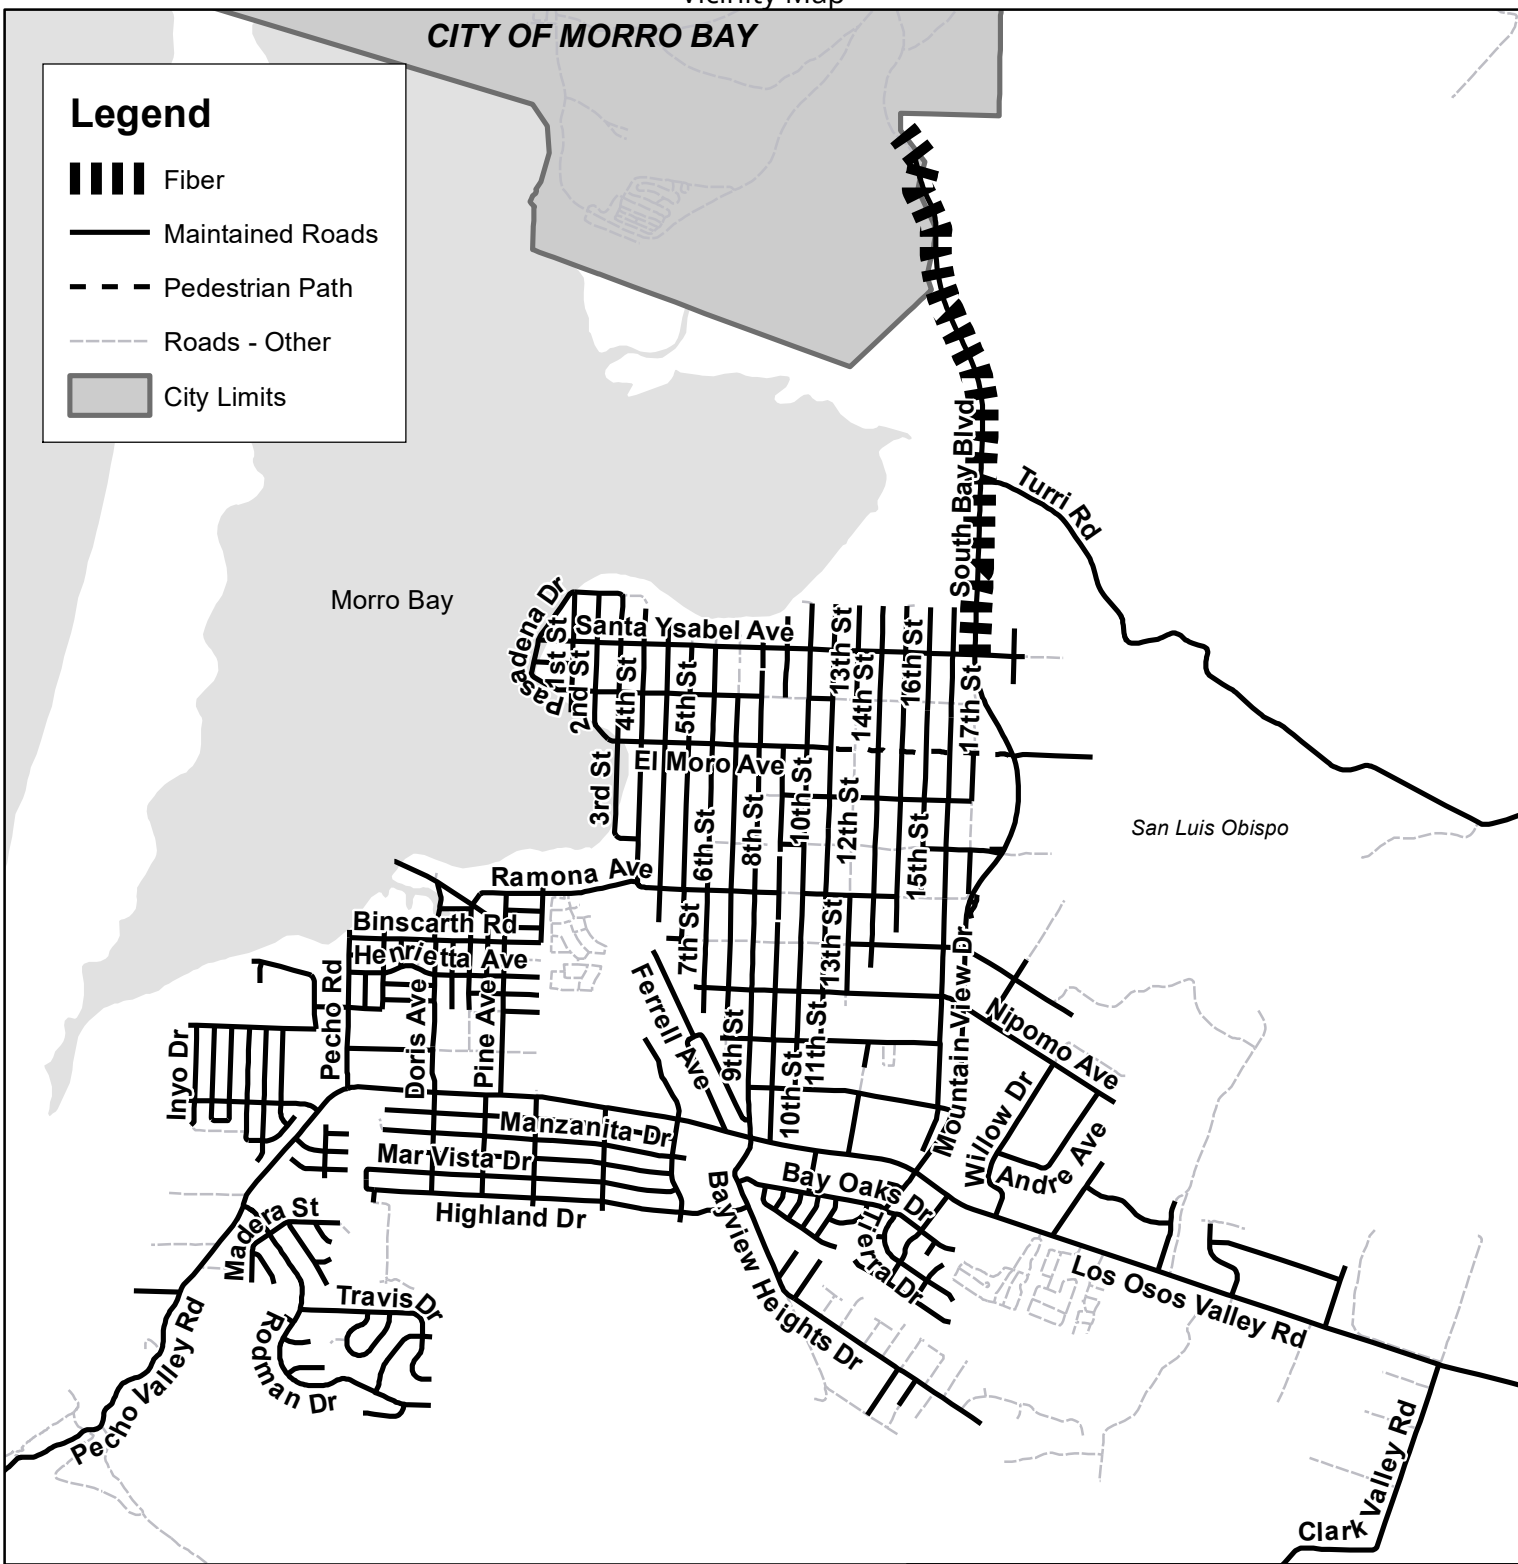

CITY OF MORRO BAY

Legend

-  Fiber
-  Maintained Roads
-  Pedestrian Path
-  Roads - Other
-  City Limits

VICINITY MAP

**FIBER OPTICS - SOUTH BAY BLVD
Los Osos, CA**

COUNTY OF SAN LUIS OBISPO
DEPARTMENT OF PUBLIC WORKS

1:32,028.99

Map by: JECasey

Printed: 6/17/2022