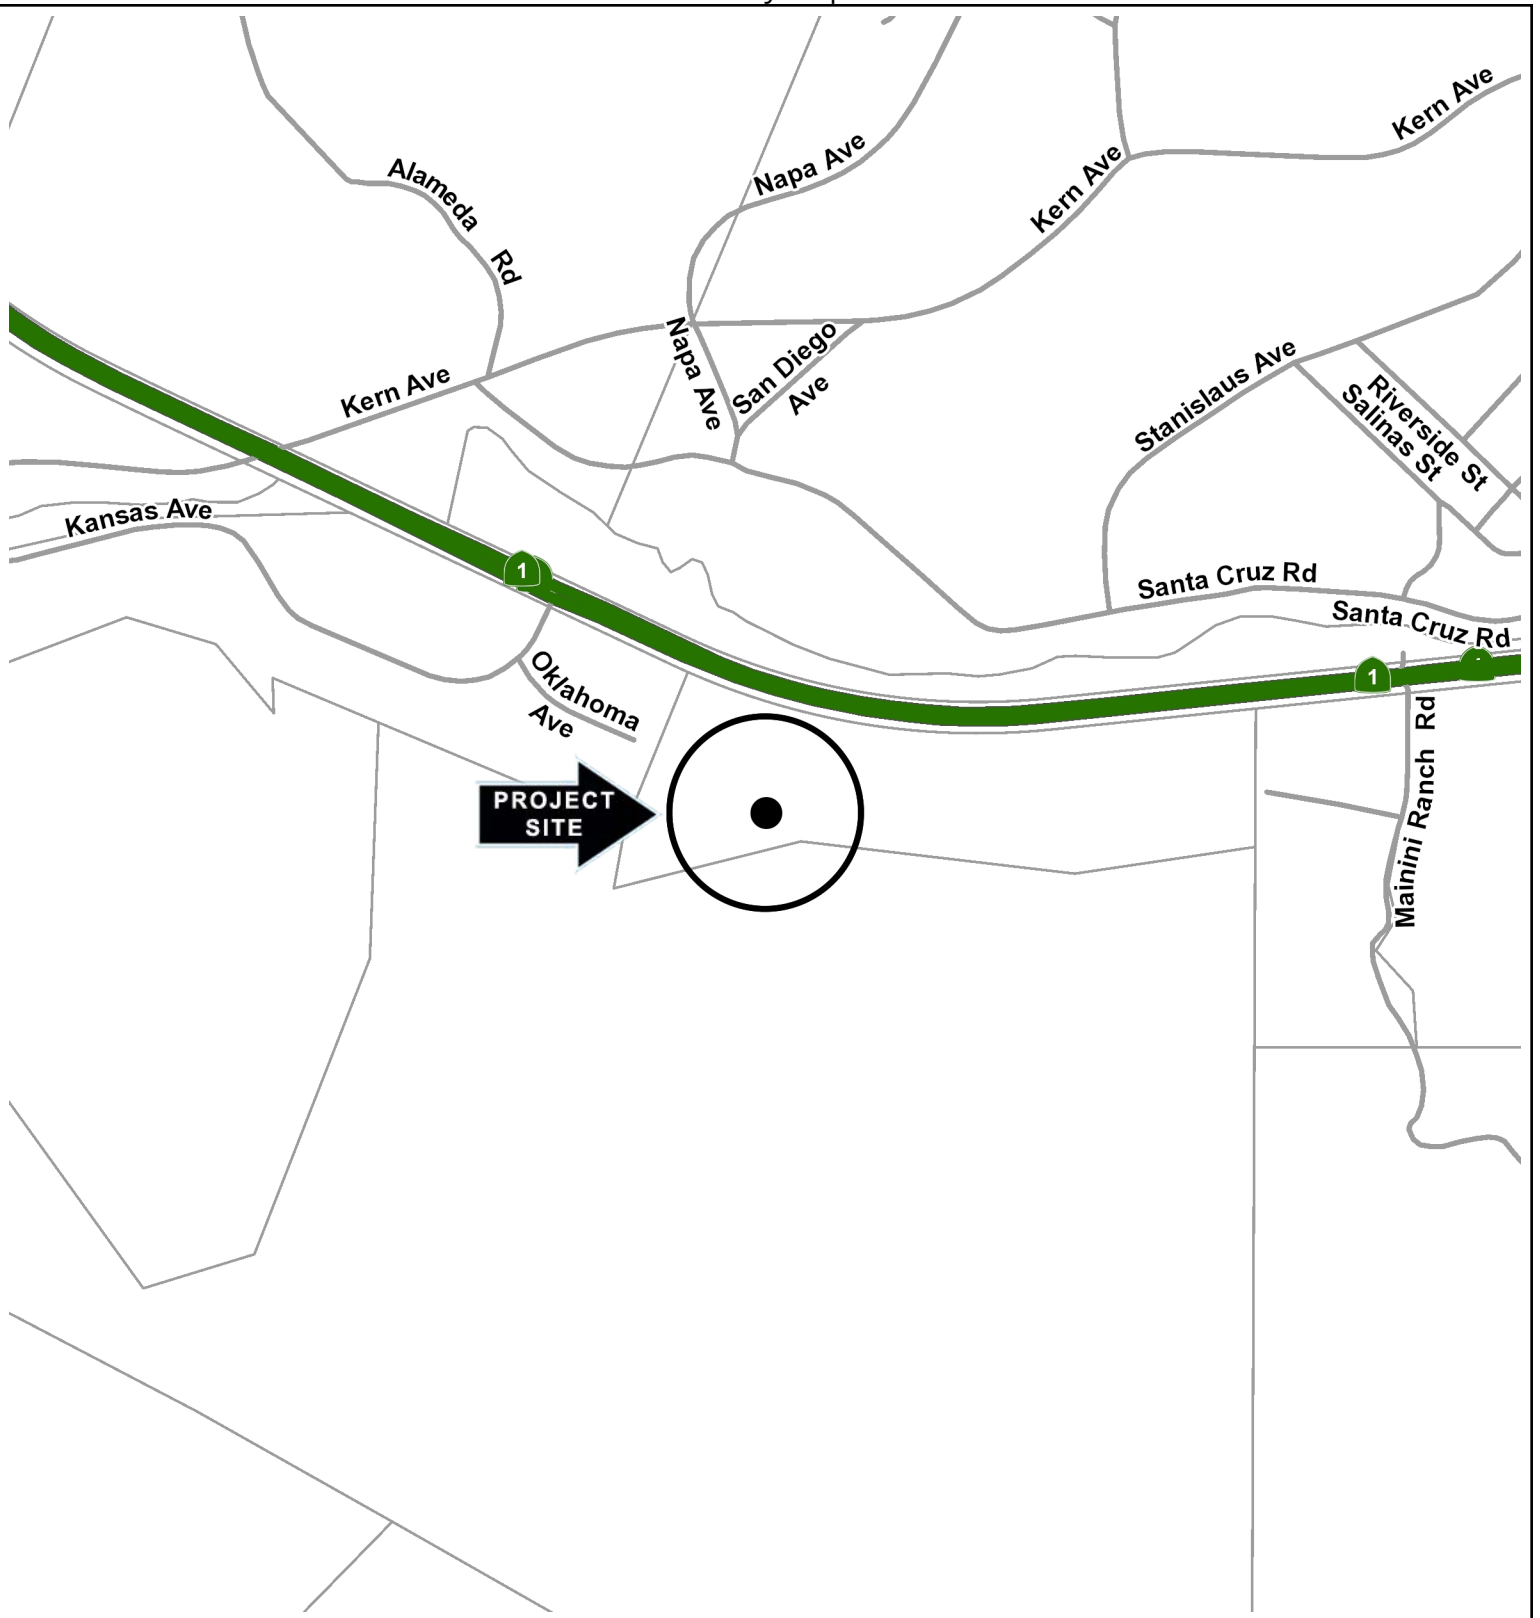

Vicinity Map

VICINITY MAP  
**NEW ANIMAL SHELTER  
COUNTY OPERATIONS CENTER**  
San Luis Obispo, CA  
COUNTY OF SAN LUIS OBISPO  
DEPARTMENT OF PUBLIC WORKS

Map by: DAmbriz  
Printed: 3/19/2019