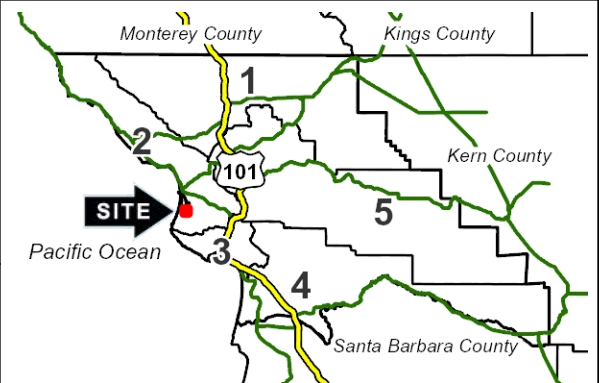

VICINITY MAP
STREET LIGHTING AT VARIOUS INTERSECTIONS
Los Osos, CA

COUNTY OF SAN LUIS OBISPO
 DEPARTMENT OF PUBLIC WORKS

1: 9,000

Map by: CHinson

Printed: 8/12/2020

VICINITY MAP
STREET LIGHTING AT VARIOUS INTERSECTIONS
Nipomo, CA

COUNTY OF SAN LUIS OBISPO
 DEPARTMENT OF PUBLIC WORKS

1: 9,000

Map by: CHinson

Printed: 8/12/2020