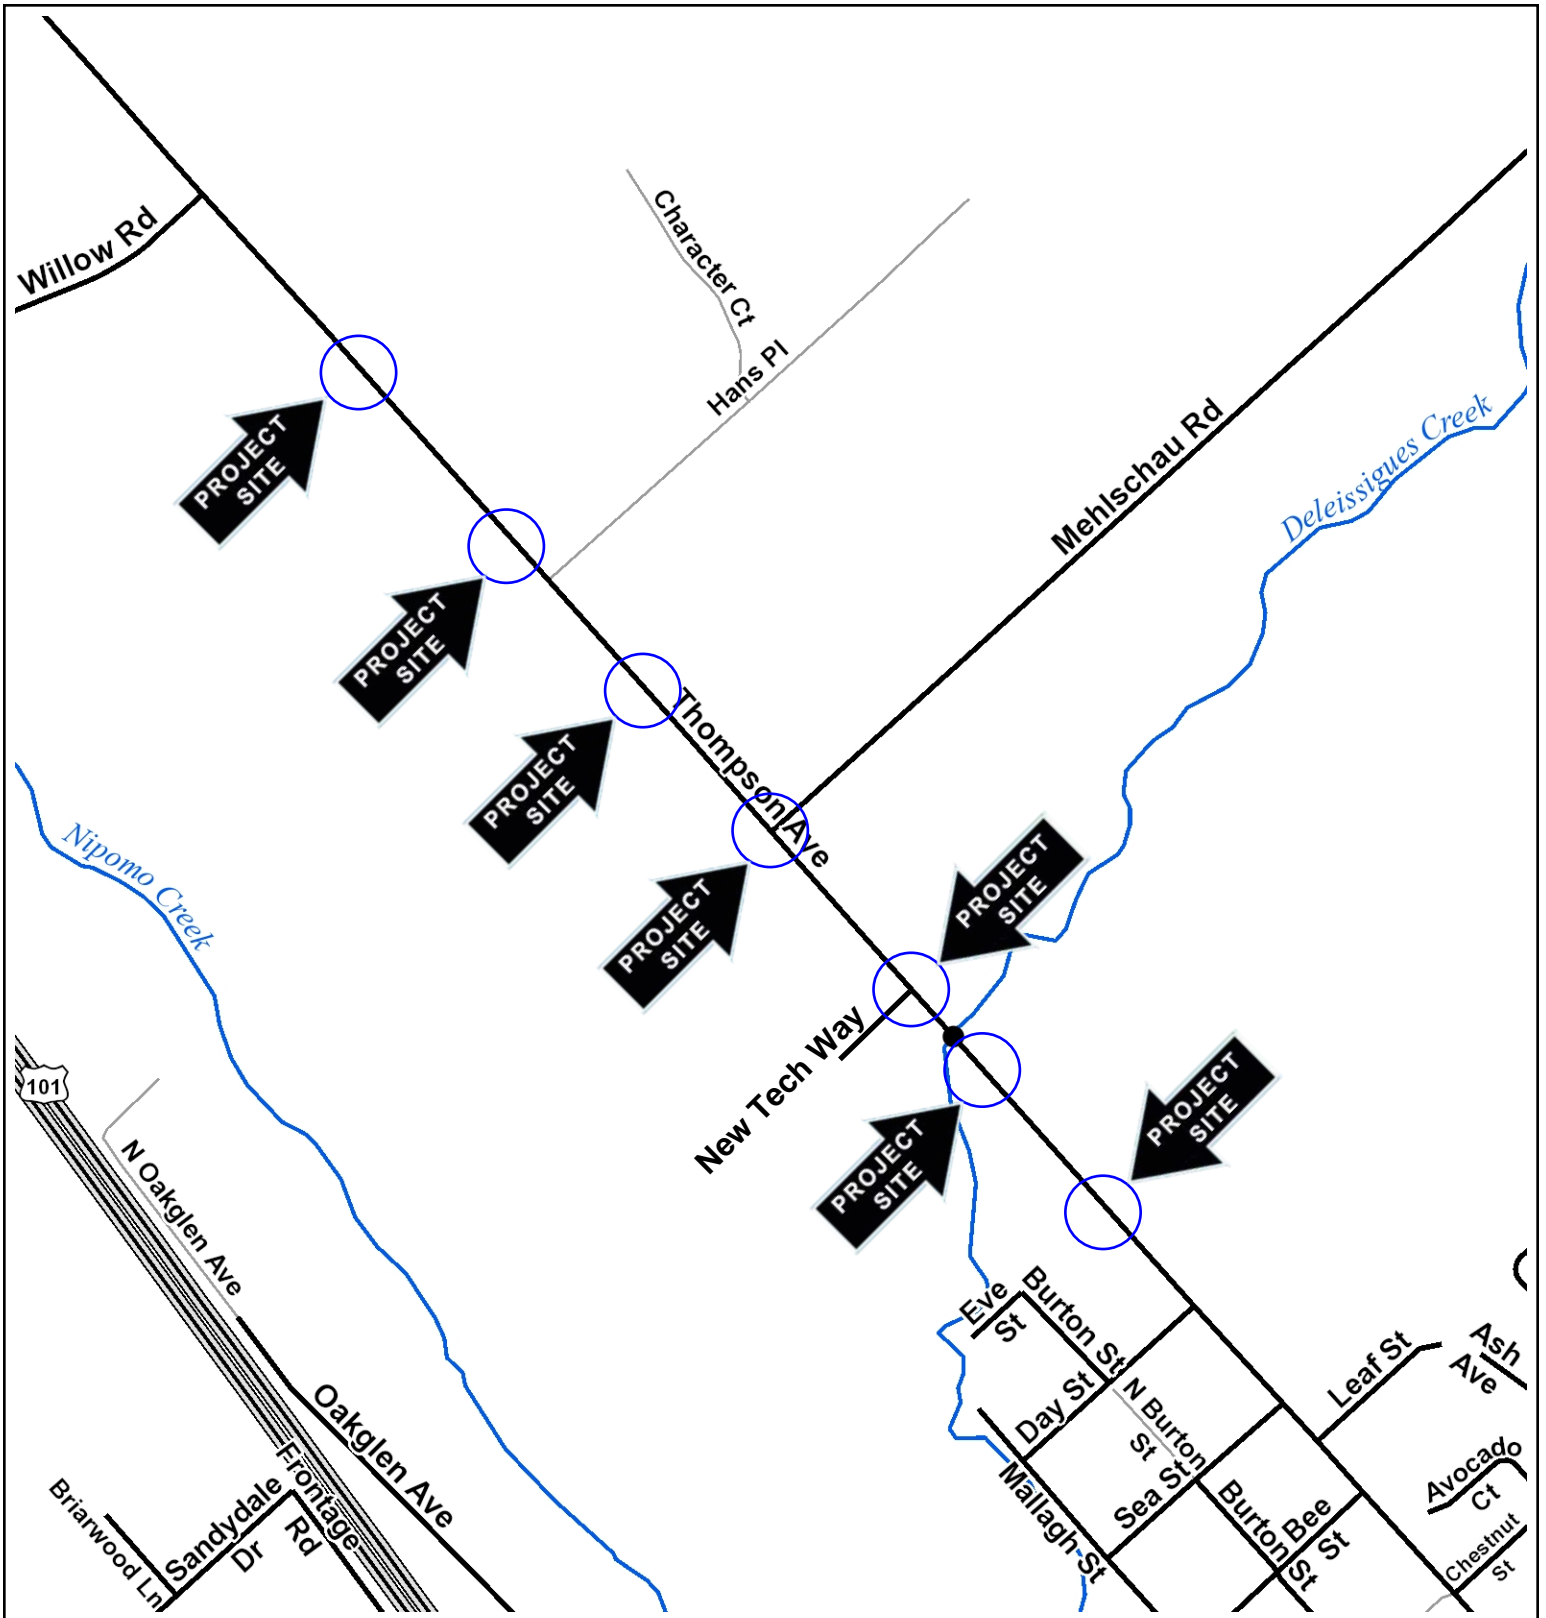

VICINITY MAP
STREET LIGHTING AT VARIOUS INTERSECTIONS
Los Osos, CA

COUNTY OF SAN LUIS OBISPO
 DEPARTMENT OF PUBLIC WORKS

1: 9,000

Map by: CHinson

Printed: 8/12/2020

VICINITY MAP
STREET LIGHTING AT VARIOUS INTERSECTIONS
Nipomo, CA

COUNTY OF SAN LUIS OBISPO
 DEPARTMENT OF PUBLIC WORKS

1: 9,000

Map by: CHinson

Printed: 8/12/2020