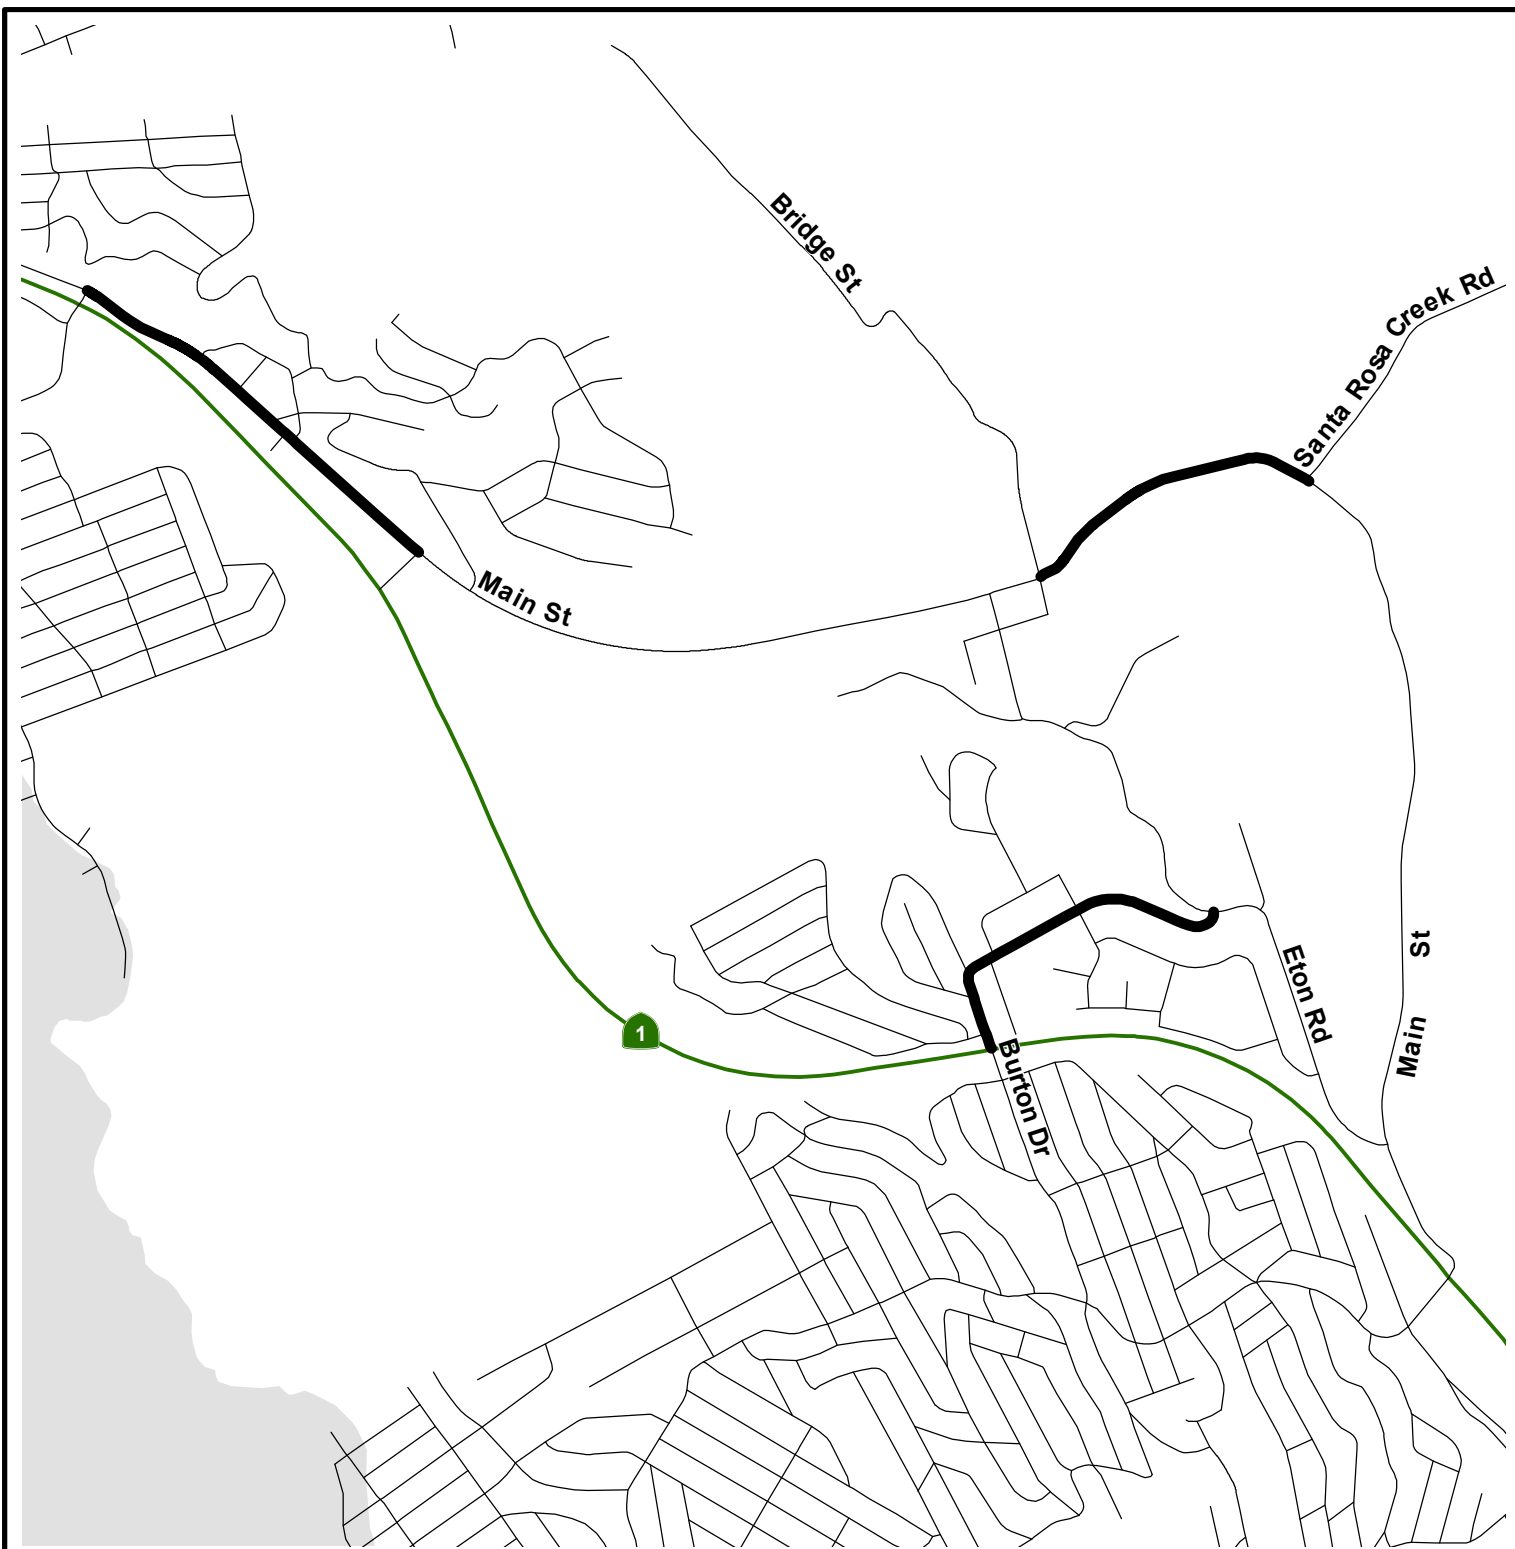

Vicinity Map

VICINITY MAP

**2017-18 SURFACE TREATMENT  
COUNTY ROADS - SITE 3  
Cambria, CA**

COUNTY OF SAN LUIS OBISPO  
DEPARTMENT OF PUBLIC WORKS

1:15,840

0 660 1,320  
Feet

Map by: BJclose

Date: 6/28/2018