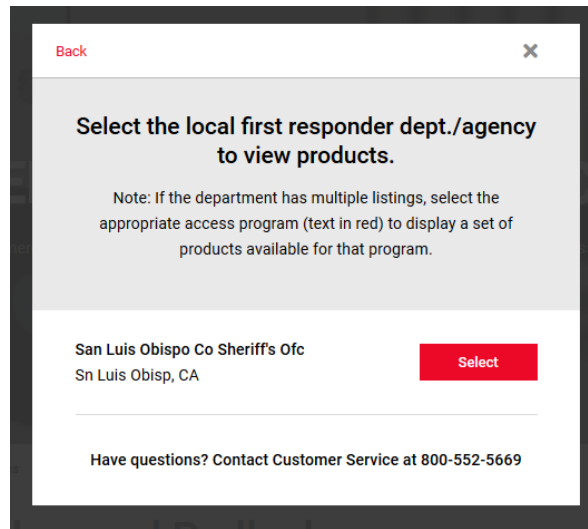

2. Select the **Products tab** and select "Gate Keys Switches and Padlocks"

3. A box will then pop up

In the "Your location" box select **California** then continue to the Local fire department / agency box and type in **San Luis Obispo** then select **San Luis Obispo Co Sheriffs Ofc**

To view products available in your area, locate your local first responder department/agency.

Your location
CALIFORNIA

Local fire department/agency
San Luis Obispo Co Sheriffs Ofc

Search

Have Questions?

Our Customer Service team can assist you by calling:
800-552-5669
Monday - Friday, 6 AM to 4 PM MST

4. Another box will pop up that says, "Select the local first responder dept. / agency to view products."
Click on the "Select button."

5. You will then be brought to another window please select the Gate & Key Switches "View" tab