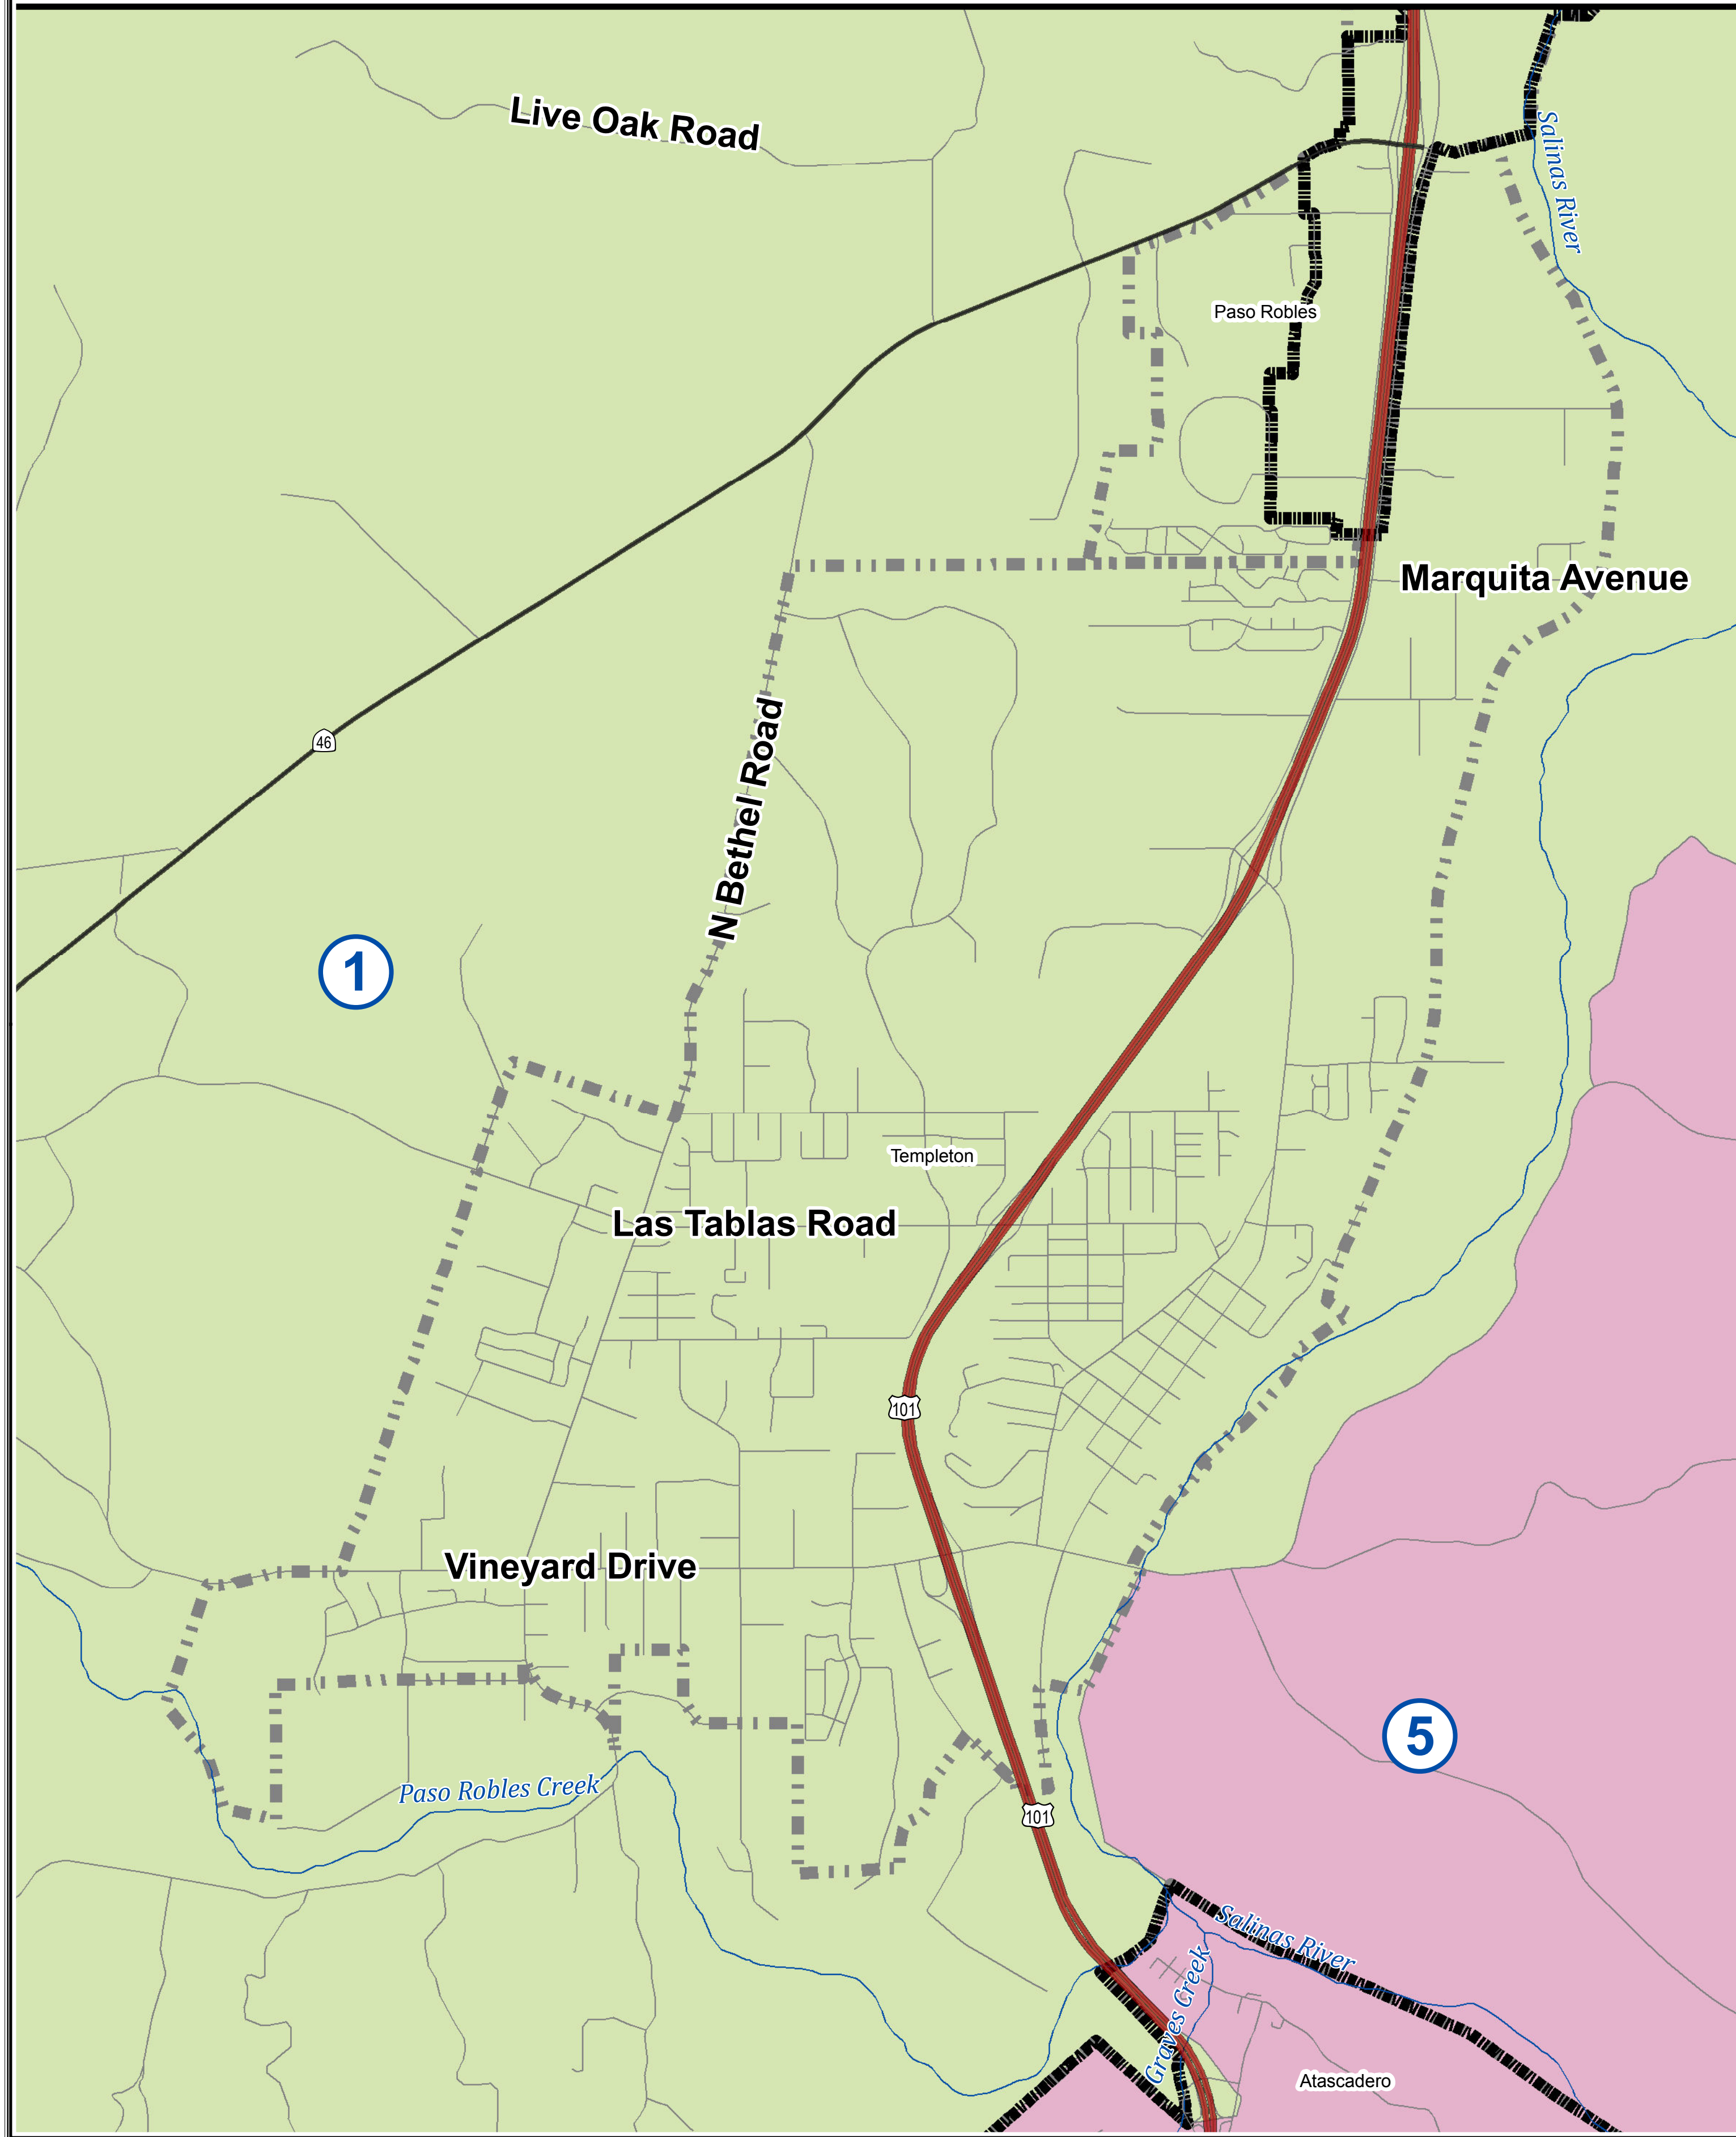

# San Luis Obispo County Adopted Supervisor District Boundaries

Adopted September 20, 2011

## Templeton Inset

## San Luis Obispo Inset

## Arroyo Grande Inset