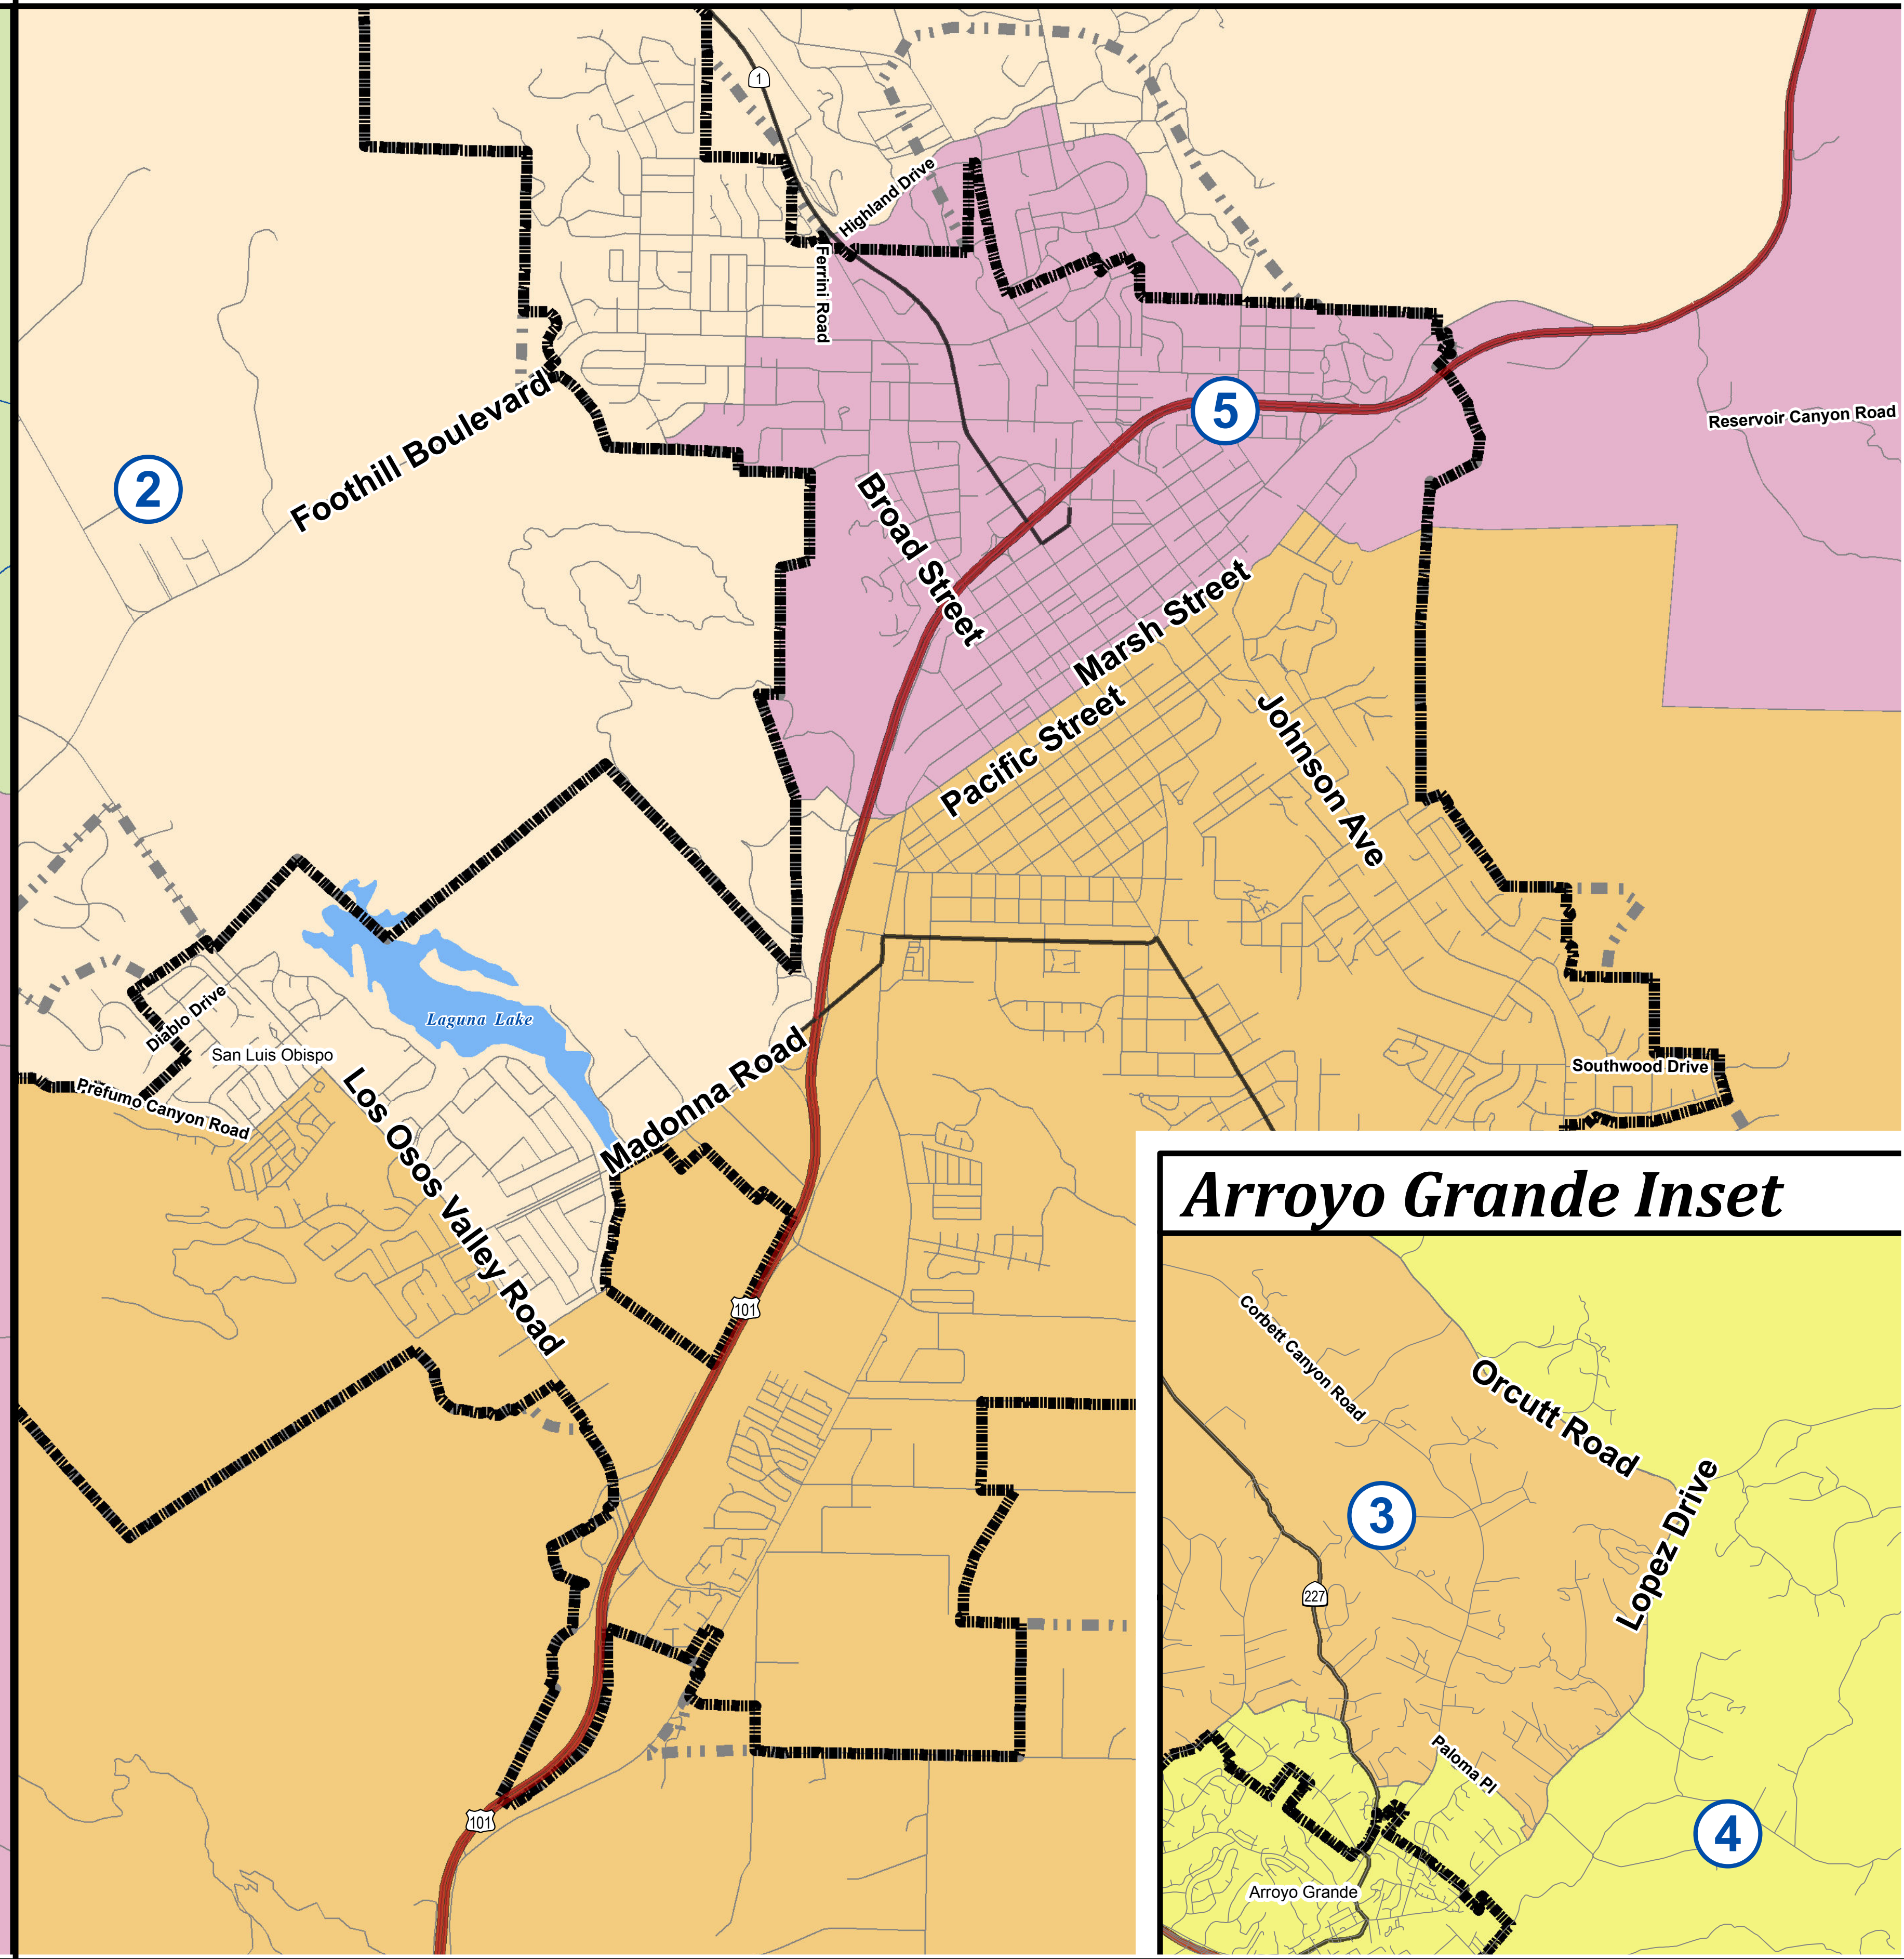

# San Luis Obispo County Adopted Supervisor District Boundaries

Adopted September 20, 2011

## Templeton Inset

## San Luis Obispo Inset

## Arroyo Grande Inset