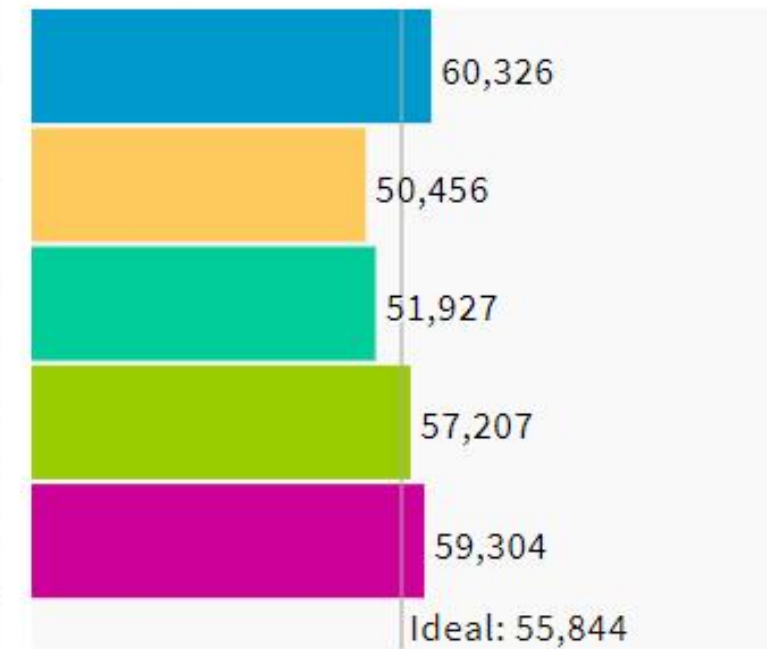

Population
Data Layers
Evaluation

▼ **Population Balance**

Uses 2020 Decennial Census population with processing by Redistricting Partners on 2020 Blocks.

UNASSIGNED POPULATION: 0

MAX. POPULATION DEVIATION: 9.65%

Highlight unassigned units