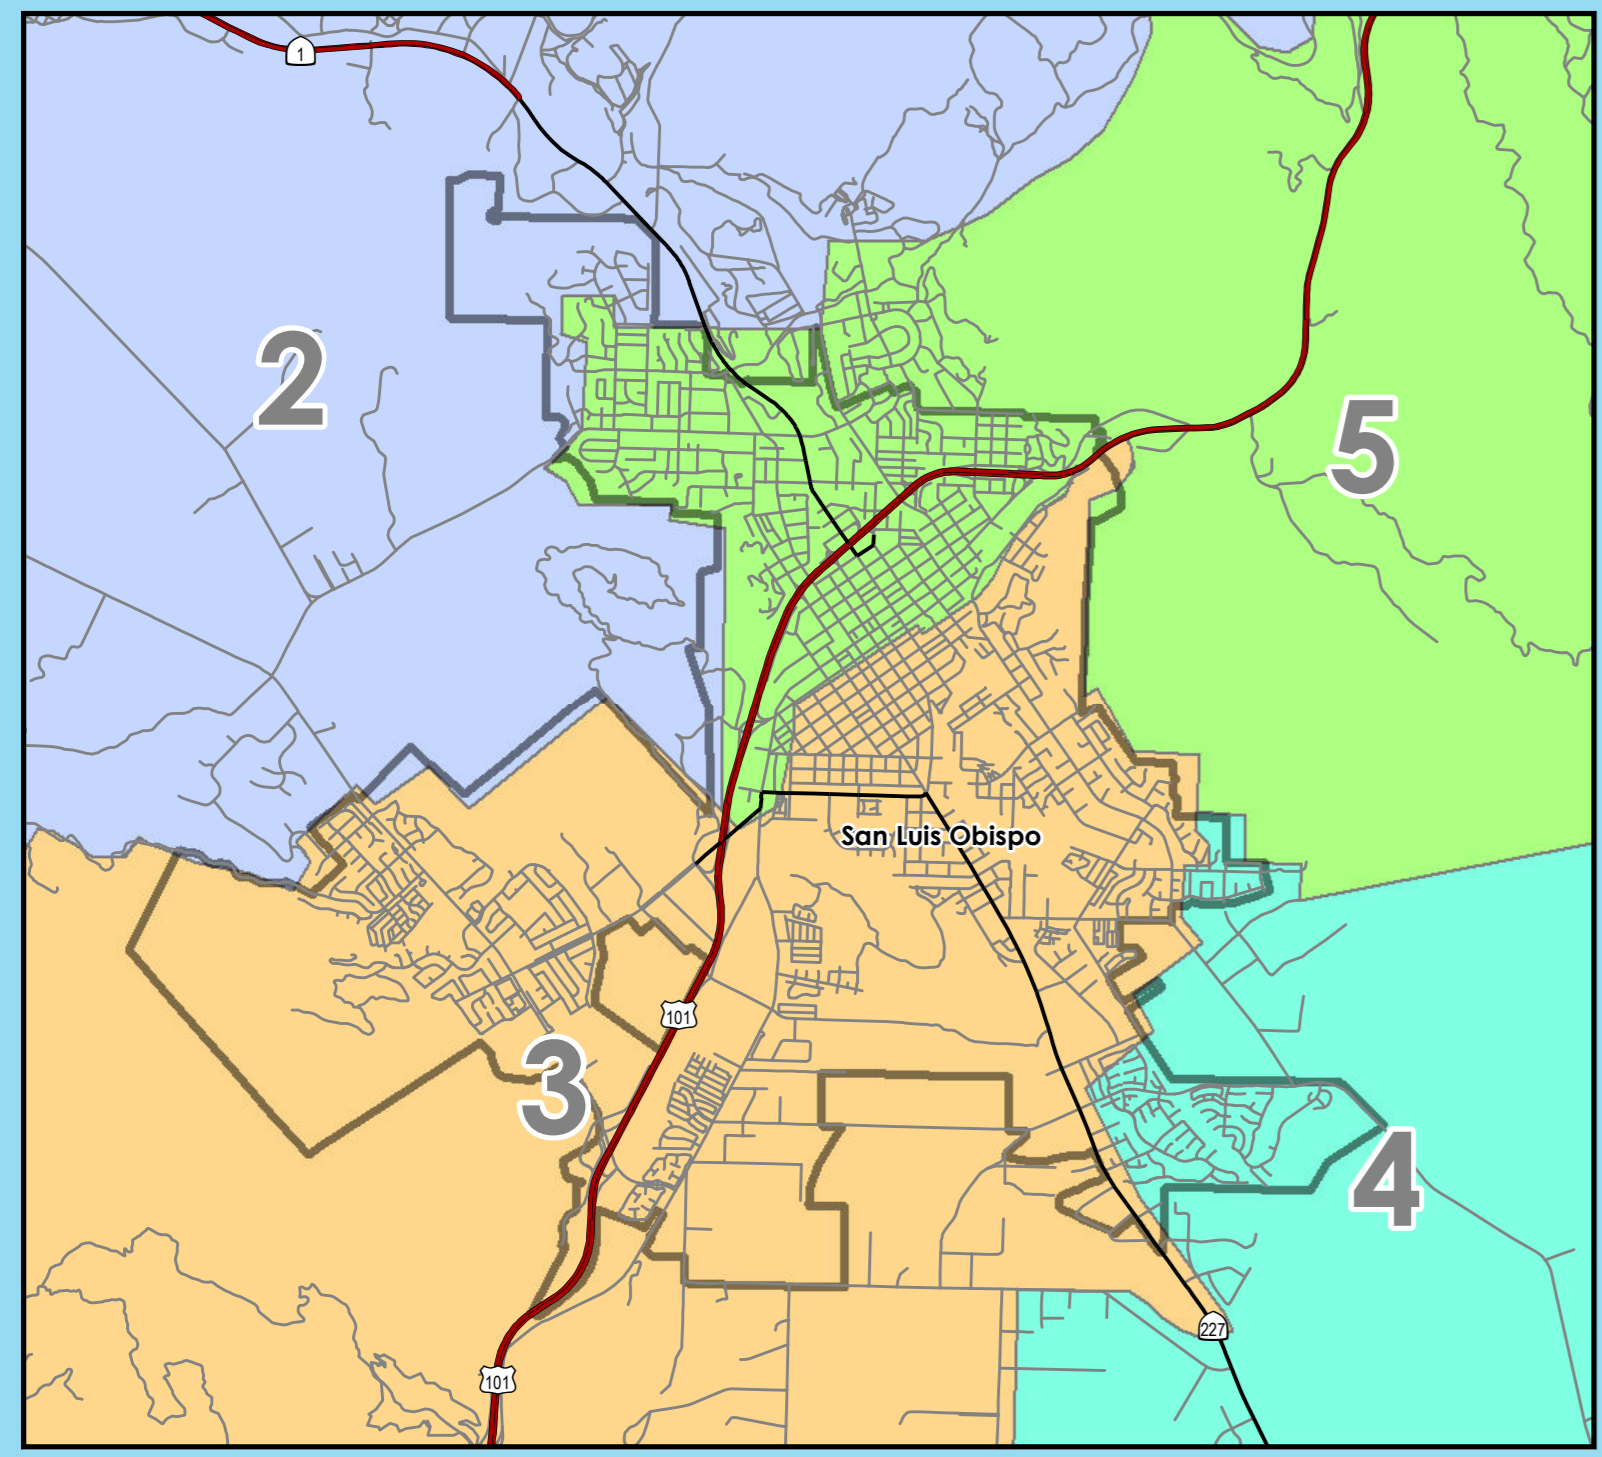

# 1990 Supervisorial District Map

**Legend**

**Supervisorial Districts**

**1990 District**

- 1
- 2
- 3
- 4
- 5

City Limits

Urban/Village Community

DETAIL - SAN LUIS OBISPO CITY

District	1990 Population
1	43838
2	43035
3	42989
4	44026
5	43274