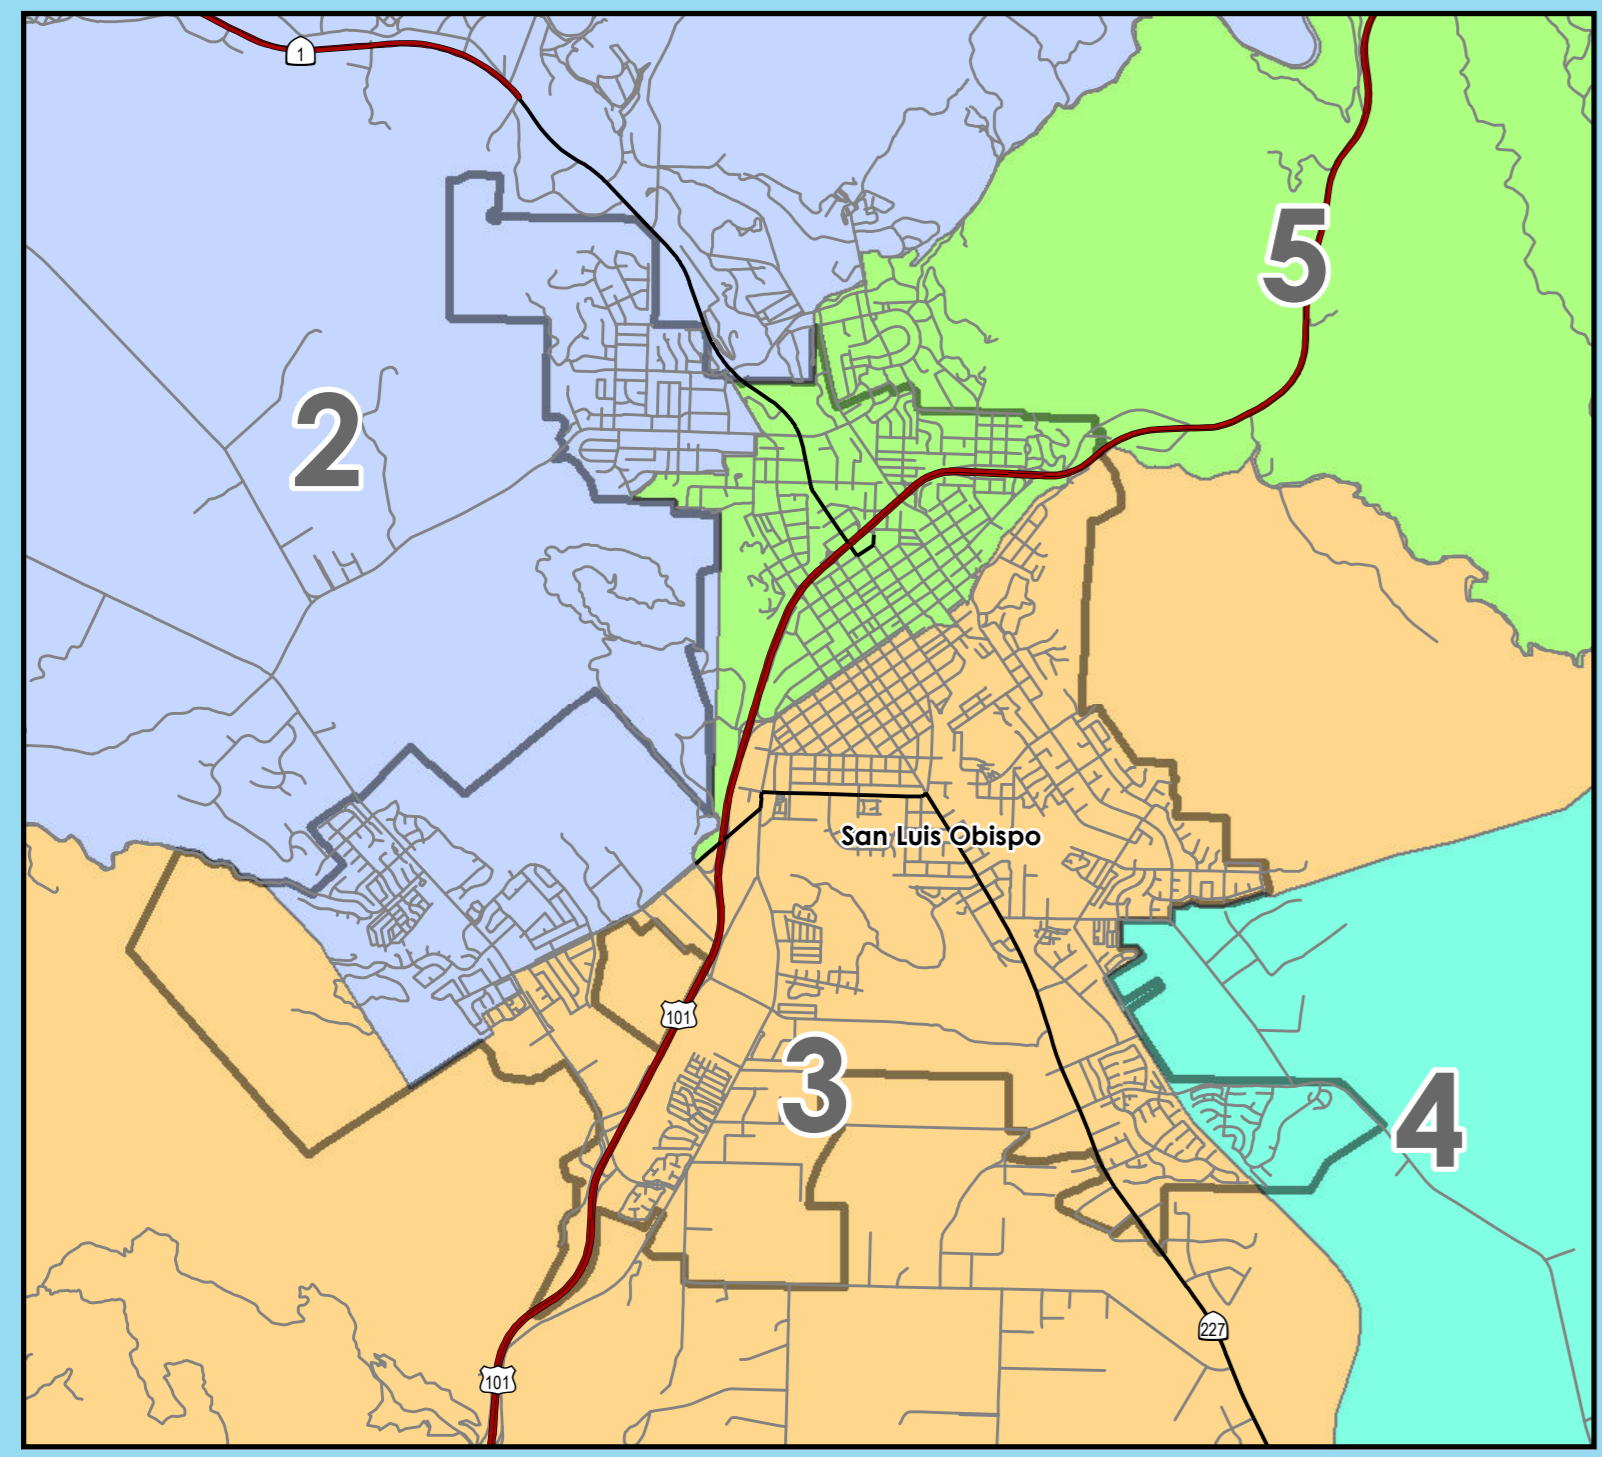

# 2000 Supervisorial District Map

**Legend**

**Supervisorial Districts**  
**2000 District**

- 1
- 2
- 3
- 4
- 5

City Limits

Urban/Village Community

DETAIL - SAN LUIS OBISPO CITY

District	2000 Population
1	47221
2	47672
3	47305
4	47668
5	47902