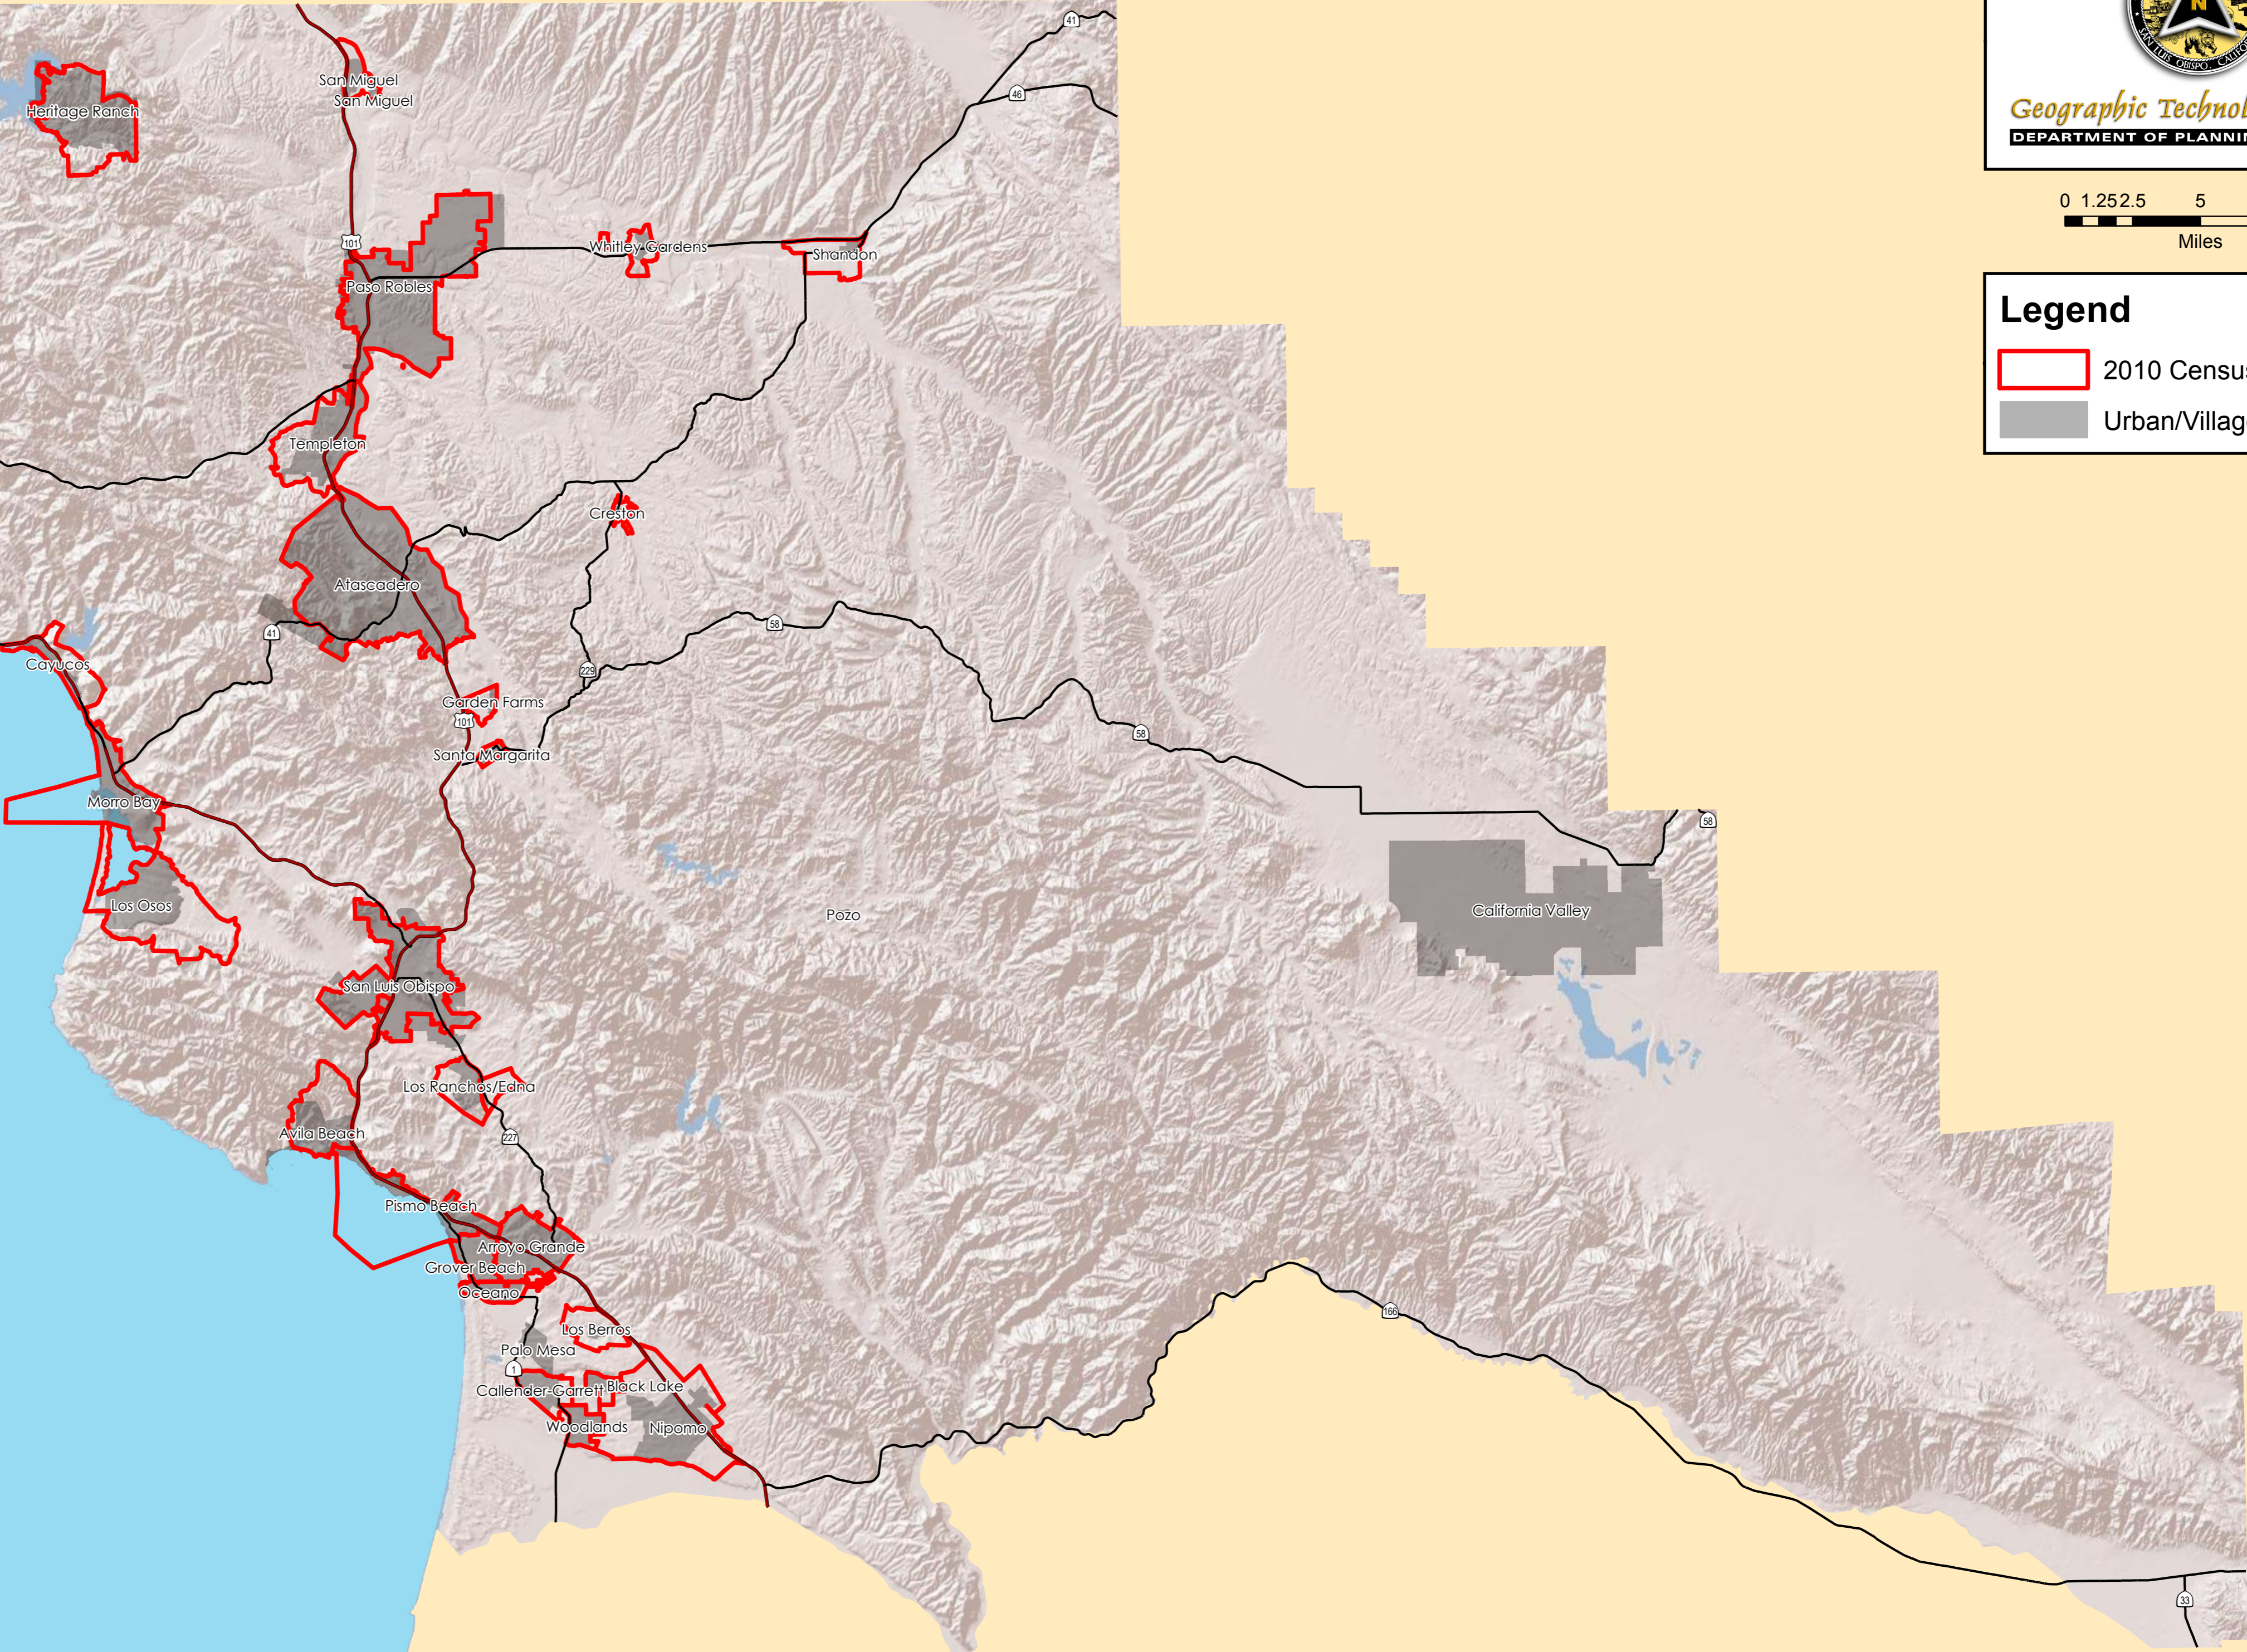

2010 Census Places Population Map

Legend

- 2010 Census Places
- Urban/Village Community

2010 Census Population for Communities

Census Place Name	Population
Arroyo Grande city	17252
Atascadero city	27293
Avila Beach CDP	1619
Blacklake CDP	930
Callender CDP	1262
Cambria CDP	6007
Cayucos CDP	2592
Creston CDP	70
Edna CDP	193
El Paso de Robles (Paso Robles) city	29795
Garden Farms CDP	386
Grover Beach city	13156
Lake Nacimiento CDP	2411
Los Berros CDP	641
Los Osos CDP	14268
Los Ranchos CDP	1477
Morro Bay city	10234
Nipomo CDP	16714
Oak Shores CDP	337
Oceano CDP	7277
Pismo Beach city	7607
San Luis Obispo city	45119
San Miguel CDP	2336
San Simeon CDP	462
Santa Margarita CDP	1259
Shandon CDP	1295
Templeton CDP	7661
Whitley Gardens CDP	285
Woodlands CDP	576

Map Prepared by the Department of Planning & Building Geographic Technology Team