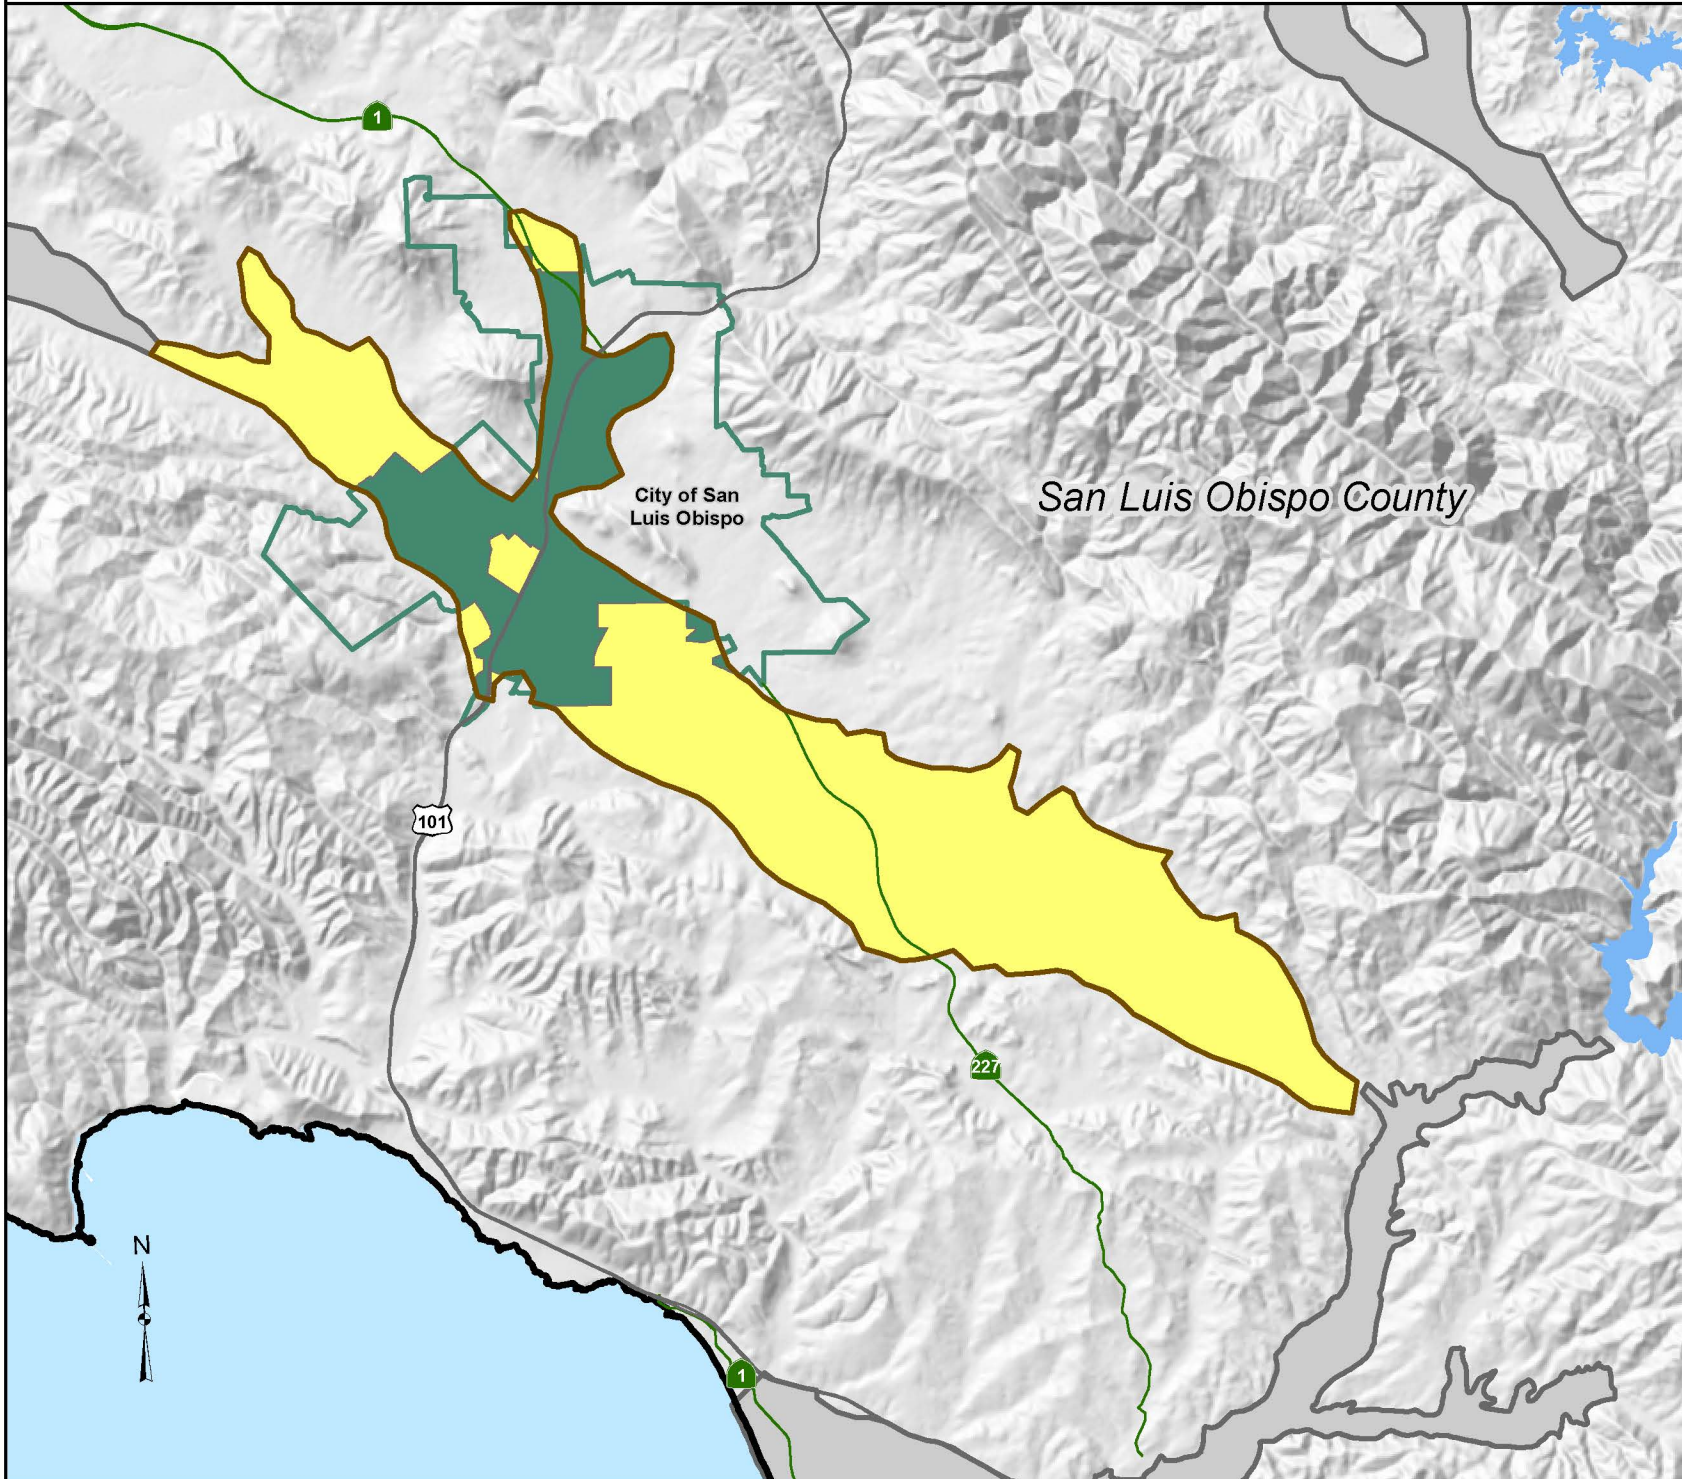

# San Luis Obispo Basin Groundwater Sustainability Agencies (GSA)

- State Department of Water Resources  
Bulletin 118 – San Luis Obispo Valley Groundwater Basin Boundary
- State Department of Water Resources  
Bulletin 118  
Groundwater Basins
- County of San Luis Obispo Service Area
- City of San Luis Obispo Service Area
- GSA's**
- City of San Luis Obispo GSA Coverage Area
- San Luis Obispo Valley Basin - County of San Luis Obispo GSA Coverage Area