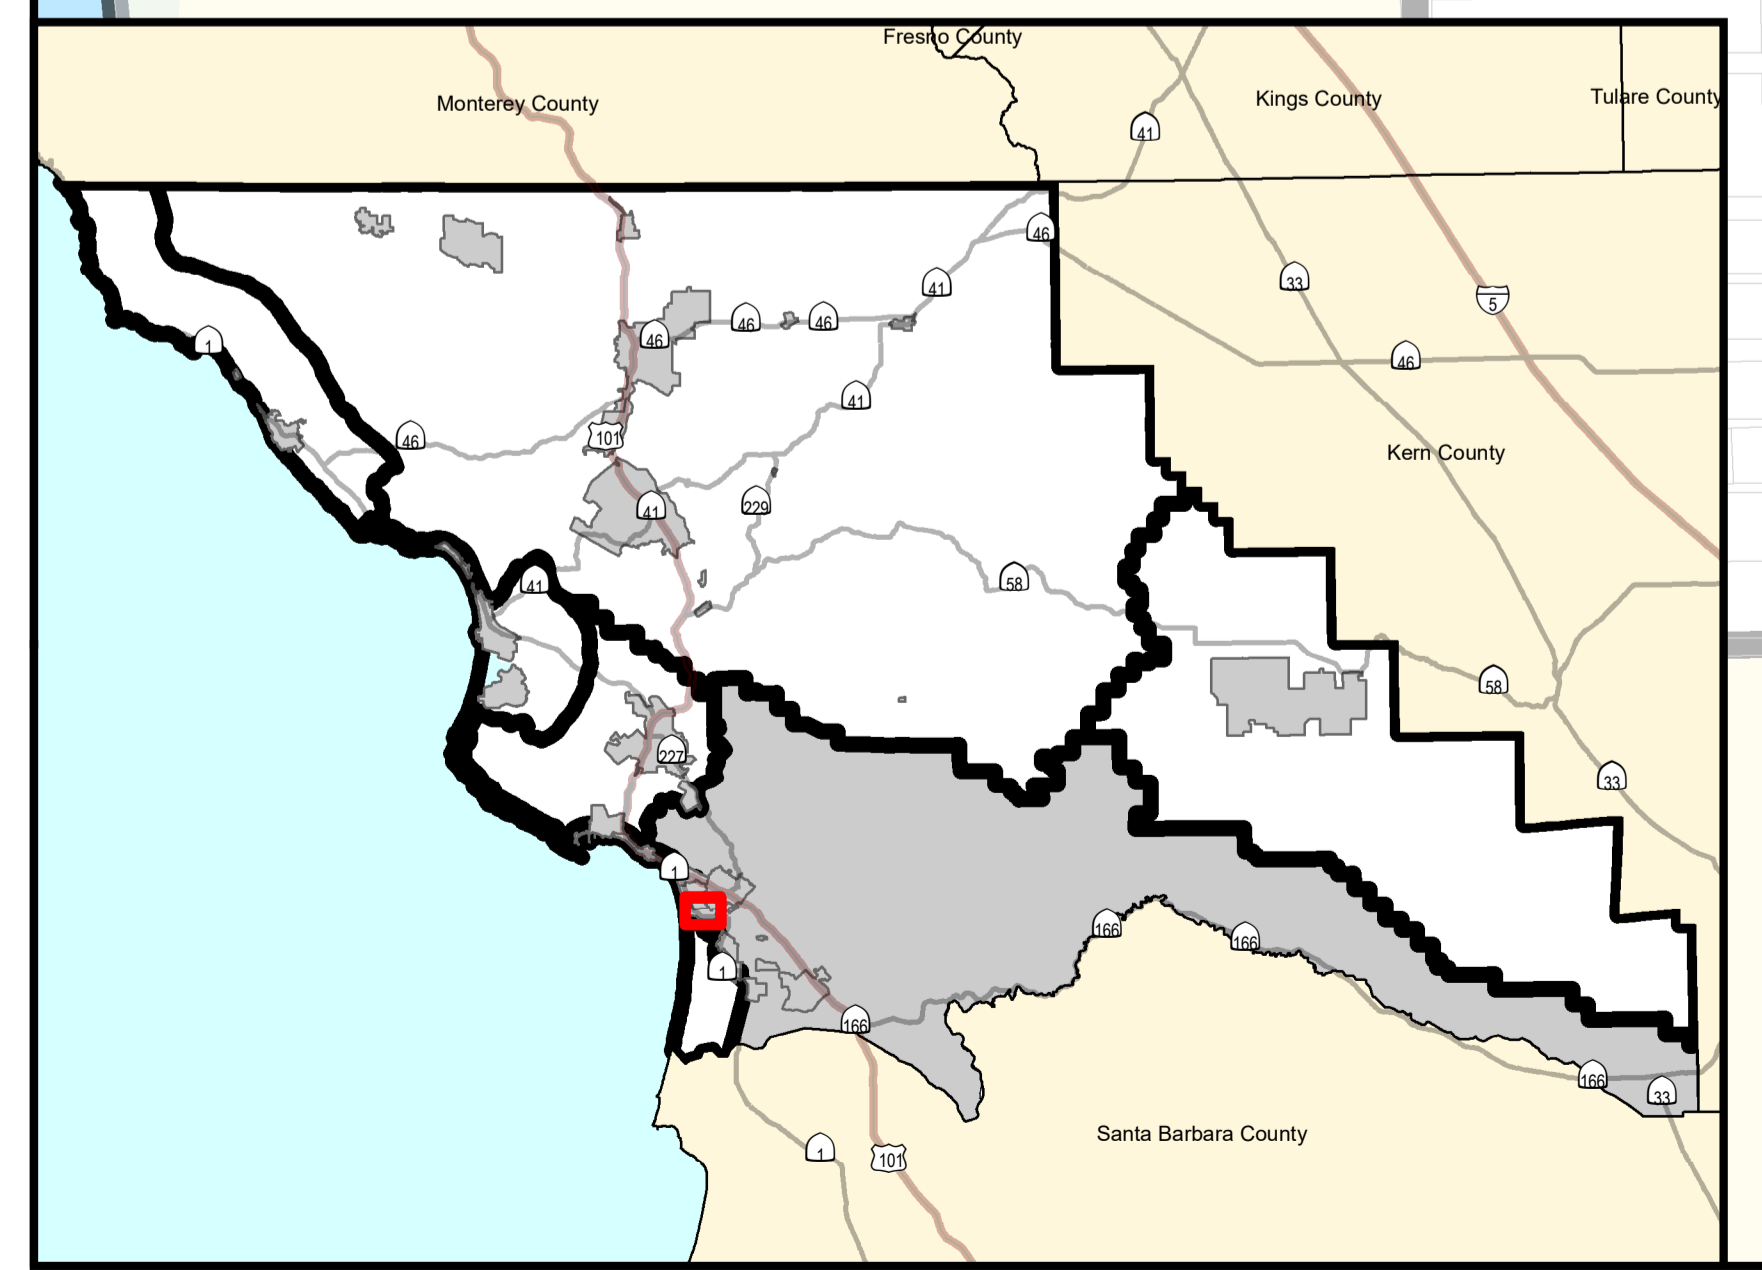

DEPARTMENT OF PLANNING AND BUILDING

Oceano URL CIRCULATION MAP

- Coastal Zone Boundary
- Planning Area Boundary
- Planning Sub Area Boundary
- Urban & Village Reserves
- City Limits

San Luis Bay - Inland Circulation Classification

- Principal Arterial
- Arterial
- Arterial - Proposed
- Collector
- Collector - Proposed

Arterials

Pacific - Hwy 1

Collectors

- 13th
- 22nd
- 4th
- Air Park
- Front
- Halcyon
- Ontario
- Paso Robles
- Pier
- Railroad
- The Pike

Collectors - Proposed

- Elm

NOTE: Designations are not shown within city corporate boundaries

March 13, 2017