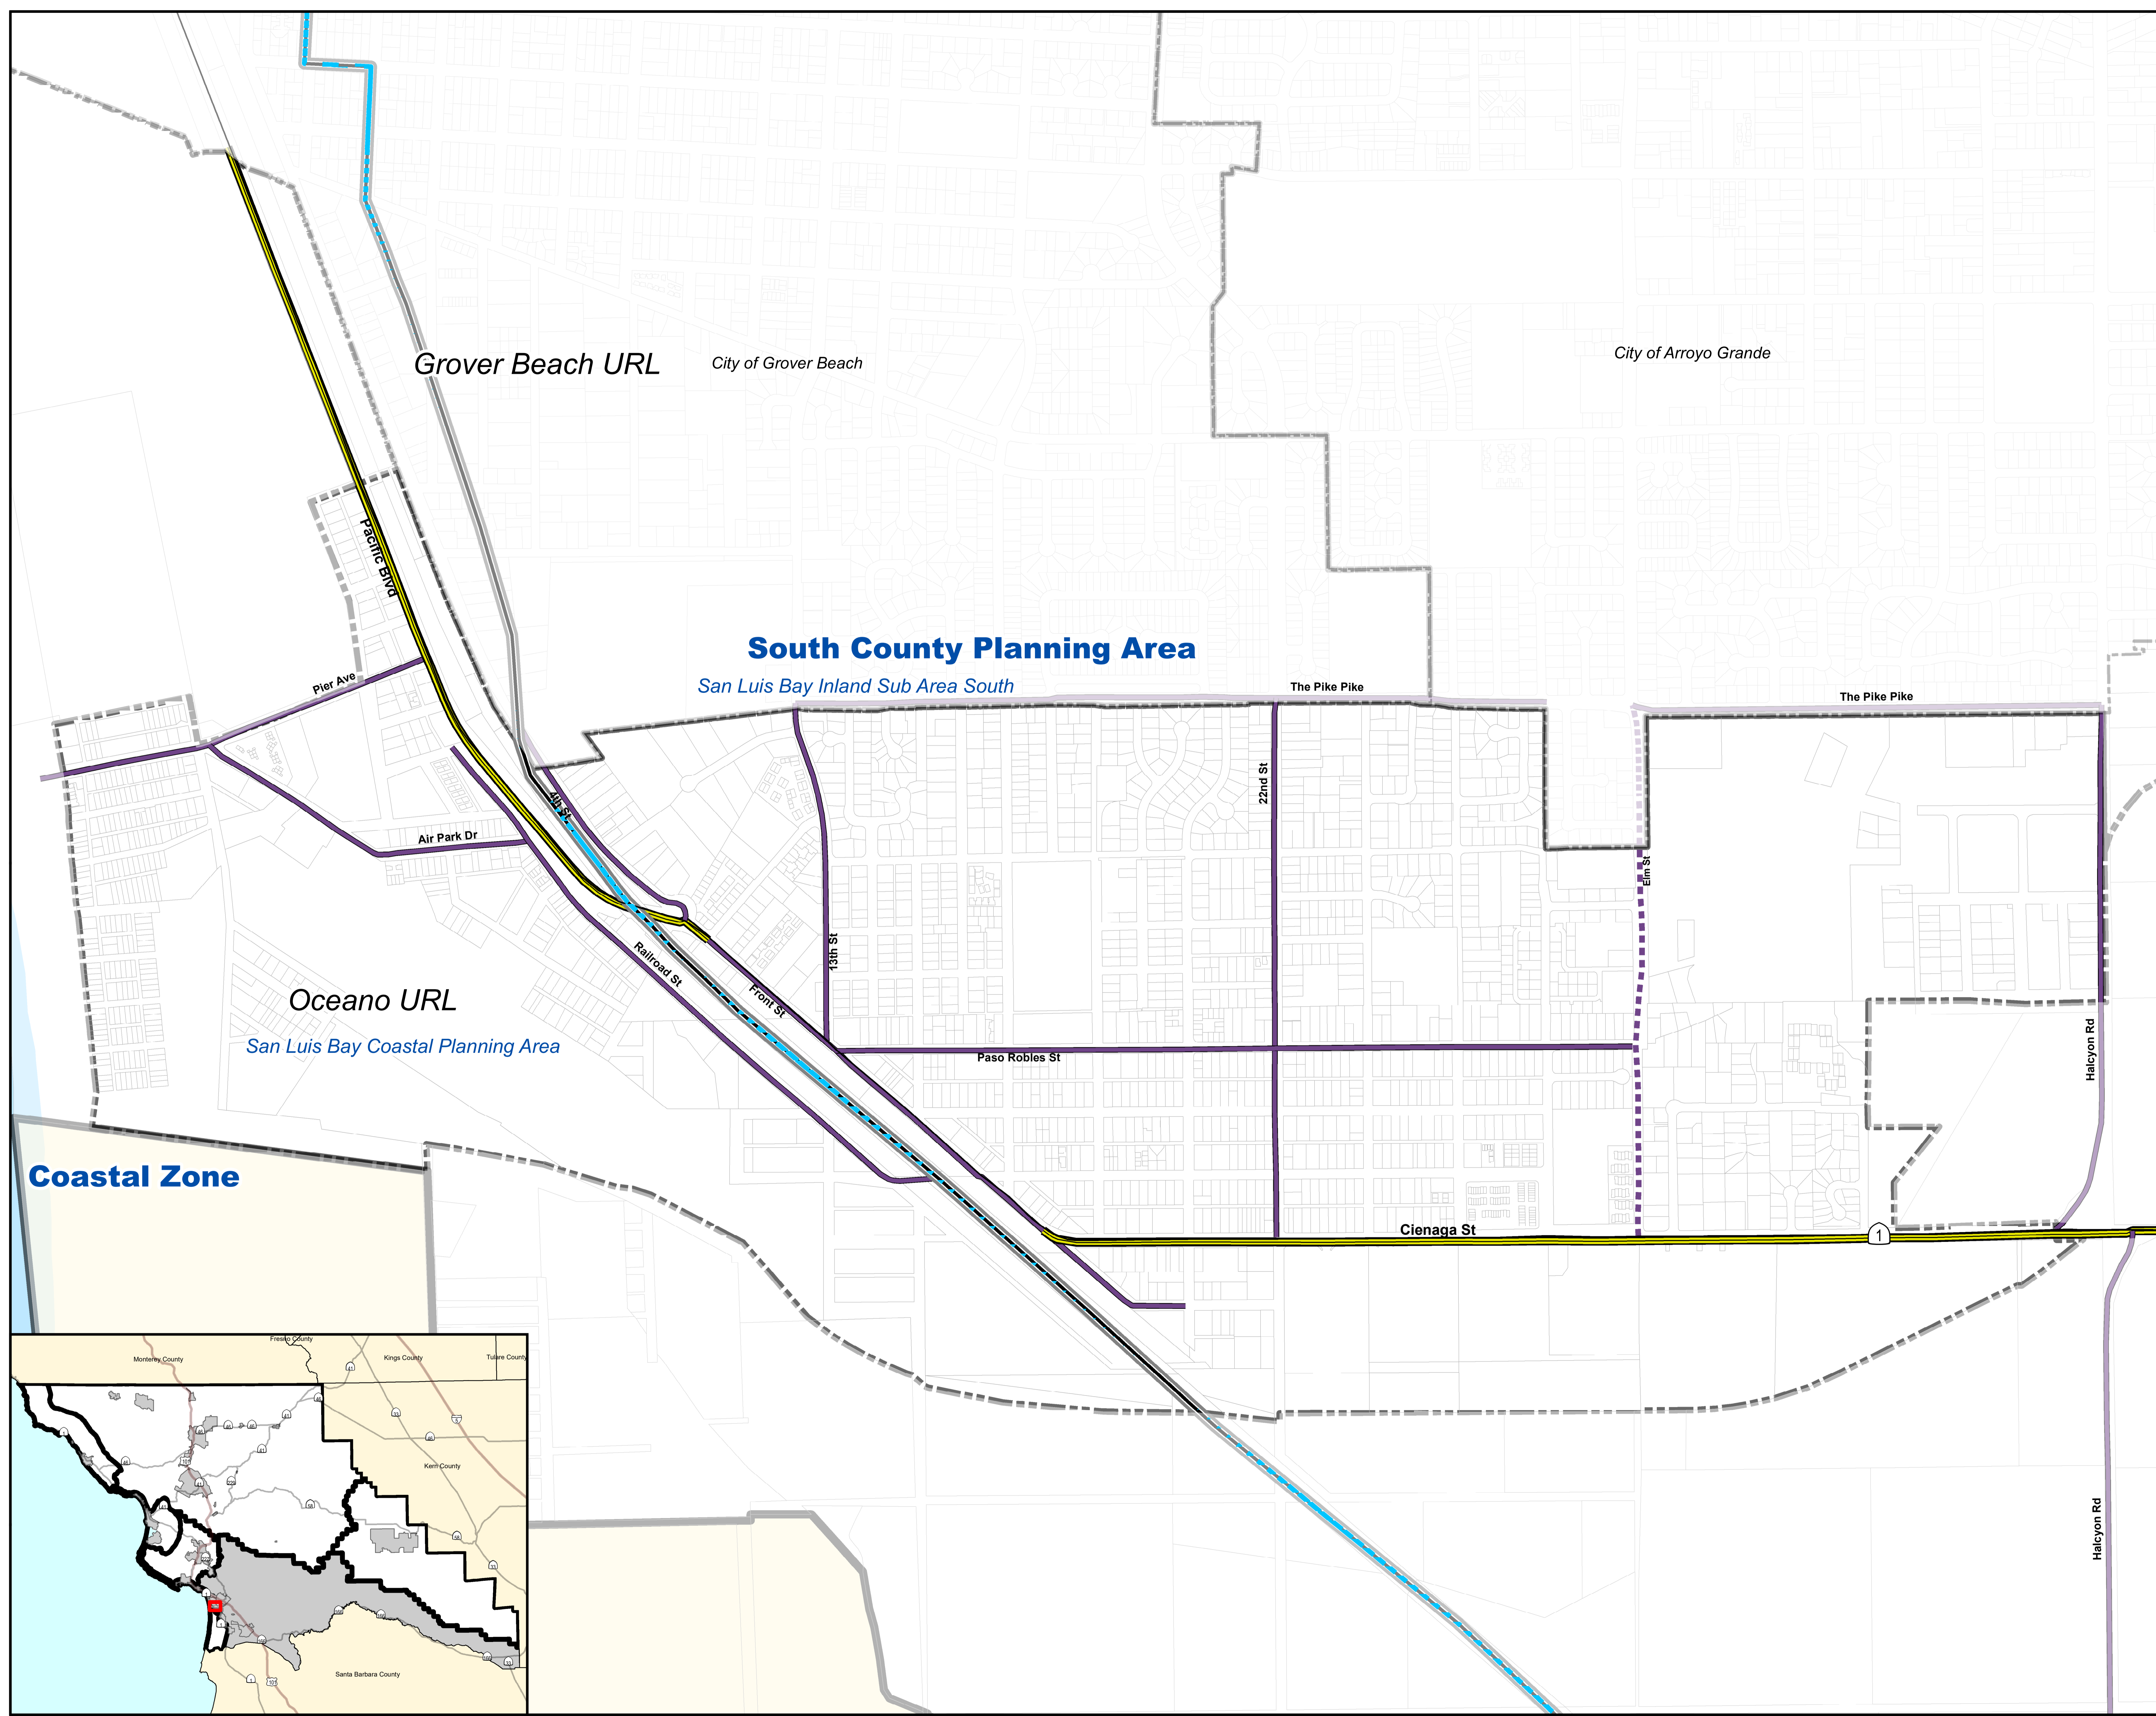

DEPARTMENT OF PLANNING AND BUILDING

Oceano URL CIRCULATION MAP

- Coastal Zone Boundary
- Planning Area Boundary
- Planning Sub Area Boundary
- Urban & Village Reserves
- City Limits

San Luis Bay - Inland Circulation Classification

- Principal Arterial
- Arterial
- Arterial - Proposed
- Collector
- Collector - Proposed

Arterials

Pacific - Hwy 1

Collectors

- 13th
- 22nd
- 4th
- Air Park
- Front
- Halcyon
- Ontario
- Paso Robles
- Pier
- Railroad
- The Pike

Collectors - Proposed

- Elm

NOTE: Designations are not shown within city corporate boundaries

March 13, 2017