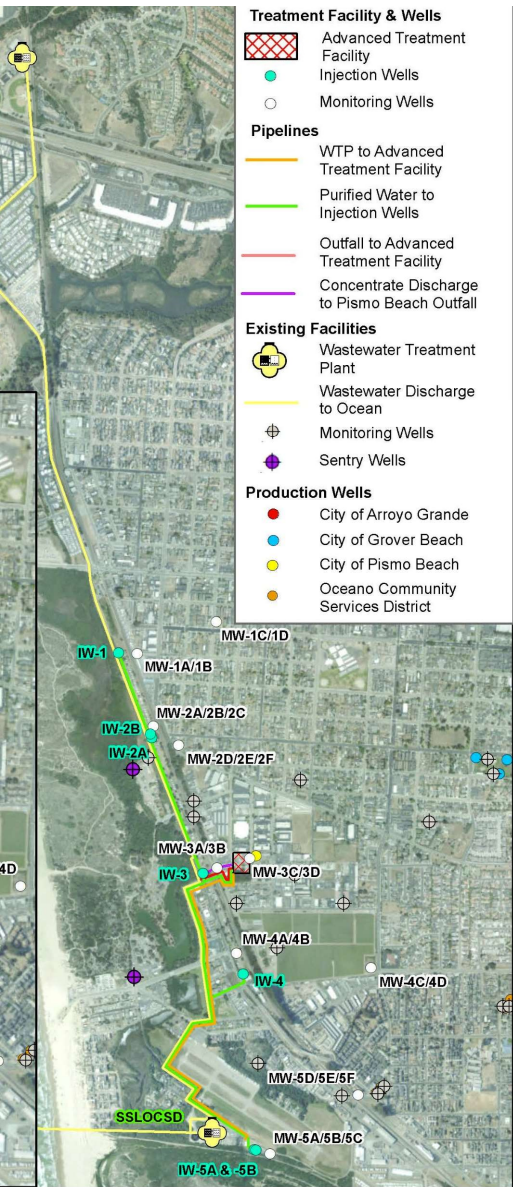

Central Coast Blue

— One Community. One Water. One Future —

Central Coast Blue is a regional, indirect potable reuse project that will provide a drought-resistant, sustainable local water supply.

Central Coast Blue

Establishes seawater intrusion barrier that will protect the groundwater basin

Award-winning public engagement and outreach

Project is requesting \$2M for \$54M project