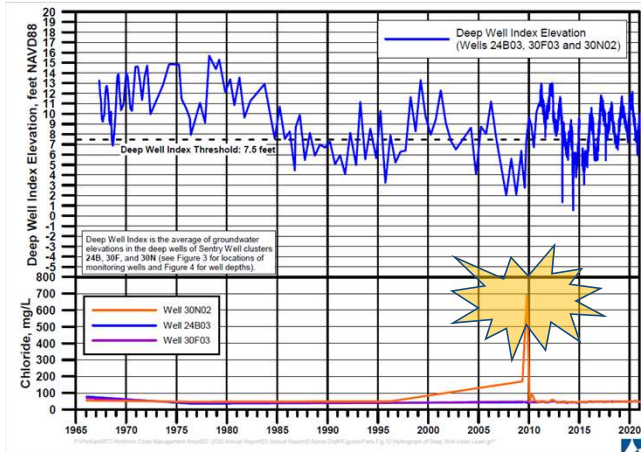

Central Coast Blue

— One Community. One Water. One Future —

Central Coast Blue is a regional, indirect potable reuse project that will provide a drought-resistant, sustainable local water supply.