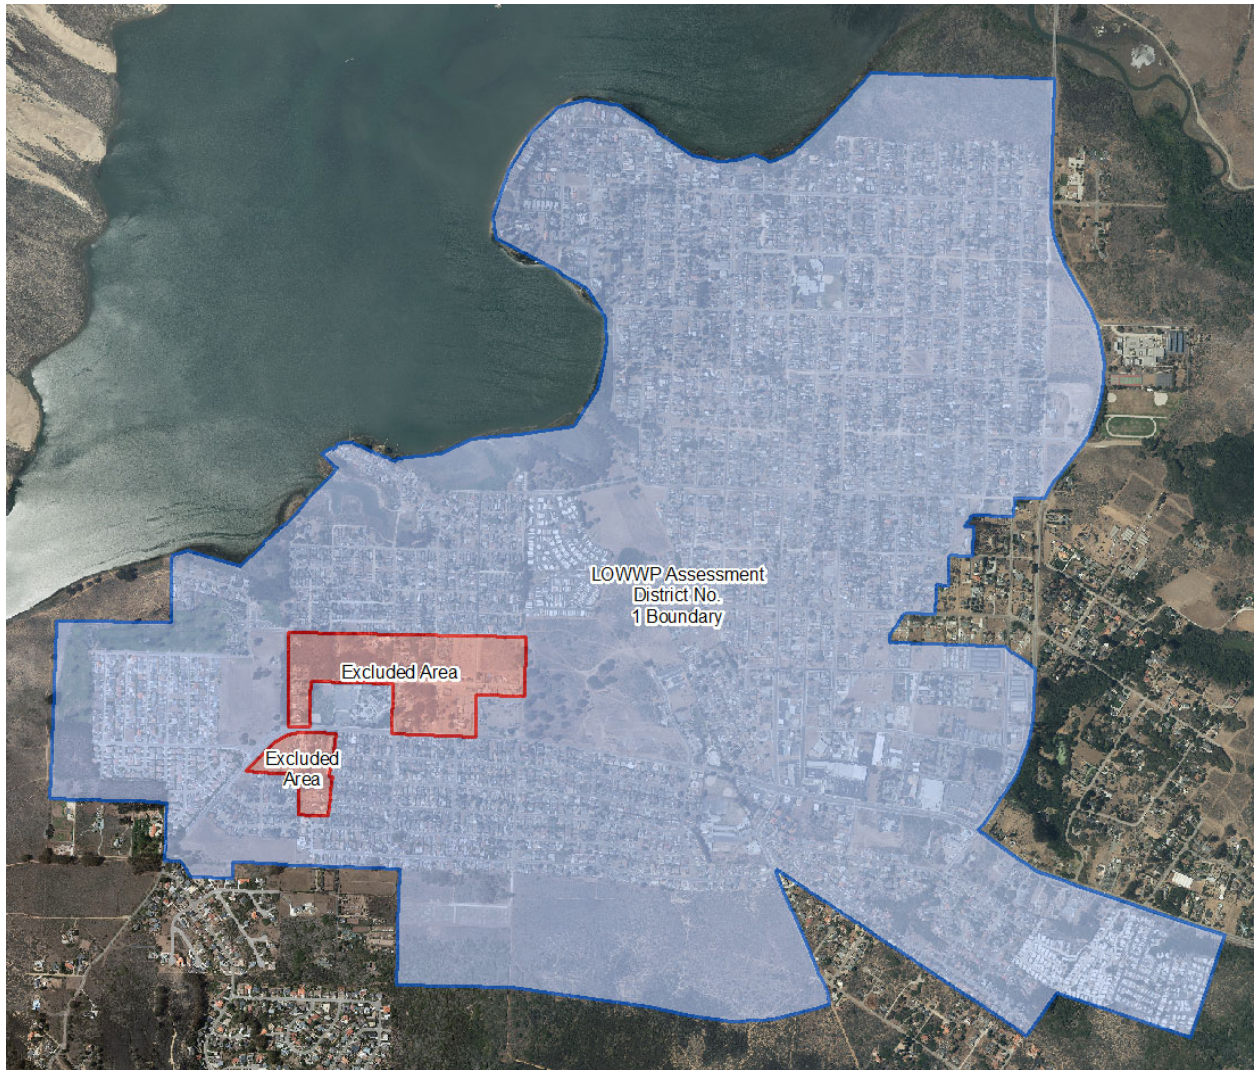

# San Luis Obispo County Wastewater Assessment Dist. No.1

PWD.DBO.PWD\_ADMIN\PWD.DBO.PWD\_LOWWP\_ASSESSMENT\_DISTRICT

Inter