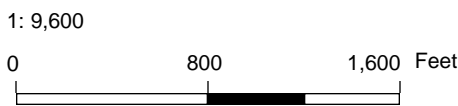

VICINITY MAP
BURTON DRIVE
METAL BEAM GUARDRAIL UPGRADE
Cambria, CA
 COUNTY OF SAN LUIS OBISPO
 DEPARTMENT OF PUBLIC WORKS

1: 3,681

Map by: CHinson

Printed: 8/11/2020

VICINITY MAP
MAIN STREET
METAL BEAM GUARDRAIL UPGRADE
Cambria, CA
 COUNTY OF SAN LUIS OBISPO
 DEPARTMENT OF PUBLIC WORKS