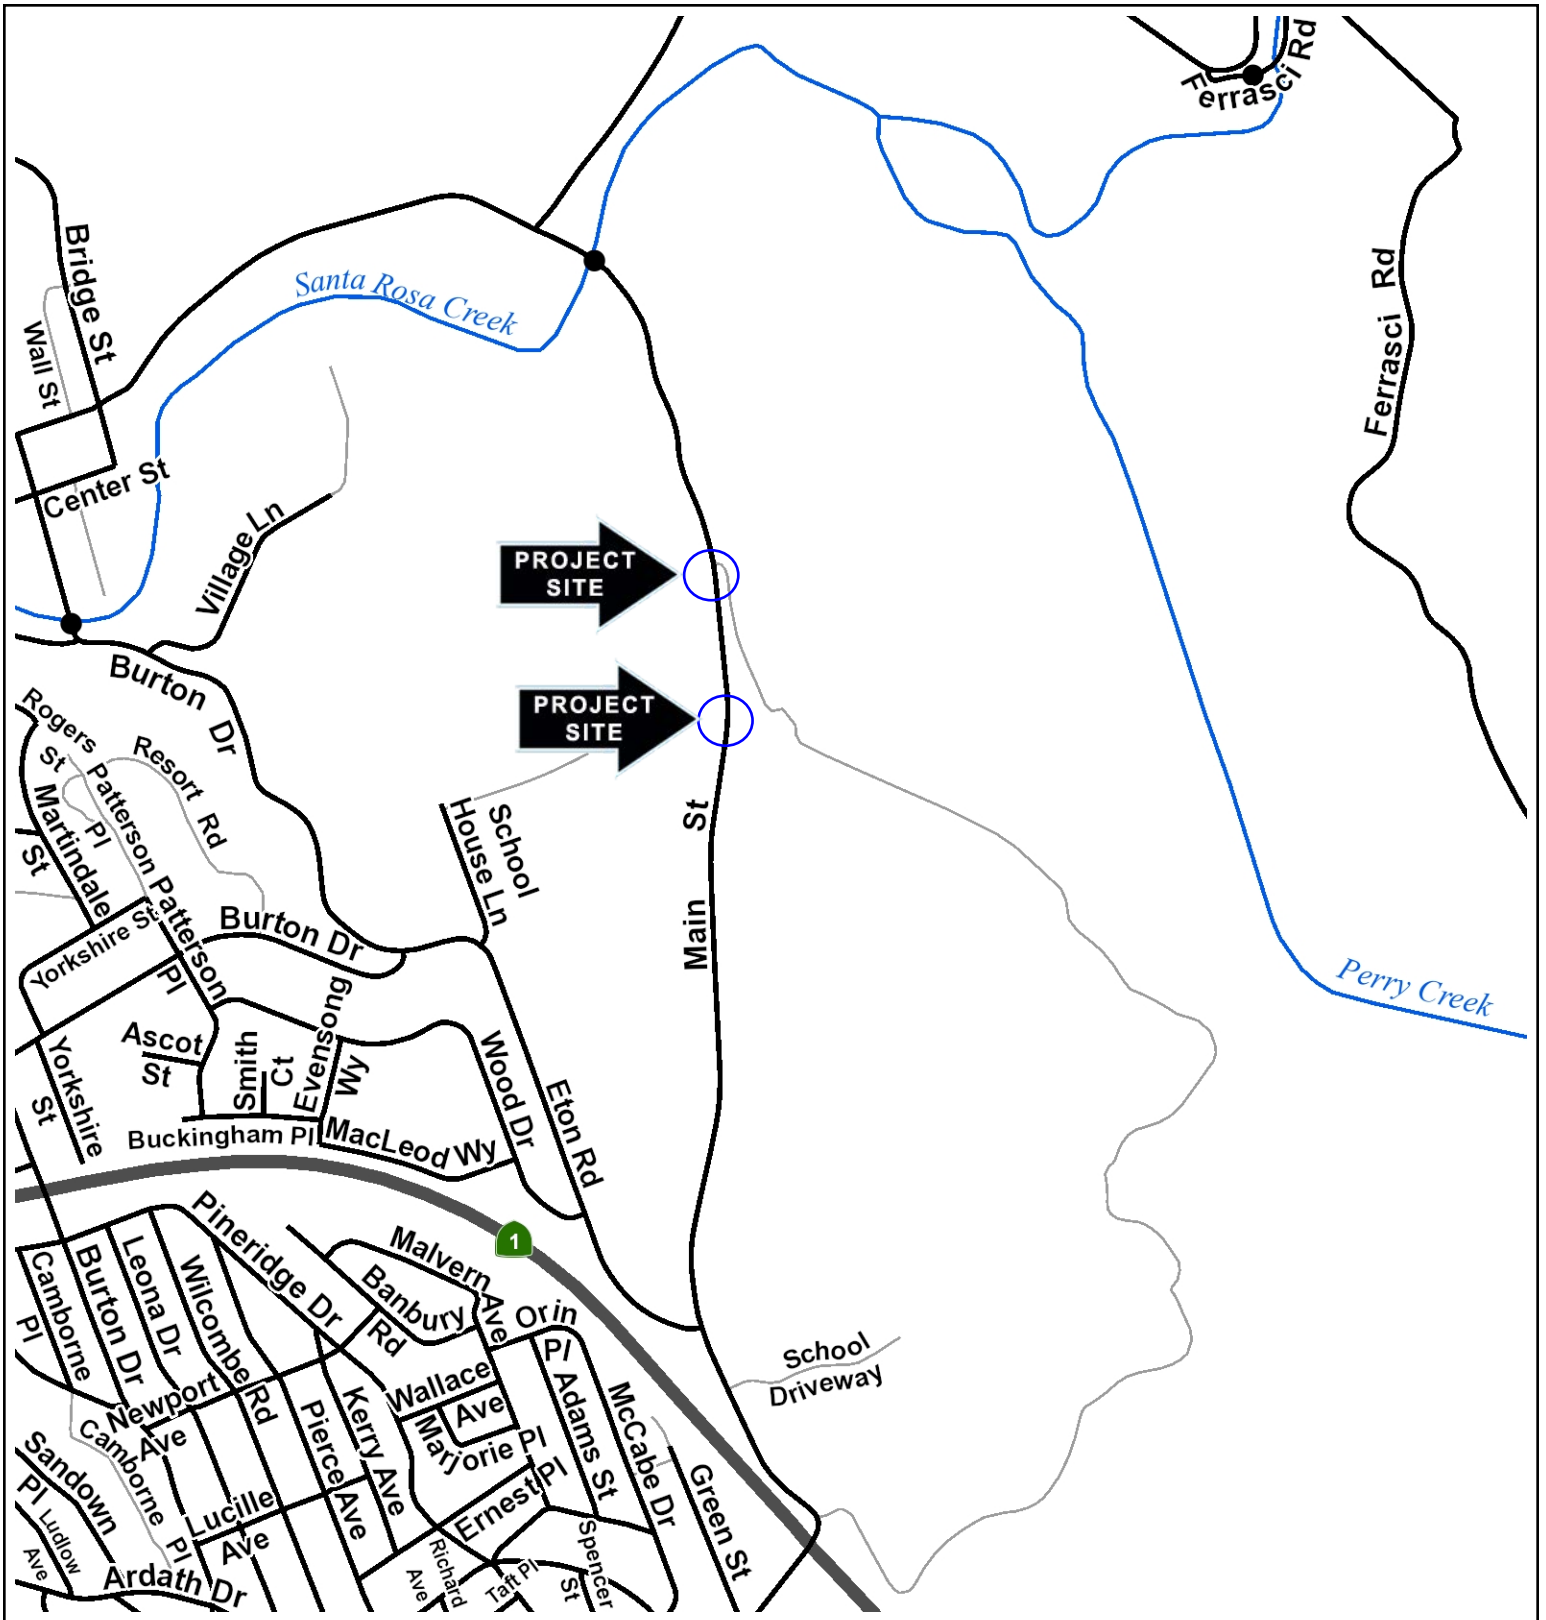

VICINITY MAP
BURTON DRIVE
METAL BEAM GUARDRAIL UPGRADE
Cambria, CA
 COUNTY OF SAN LUIS OBISPO
 DEPARTMENT OF PUBLIC WORKS

1: 3,681

Map by: CHinson

Printed: 8/11/2020

VICINITY MAP
MAIN STREET
METAL BEAM GUARDRAIL UPGRADE
Cambria, CA
 COUNTY OF SAN LUIS OBISPO
 DEPARTMENT OF PUBLIC WORKS

Map by: C Hinson
 Printed: 9/14/2020