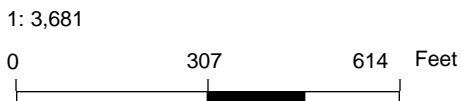

VICINITY MAP
BURTON DRIVE
METAL BEAM GUARDRAIL UPGRADE
Cambria, CA
 COUNTY OF SAN LUIS OBISPO
 DEPARTMENT OF PUBLIC WORKS

Map by: CHinson
 Printed: 8/11/2020

VICINITY MAP
MAIN STREET
METAL BEAM GUARDRAIL UPGRADE
Cambria, CA
 COUNTY OF SAN LUIS OBISPO
 DEPARTMENT OF PUBLIC WORKS