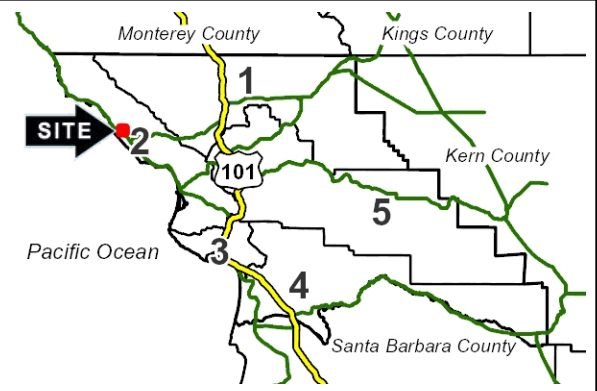

VICINITY MAP
BURTON DRIVE
METAL BEAM GUARDRAIL UPGRADE
Cambria, CA
 COUNTY OF SAN LUIS OBISPO
 DEPARTMENT OF PUBLIC WORKS

Map by: CHinson
 Printed: 8/11/2020

VICINITY MAP
MAIN STREET
METAL BEAM GUARDRAIL UPGRADE
Cambria, CA
 COUNTY OF SAN LUIS OBISPO
 DEPARTMENT OF PUBLIC WORKS

Map by: C Hinson
 Printed: 9/14/2020

VICINITY MAP
PRICE CANYON ROAD
METAL BEAM GUARDRAIL UPGRADE
Pismo Beach, CA
 COUNTY OF SAN LUIS OBISPO
 DEPARTMENT OF PUBLIC WORKS

Map by: CHinson
 Printed: 8/11/2020

VICINITY MAP
DIVISION STREET
METAL BEAM GUARDRAIL UPGRADE
 Nipomo, CA
 COUNTY OF SAN LUIS OBISPO
 DEPARTMENT OF PUBLIC WORKS

Map by: CHinson
 Printed: 8/11/2020