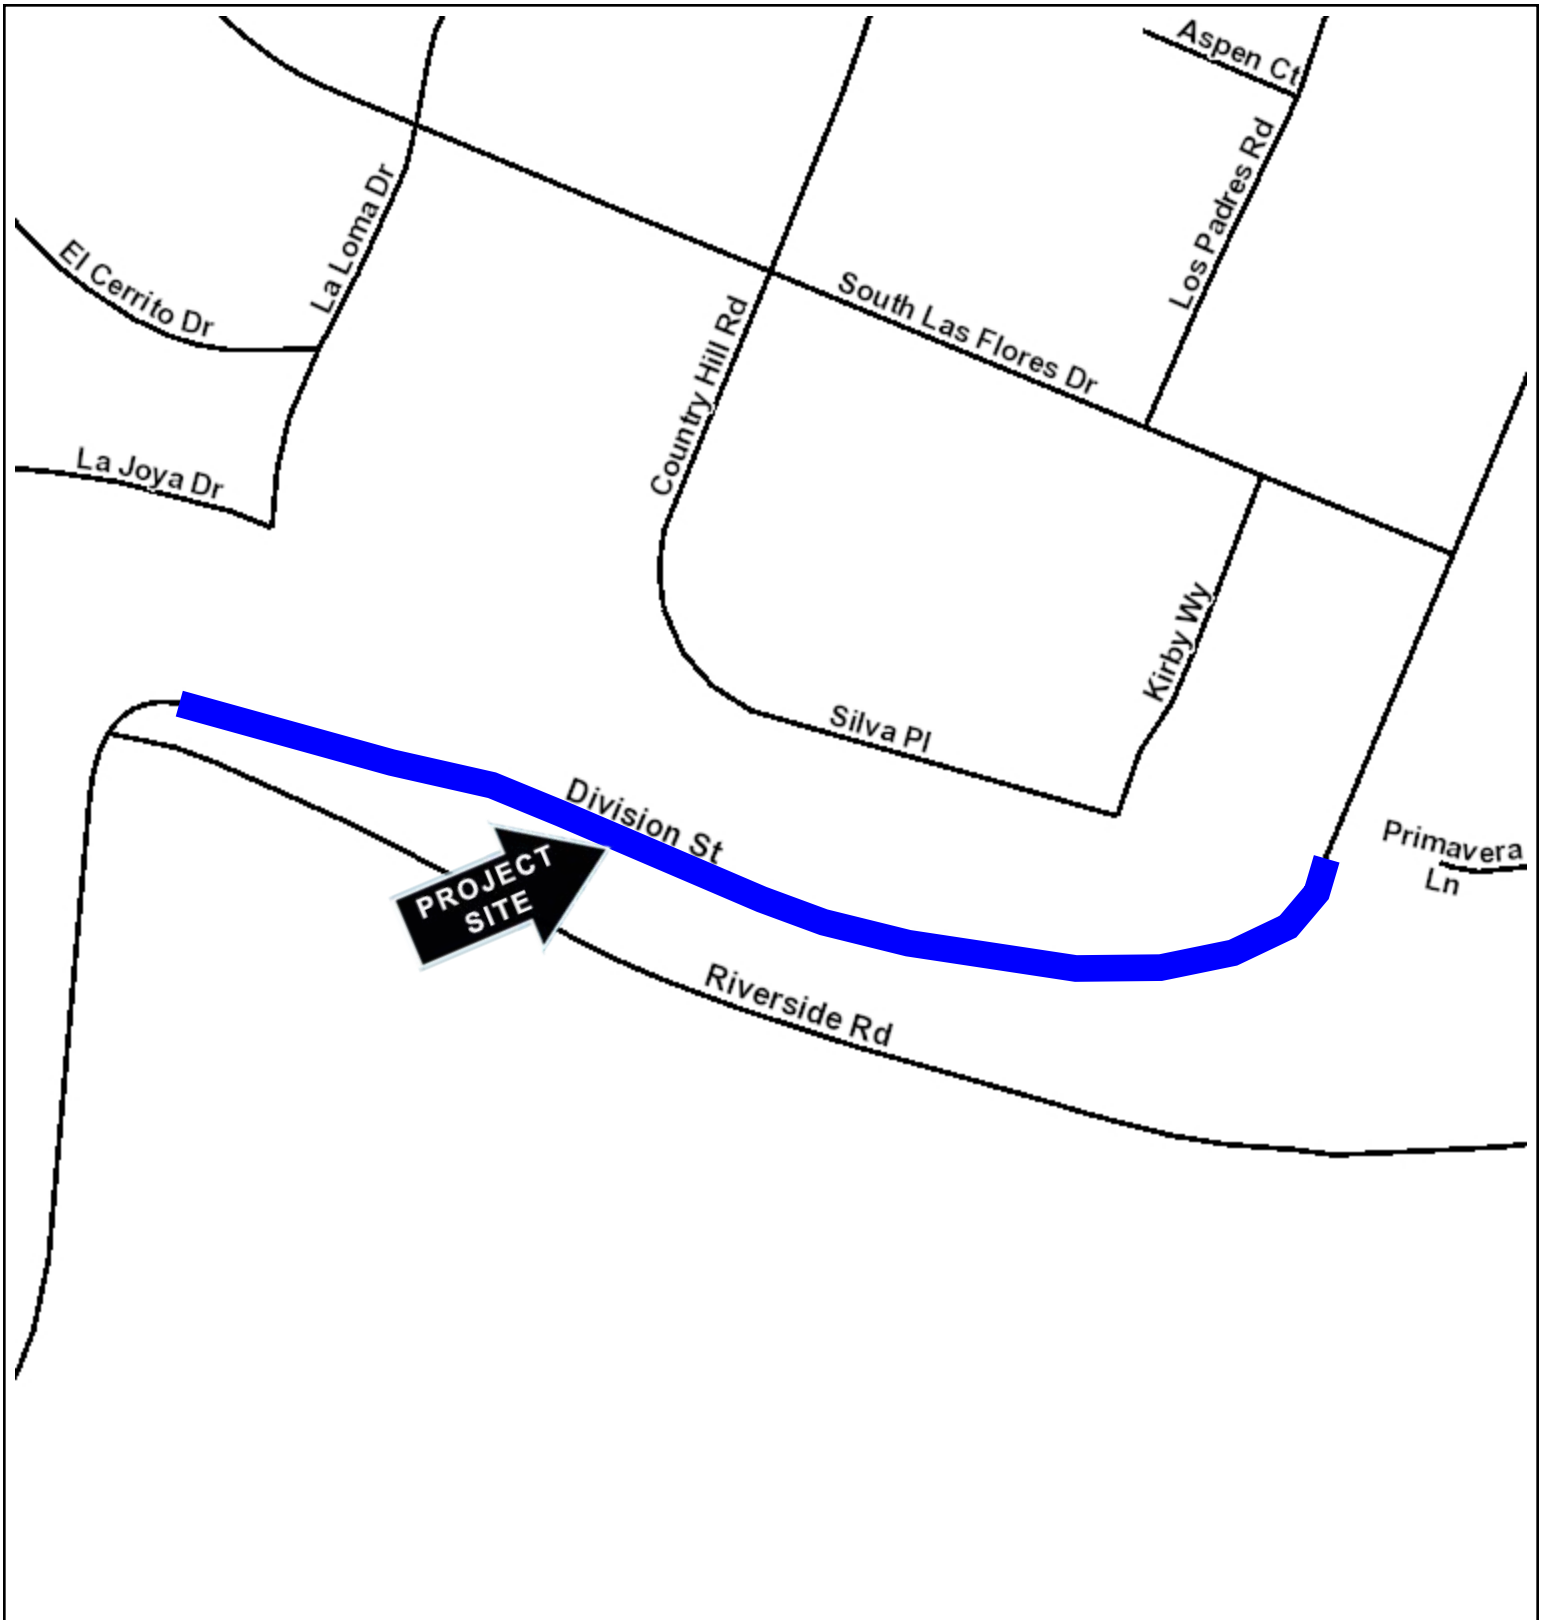

VICINITY MAP
BURTON DRIVE
METAL BEAM GUARDRAIL UPGRADE
Cambria, CA
 COUNTY OF SAN LUIS OBISPO
 DEPARTMENT OF PUBLIC WORKS

Map by: CHinson
 Printed: 8/11/2020

VICINITY MAP
MAIN STREET
METAL BEAM GUARDRAIL UPGRADE
Cambria, CA
 COUNTY OF SAN LUIS OBISPO
 DEPARTMENT OF PUBLIC WORKS

Map by: C Hinson
 Printed: 9/14/2020

VICINITY MAP
PRICE CANYON ROAD
METAL BEAM GUARDRAIL UPGRADE
Pismo Beach, CA
 COUNTY OF SAN LUIS OBISPO
 DEPARTMENT OF PUBLIC WORKS

Map by: CHinson
 Printed: 8/11/2020