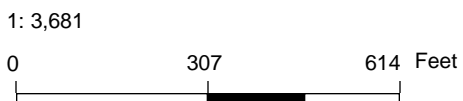

Map by: CHinson
Printed: 8/11/2020