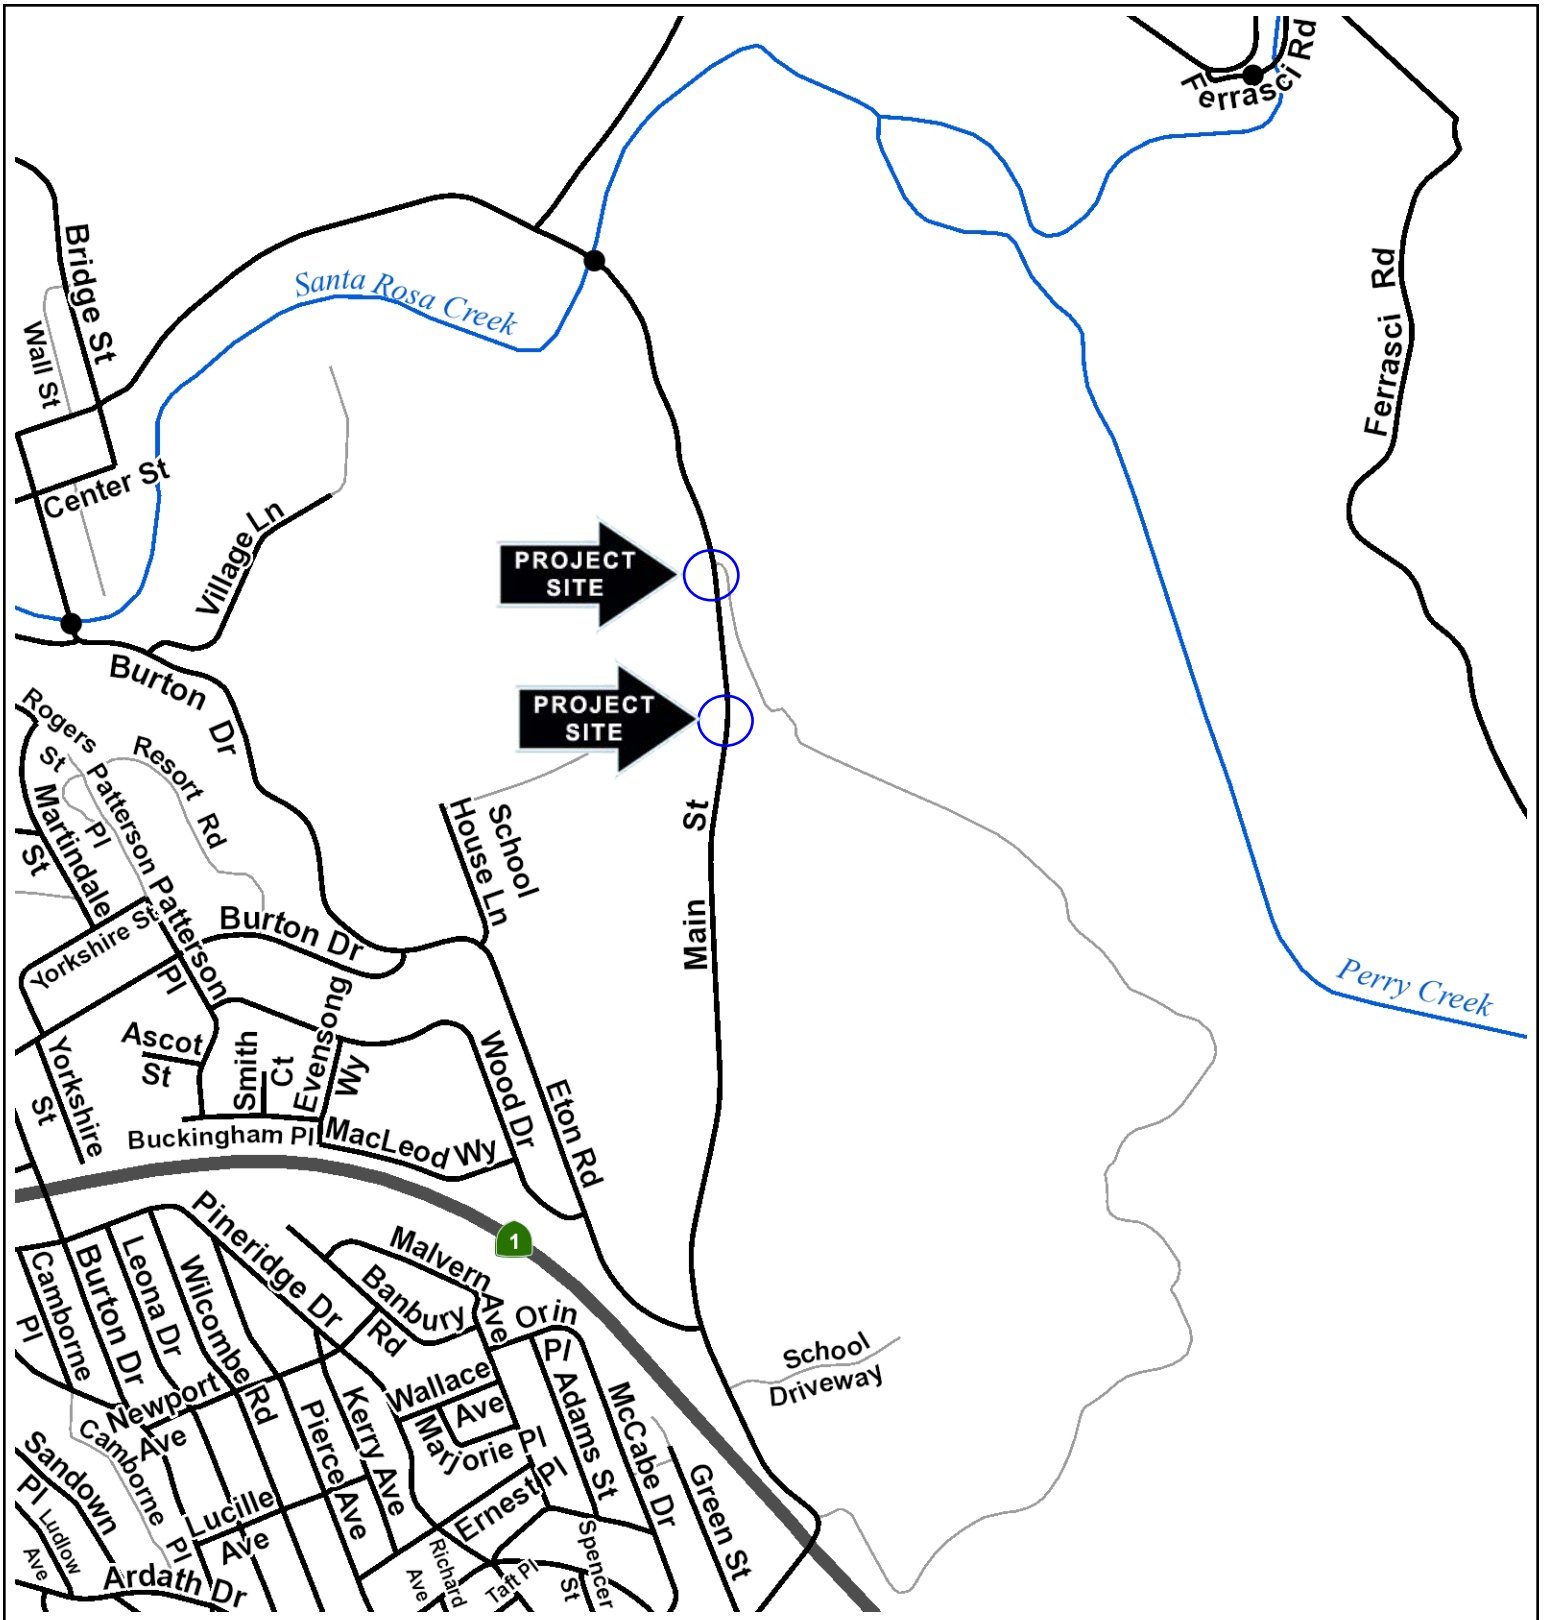

VICINITY MAP
BURTON DRIVE
METAL BEAM GUARDRAIL UPGRADE
Cambria, CA
 COUNTY OF SAN LUIS OBISPO
 DEPARTMENT OF PUBLIC WORKS

Map by: CHinson
 Printed: 8/11/2020

VICINITY MAP
MAIN STREET
METAL BEAM GUARDRAIL UPGRADE
Cambria, CA
 COUNTY OF SAN LUIS OBISPO
 DEPARTMENT OF PUBLIC WORKS

Map by: C Hinson
 Printed: 9/14/2020

VICINITY MAP
PRICE CANYON ROAD
METAL BEAM GUARDRAIL UPGRADE
Pismo Beach, CA
 COUNTY OF SAN LUIS OBISPO
 DEPARTMENT OF PUBLIC WORKS

Map by: CHinson
 Printed: 8/11/2020

VICINITY MAP
DIVISION STREET
METAL BEAM GUARDRAIL UPGRADE
 Nipomo, CA
 COUNTY OF SAN LUIS OBISPO
 DEPARTMENT OF PUBLIC WORKS

Map by: CHinson
 Printed: 8/11/2020