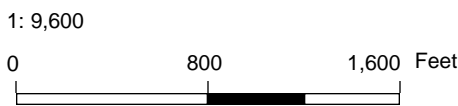

VICINITY MAP
BURTON DRIVE
METAL BEAM GUARDRAIL UPGRADE
Cambria, CA
 COUNTY OF SAN LUIS OBISPO
 DEPARTMENT OF PUBLIC WORKS

Map by: CHinson
 Printed: 8/11/2020

VICINITY MAP
MAIN STREET
METAL BEAM GUARDRAIL UPGRADE
Cambria, CA
 COUNTY OF SAN LUIS OBISPO
 DEPARTMENT OF PUBLIC WORKS