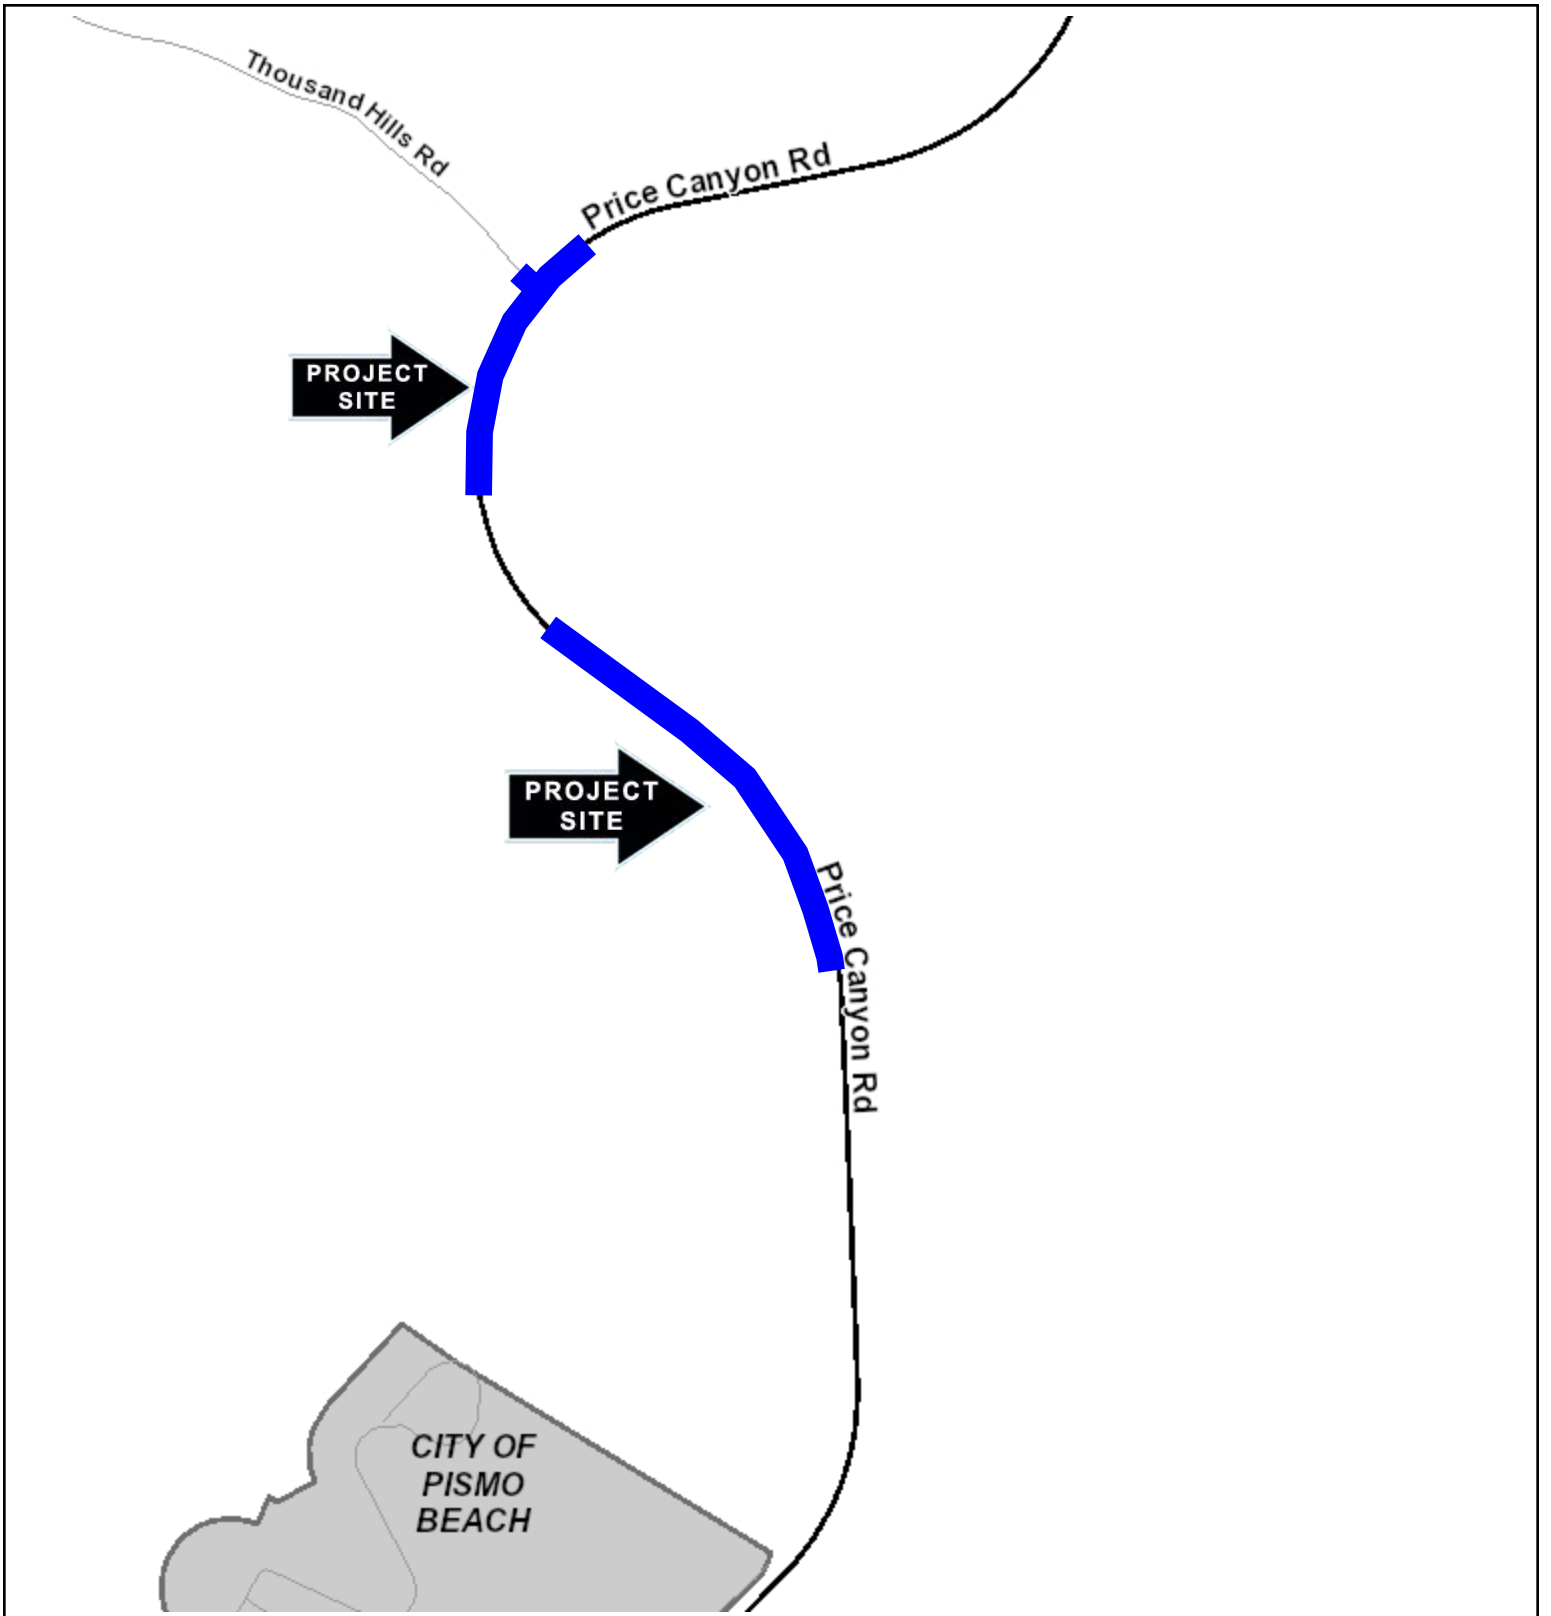

VICINITY MAP
BURTON DRIVE
METAL BEAM GUARDRAIL UPGRADE
Cambria, CA
 COUNTY OF SAN LUIS OBISPO
 DEPARTMENT OF PUBLIC WORKS

Map by: CHinson
 Printed: 8/11/2020

VICINITY MAP
MAIN STREET
METAL BEAM GUARDRAIL UPGRADE
Cambria, CA
 COUNTY OF SAN LUIS OBISPO
 DEPARTMENT OF PUBLIC WORKS

Map by: C Hinson
 Printed: 9/14/2020

VICINITY MAP
PRICE CANYON ROAD
METAL BEAM GUARDRAIL UPGRADE
Pismo Beach, CA
 COUNTY OF SAN LUIS OBISPO
 DEPARTMENT OF PUBLIC WORKS

Map by: CHinson
 Printed: 8/11/2020

VICINITY MAP
DIVISION STREET
METAL BEAM GUARDRAIL UPGRADE
 Nipomo, CA
 COUNTY OF SAN LUIS OBISPO
 DEPARTMENT OF PUBLIC WORKS

Map by: CHinson
 Printed: 8/11/2020