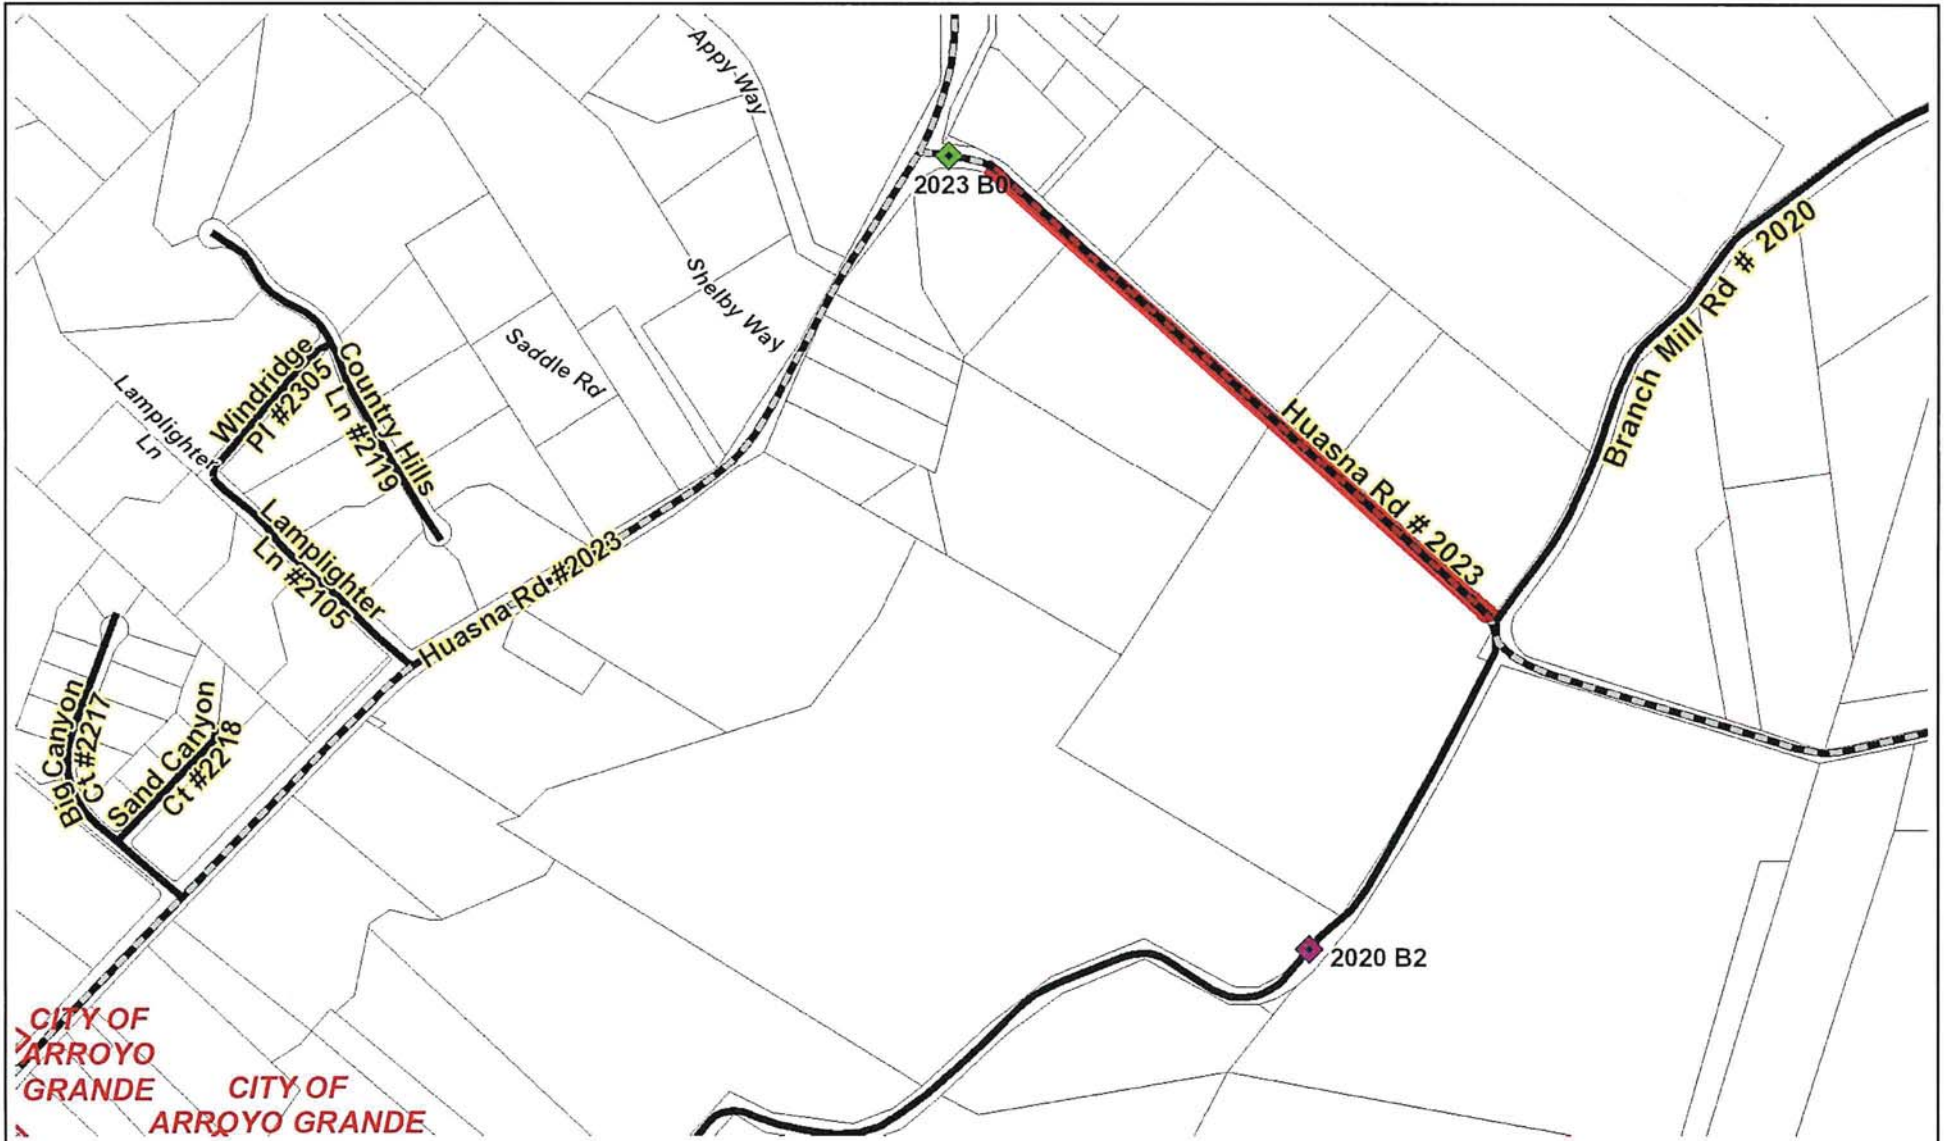

# Vicinity Map

VICINITY MAP  
**PG&E Pole Replacement**  
**October 3, 2019**  
COUNTY OF SAN LUIS OBISPO - DEPARTMENT OF PUBLIC WORKS

Created by: Staff  
Printed: 9/30/2019