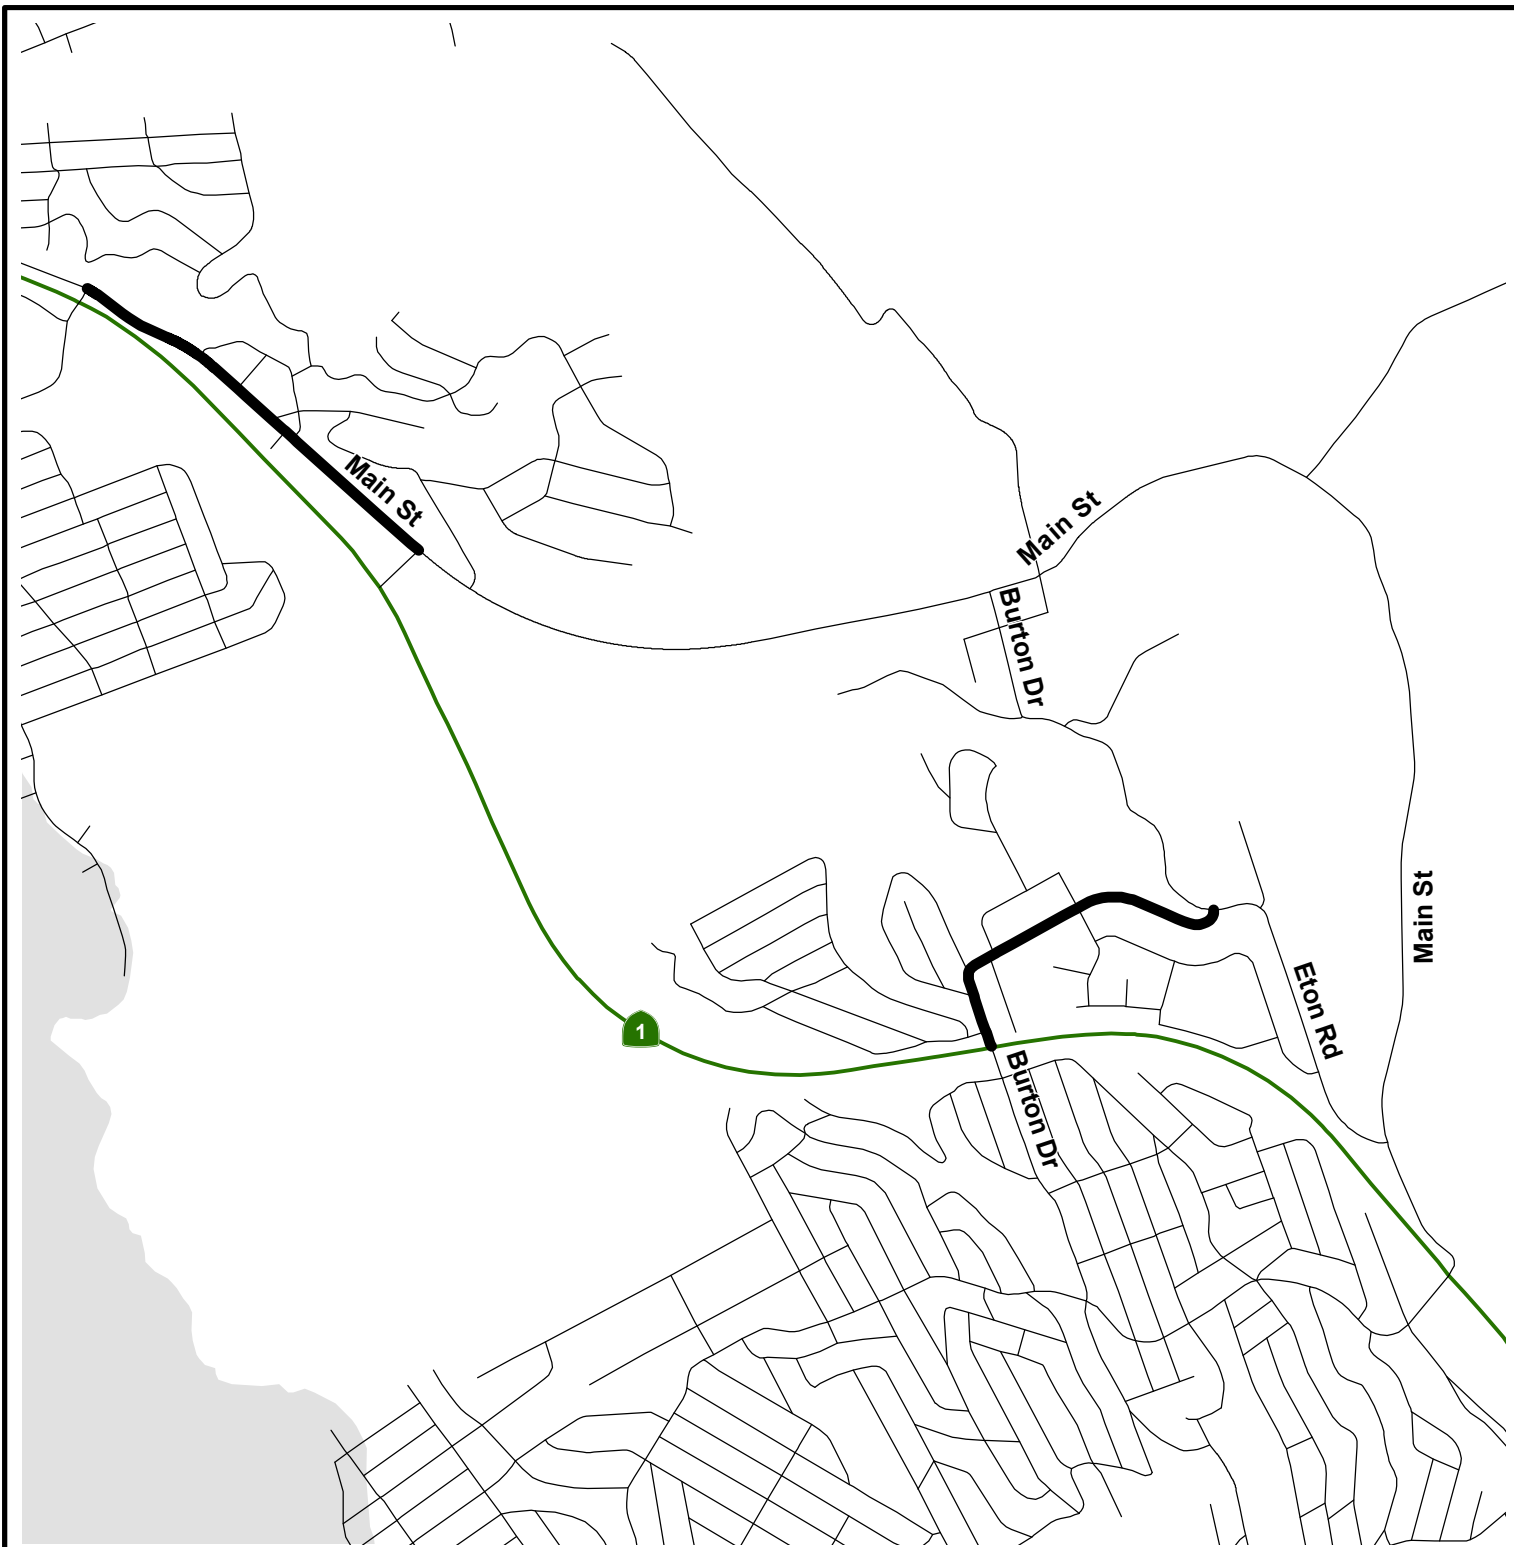

Vicinity Map

VICINITY MAP

**2017-18 SURFACE TREATMENT  
COUNTY ROADS - SITE 3  
Cambria, CA**

COUNTY OF SAN LUIS OBISPO  
DEPARTMENT OF PUBLIC WORKS

1:15,840

0 660 1,320  
Feet

Map by: BJclose

Date: 6/28/2018