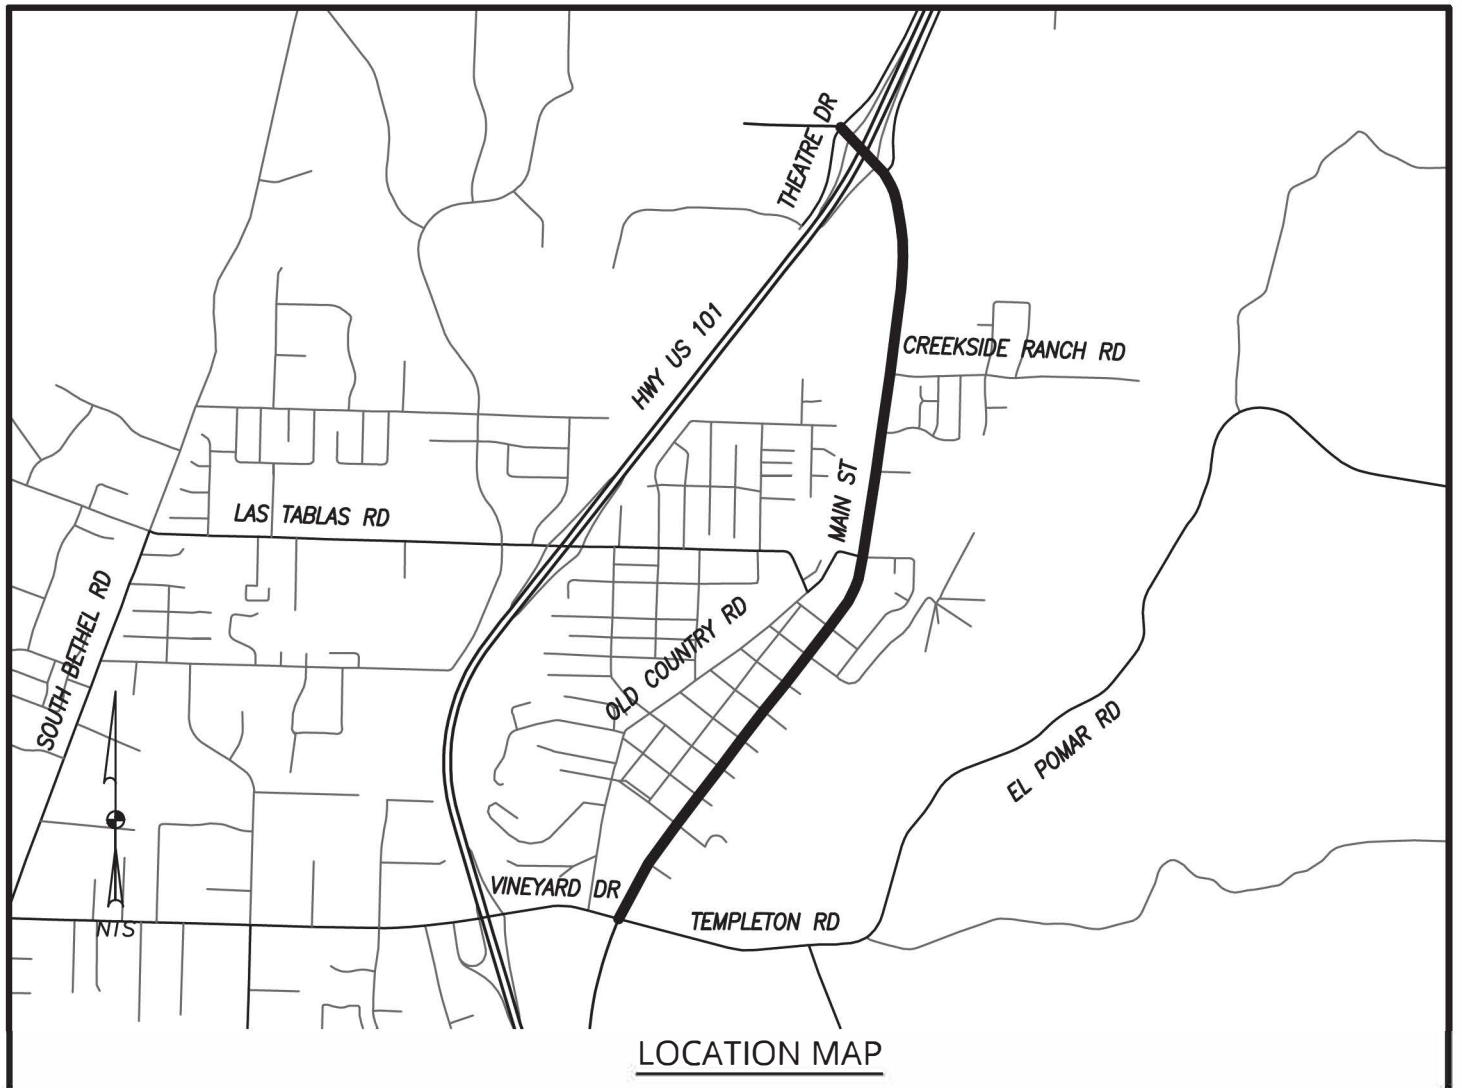

MAIN STREET REHABILITATION PROJECT

EXISTING

FUTURE

Vicinity Map

LOCATION MAP

MONTEREY COUNTY

SANTA BARBARA COUNTY

VICINITY MAP

PROJECT NO. 300585

2016-17 ASPHALT OVERLAY
MAIN STREET, TEMPLETON, CA

COUNTY OF SAN LUIS OBISPO, CA
PUBLIC WORKS DEPARTMENT