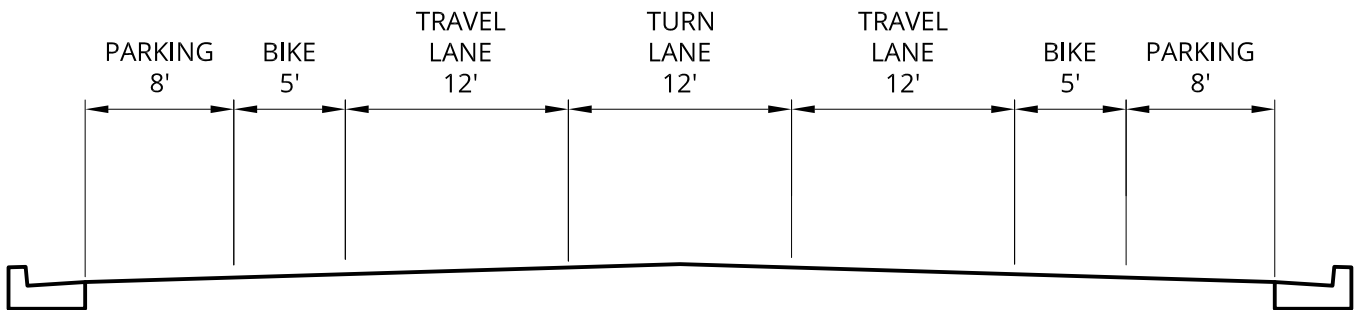

MAIN STREET REHABILITATION PROJECT

EXISTING

FUTURE