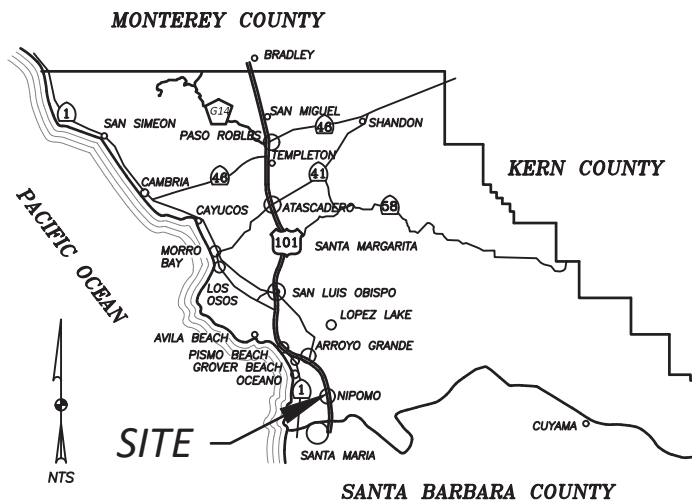

LOCATION MAP

VICINITY MAP

PROJECT NO. 300599

**2017-18 SURFACE TREATMENT COUNTY ROADS
NIPOMO MESA, CA**

**COUNTY OF SAN LUIS OBISPO, CA
PUBLIC WORKS DEPARTMENT**

LOCATION MAP

VICINITY MAP

PROJECT NO. 300599

2017-18 SURFACE TREATMENT COUNTY ROADS
NIPOMO, CA

COUNTY OF SAN LUIS OBISPO, CA
PUBLIC WORKS DEPARTMENT