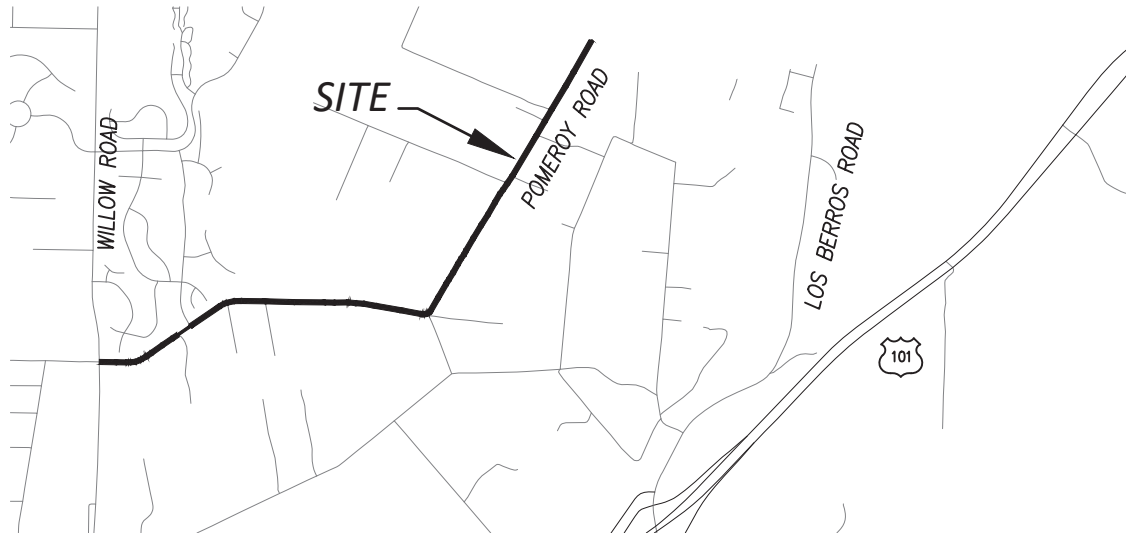

LOCATION MAP

VICINITY MAP

PROJECT NO. 300599

**2017-18 SURFACE TREATMENT COUNTY ROADS
NIPOMO MESA, CA**

**COUNTY OF SAN LUIS OBISPO, CA
PUBLIC WORKS DEPARTMENT**

LOCATION MAP

VICINITY MAP

PROJECT NO. 300599

2017-18 SURFACE TREATMENT COUNTY ROADS
NIPOMO, CA

COUNTY OF SAN LUIS OBISPO, CA
PUBLIC WORKS DEPARTMENT