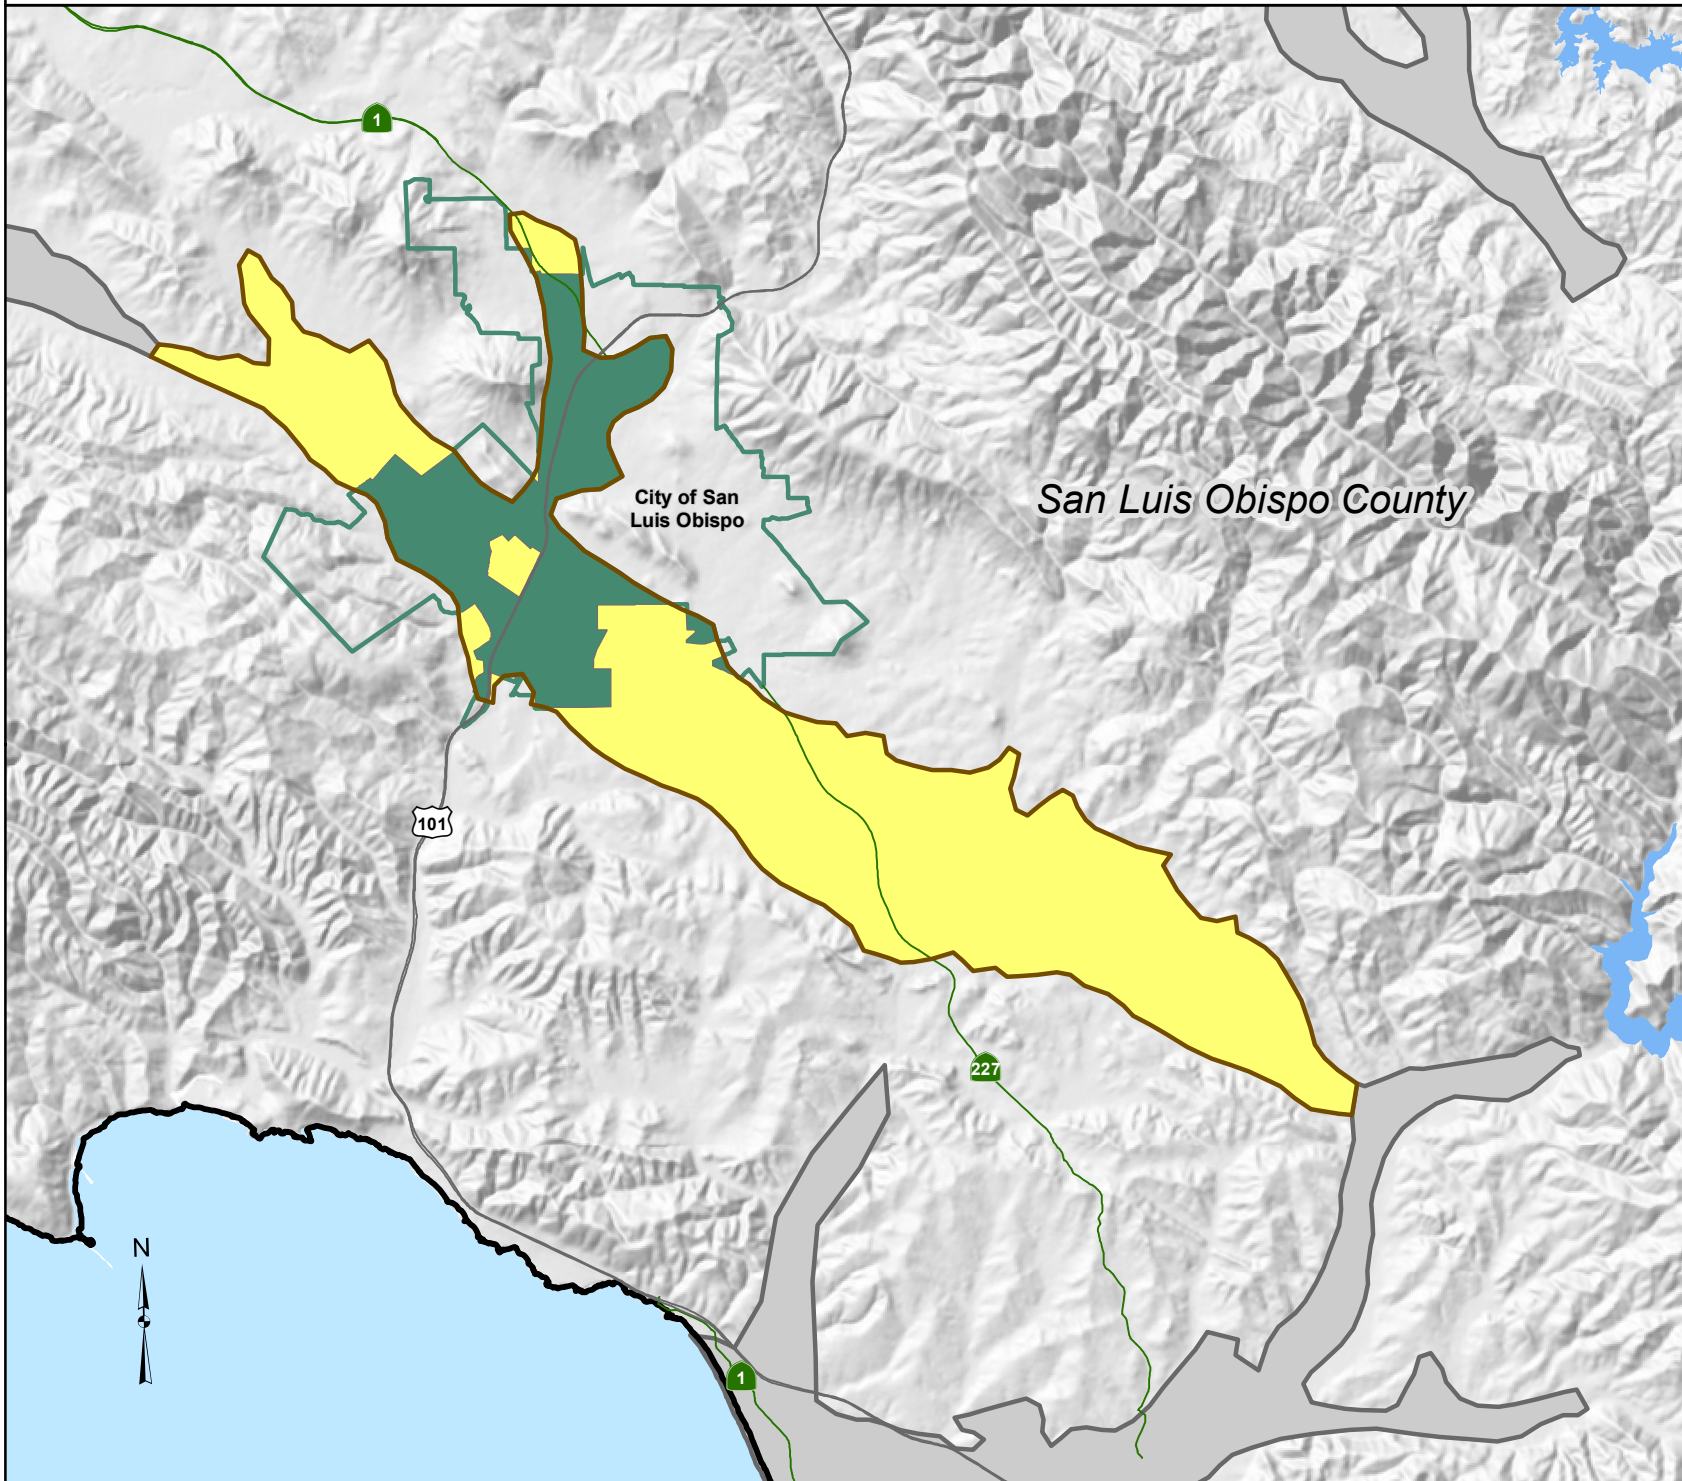

Vicinity Map - San Luis Obispo Basin Groundwater Sustainability Agencies (GSA)

-  State Department of Water Resources Bulletin 118 – San Luis Obispo Valley Groundwater Basin Boundary
-  State Department of Water Resources Bulletin 118 Groundwater Basins
-  County of San Luis Obispo Service Area
-  City of San Luis Obispo Service Area
- GSA's**
-  City of San Luis Obispo GSA Coverage Area
-  San Luis Obispo Valley Basin - County of San Luis Obispo GSA Coverage Area