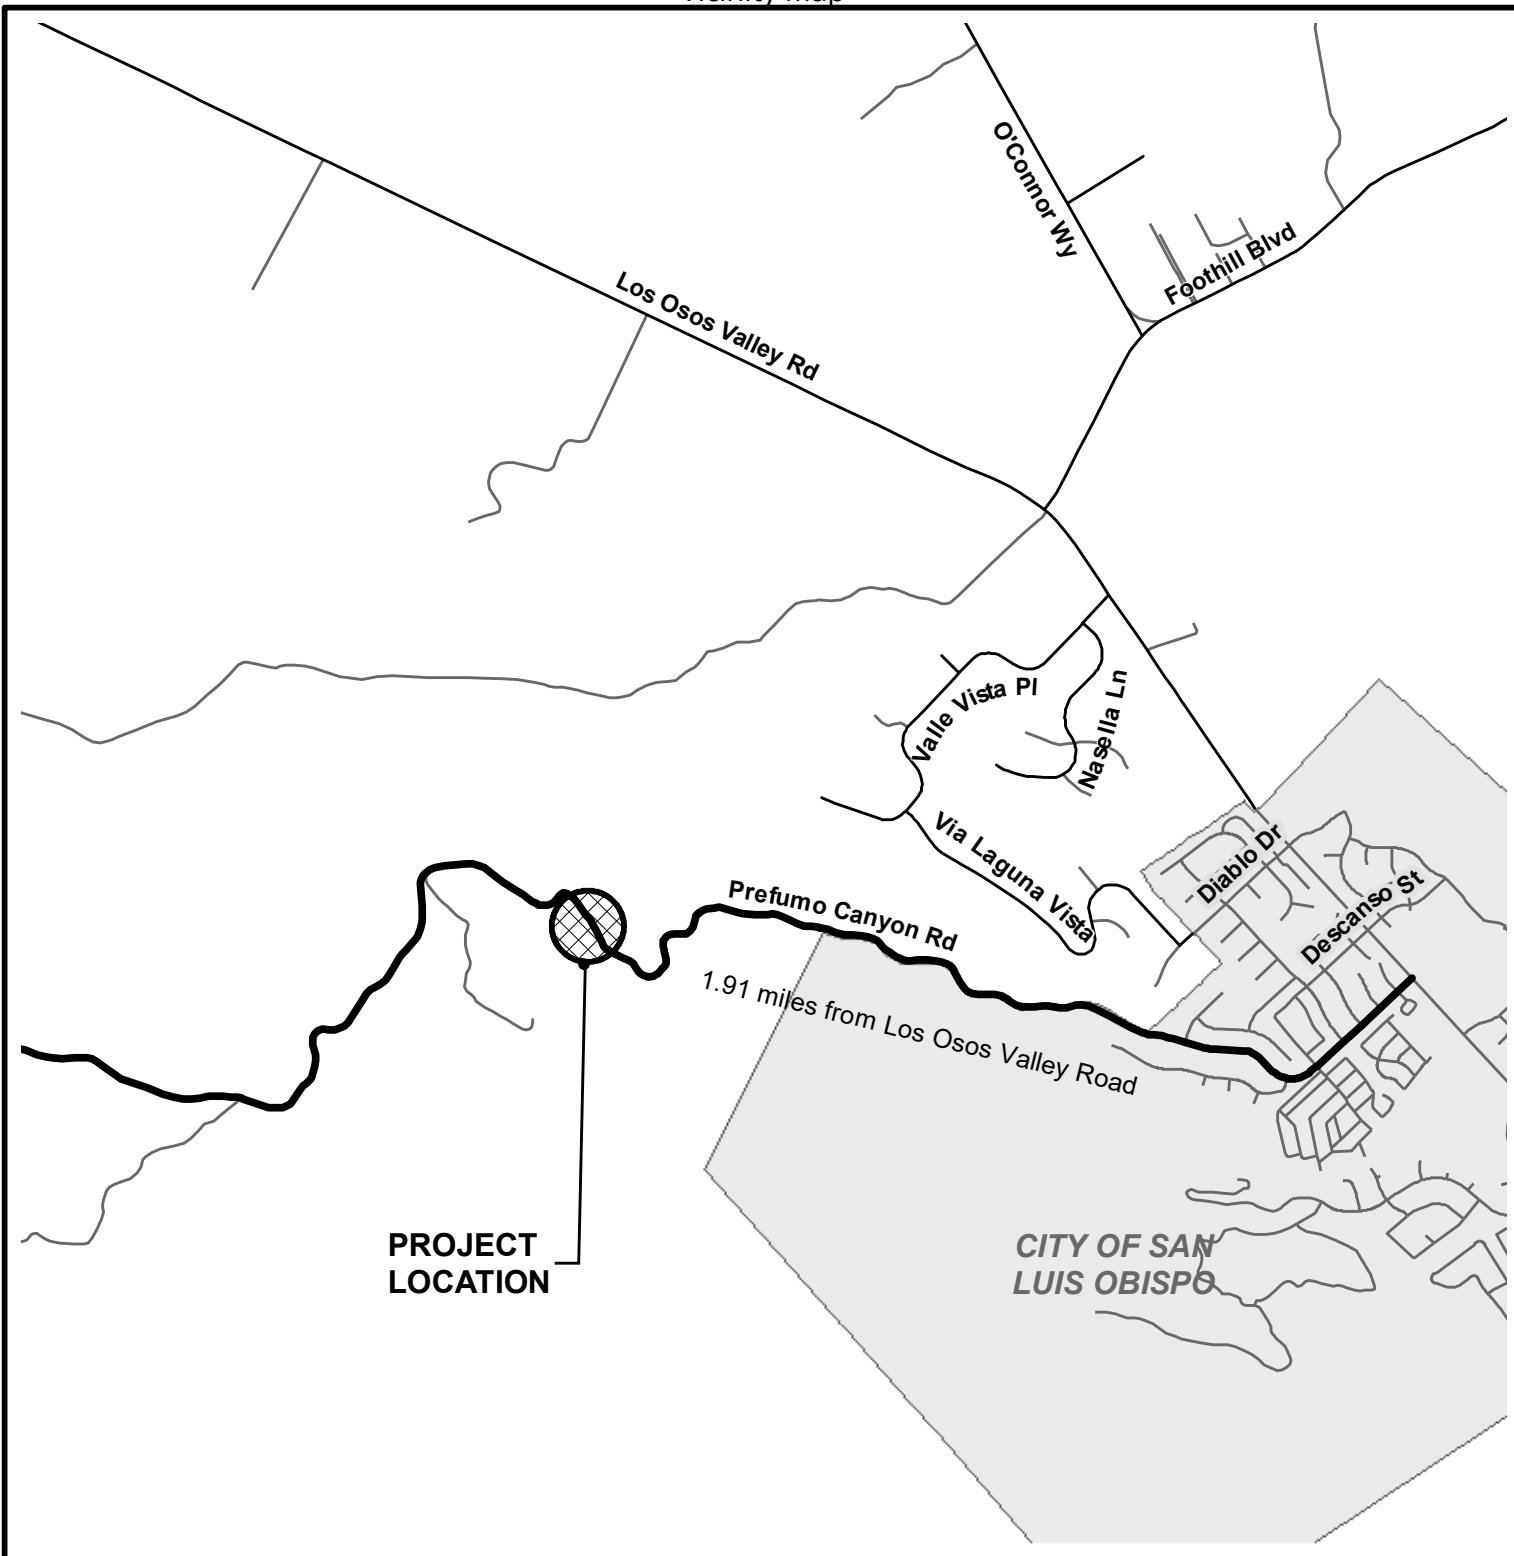

Vicinity Map

VICINITY MAP

**LANE CLOSURE ON
PREFUMO CANYON ROAD
San Luis Obispo, CA**

COUNTY OF SAN LUIS OBISPO
DEPARTMENT OF PUBLIC WORKS

1:24,000

0 1,000 2,000
Feet

Map by: BJclose

Date: 7/24/2018