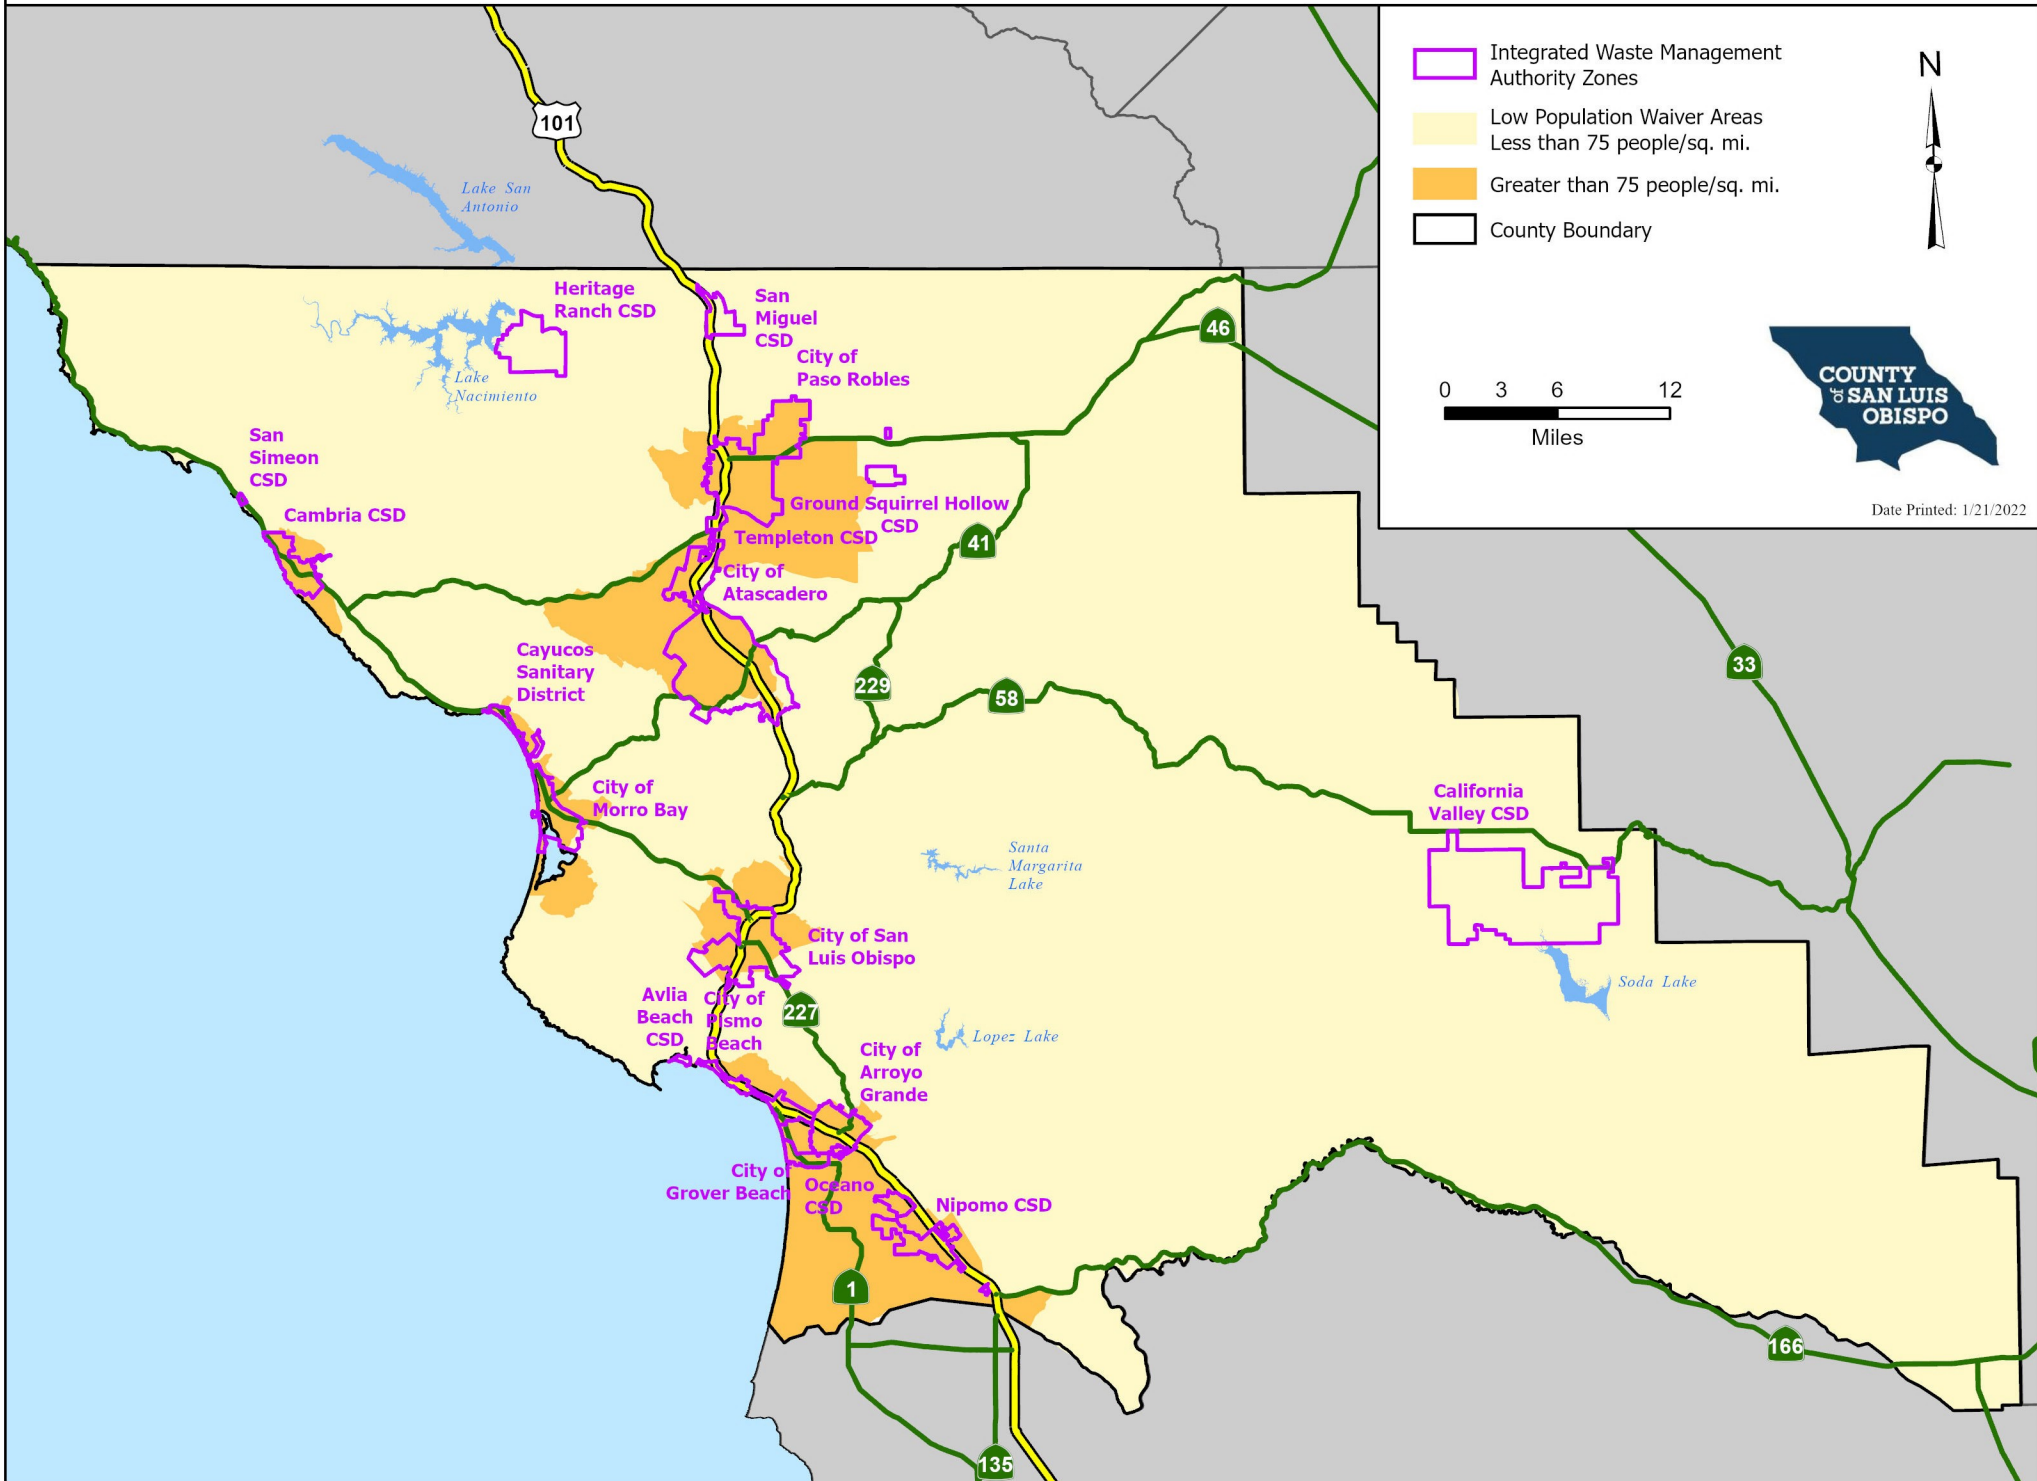

# San Luis Obispo County Solid Waste Management Zones

-  Integrated Waste Management Authority Zones
-  Low Population Waiver Areas  
Less than 75 people/sq. mi.
-  Greater than 75 people/sq. mi.
-  County Boundary