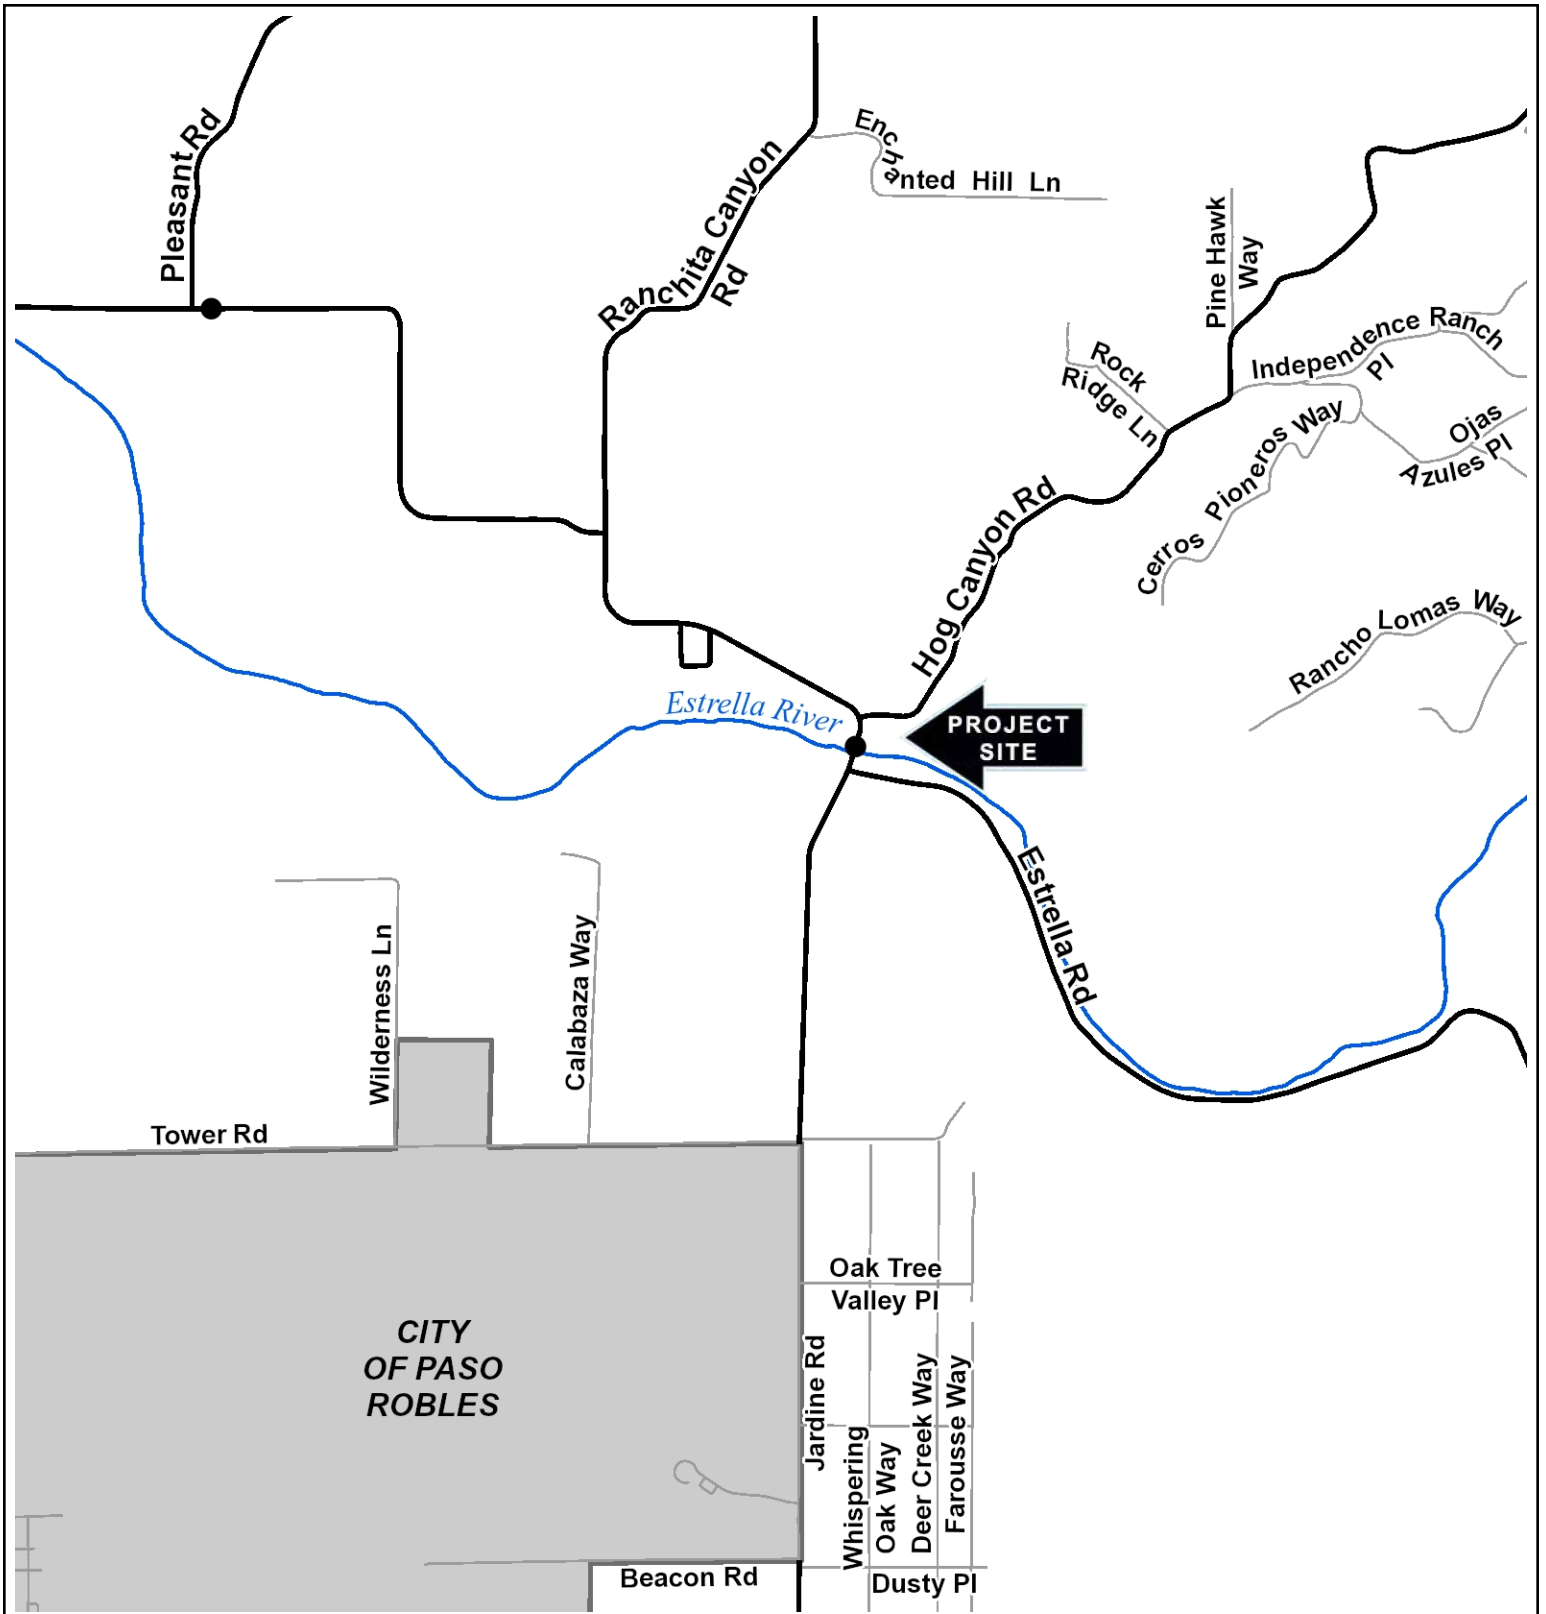

VICINITY MAP

2018/19 N.COUNTY OVERLAY - GUARDRAIL REPLACEMENTS
Paso Robles, CA
 COUNTY OF SAN LUIS OBISPO
 DEPARTMENT OF PUBLIC WORKS

Map by: B.Uder
 Printed: 2/26/2020

VICINITY MAP

2018/19 N.COUNTY OVERLAY - GUARDRAIL REPLACEMENTS
Paso Robles, CA
 COUNTY OF SAN LUIS OBISPO
 DEPARTMENT OF PUBLIC WORKS

Map by: B.Uder
 Printed: 2/26/2020