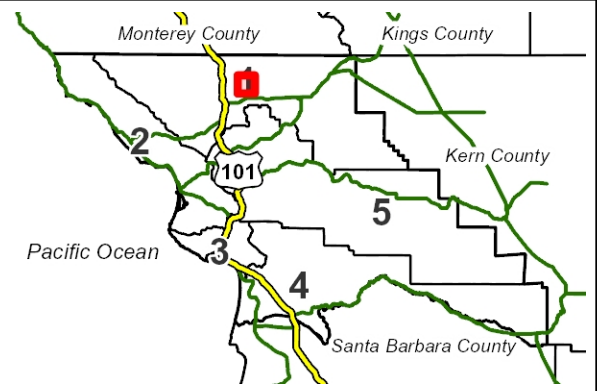

VICINITY MAP

2018/19 N.COUNTY OVERLAY - GUARDRAIL REPLACEMENTS
Paso Robles, CA
 COUNTY OF SAN LUIS OBISPO
 DEPARTMENT OF PUBLIC WORKS

Map by: B.Uder
 Printed: 2/26/2020

VICINITY MAP

2018/19 N.COUNTY OVERLAY - GUARDRAIL REPLACEMENTS
Paso Robles, CA
 COUNTY OF SAN LUIS OBISPO
 DEPARTMENT OF PUBLIC WORKS

Map by: B.Uder
 Printed: 2/26/2020