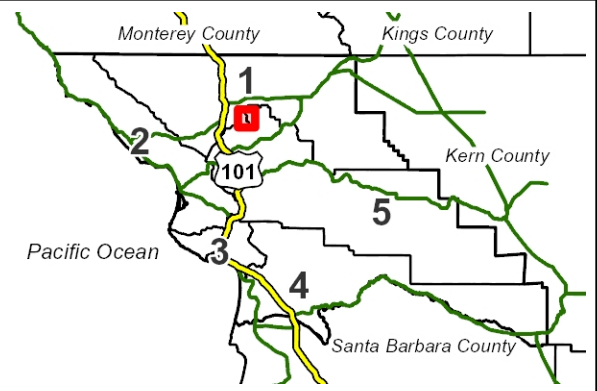

VICINITY MAP

2018/19 N.COUNTY OVERLAY - GUARDRAIL REPLACEMENTS
Paso Robles, CA
 COUNTY OF SAN LUIS OBISPO
 DEPARTMENT OF PUBLIC WORKS

Map by: B.Uder
 Printed: 2/26/2020

VICINITY MAP

2018/19 N.COUNTY OVERLAY - GUARDRAIL REPLACEMENTS
Paso Robles, CA
 COUNTY OF SAN LUIS OBISPO
 DEPARTMENT OF PUBLIC WORKS

Map by: B.Uder
 Printed: 2/26/2020