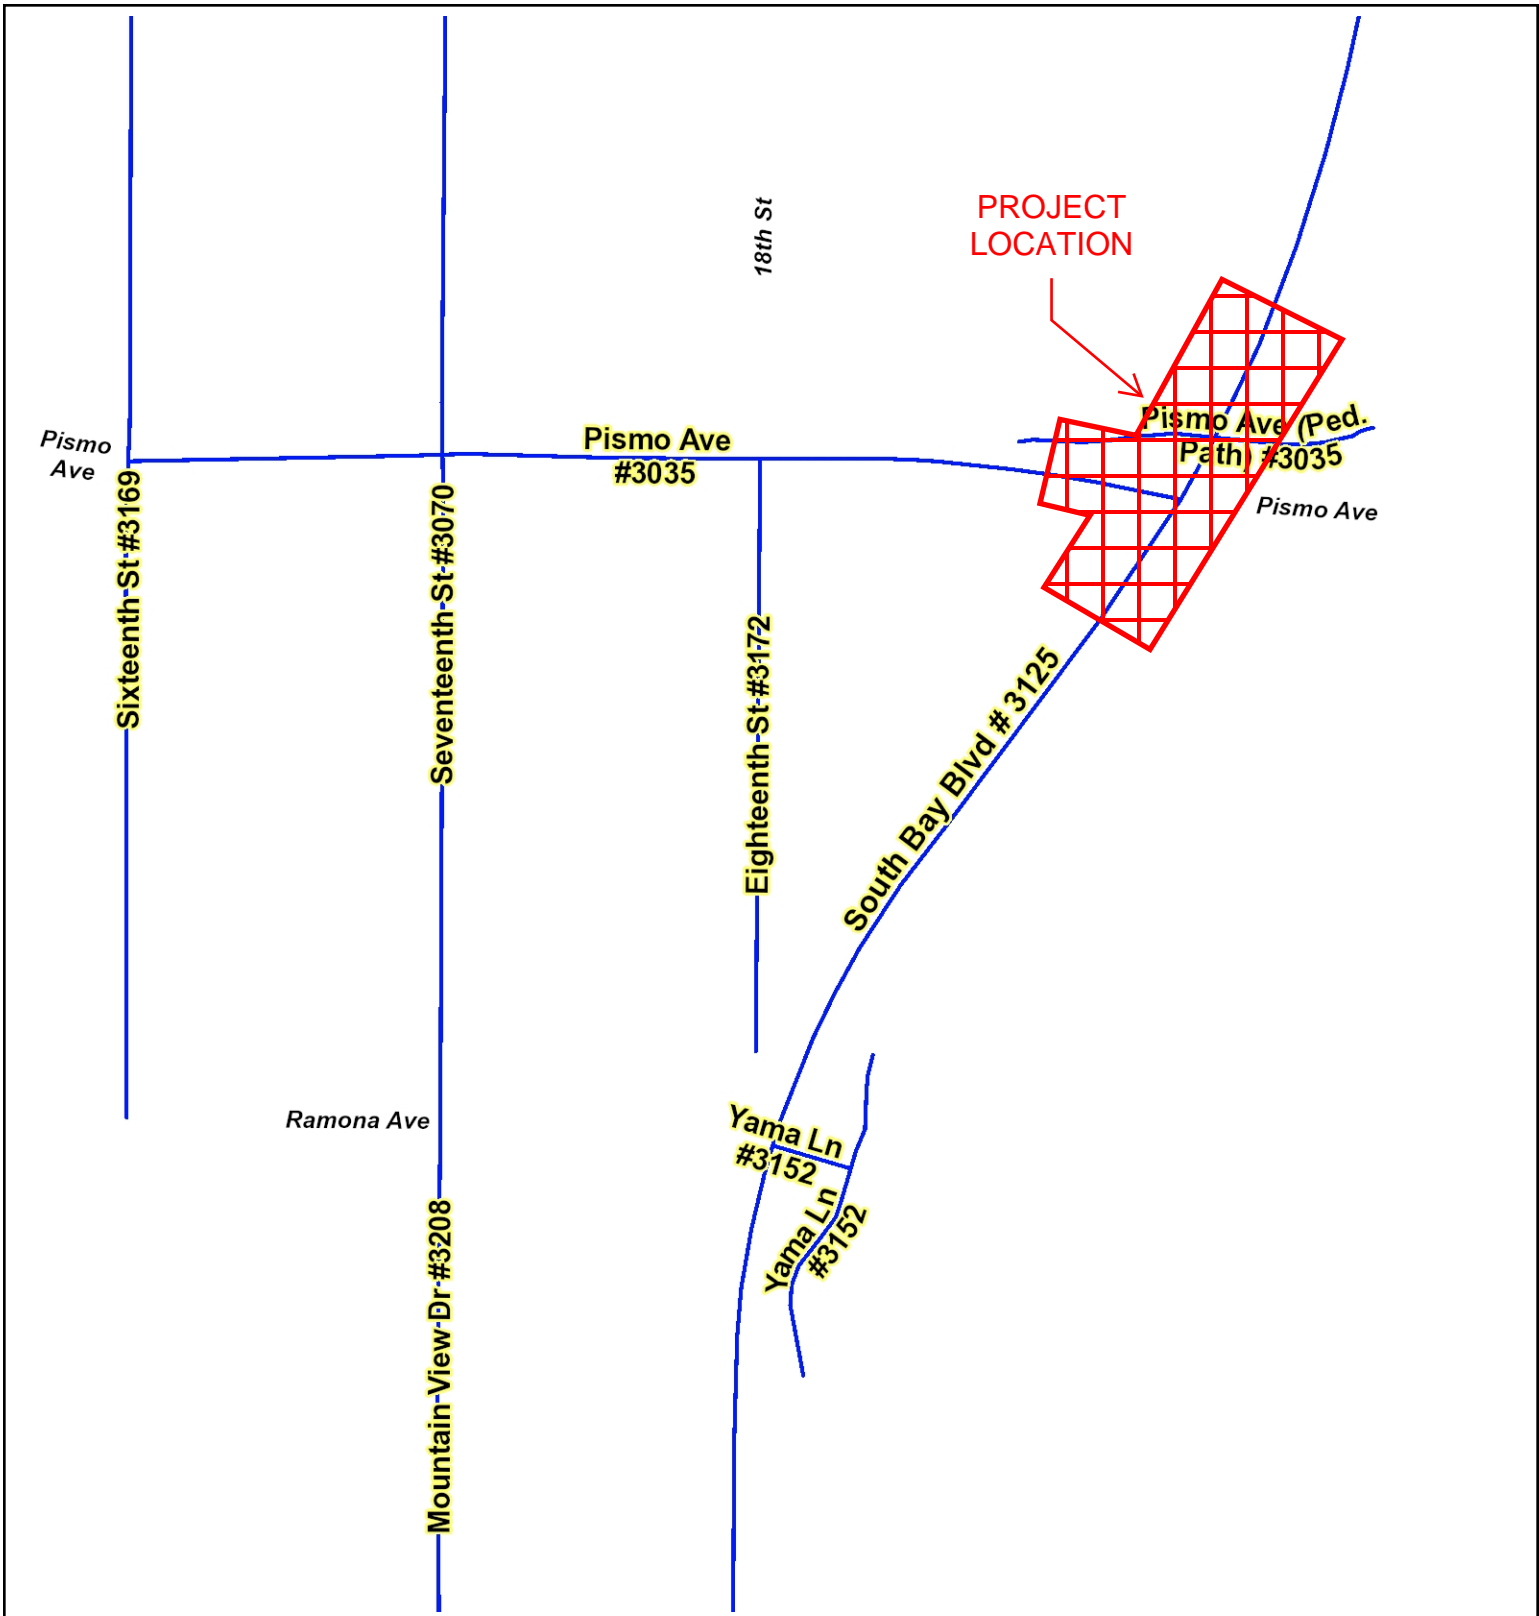

VICINITY MAP
INTERSECTION LIGHTING
VINEYARD DR at SANTA RITA RD
TEMPLETON, CA
 COUNTY OF SAN LUIS OBISPO
 DEPARTMENT OF PUBLIC WORKS

VICINITY MAP
INTERSECTION LIGHTING
SOUTH BAY BLVD at LOS OLIVOS AVE
CAMBRIA, CA
 COUNTY OF SAN LUIS OBISPO
 DEPARTMENT OF PUBLIC WORKS

VICINITY MAP
INTERSECTION LIGHTING
SOUTH BAY BLVD at PISMO AVE
CAMBRIA, CA

COUNTY OF SAN LUIS OBISPO
 DEPARTMENT OF PUBLIC WORKS

1: 2,400

VICINITY MAP
INTERSECTION LIGHTING
PRICE CANYON RD at ORMONDE RD
PISMO, CA
 COUNTY OF SAN LUIS OBISPO
 DEPARTMENT OF PUBLIC WORKS

VICINITY MAP
INTERSECTION LIGHTING
NOYES RD at PRINTZ RD

UNINCORPORATED AREA outside ARROYO GRANDE, CA
 COUNTY OF SAN LUIS OBISPO
 DEPARTMENT OF PUBLIC WORKS