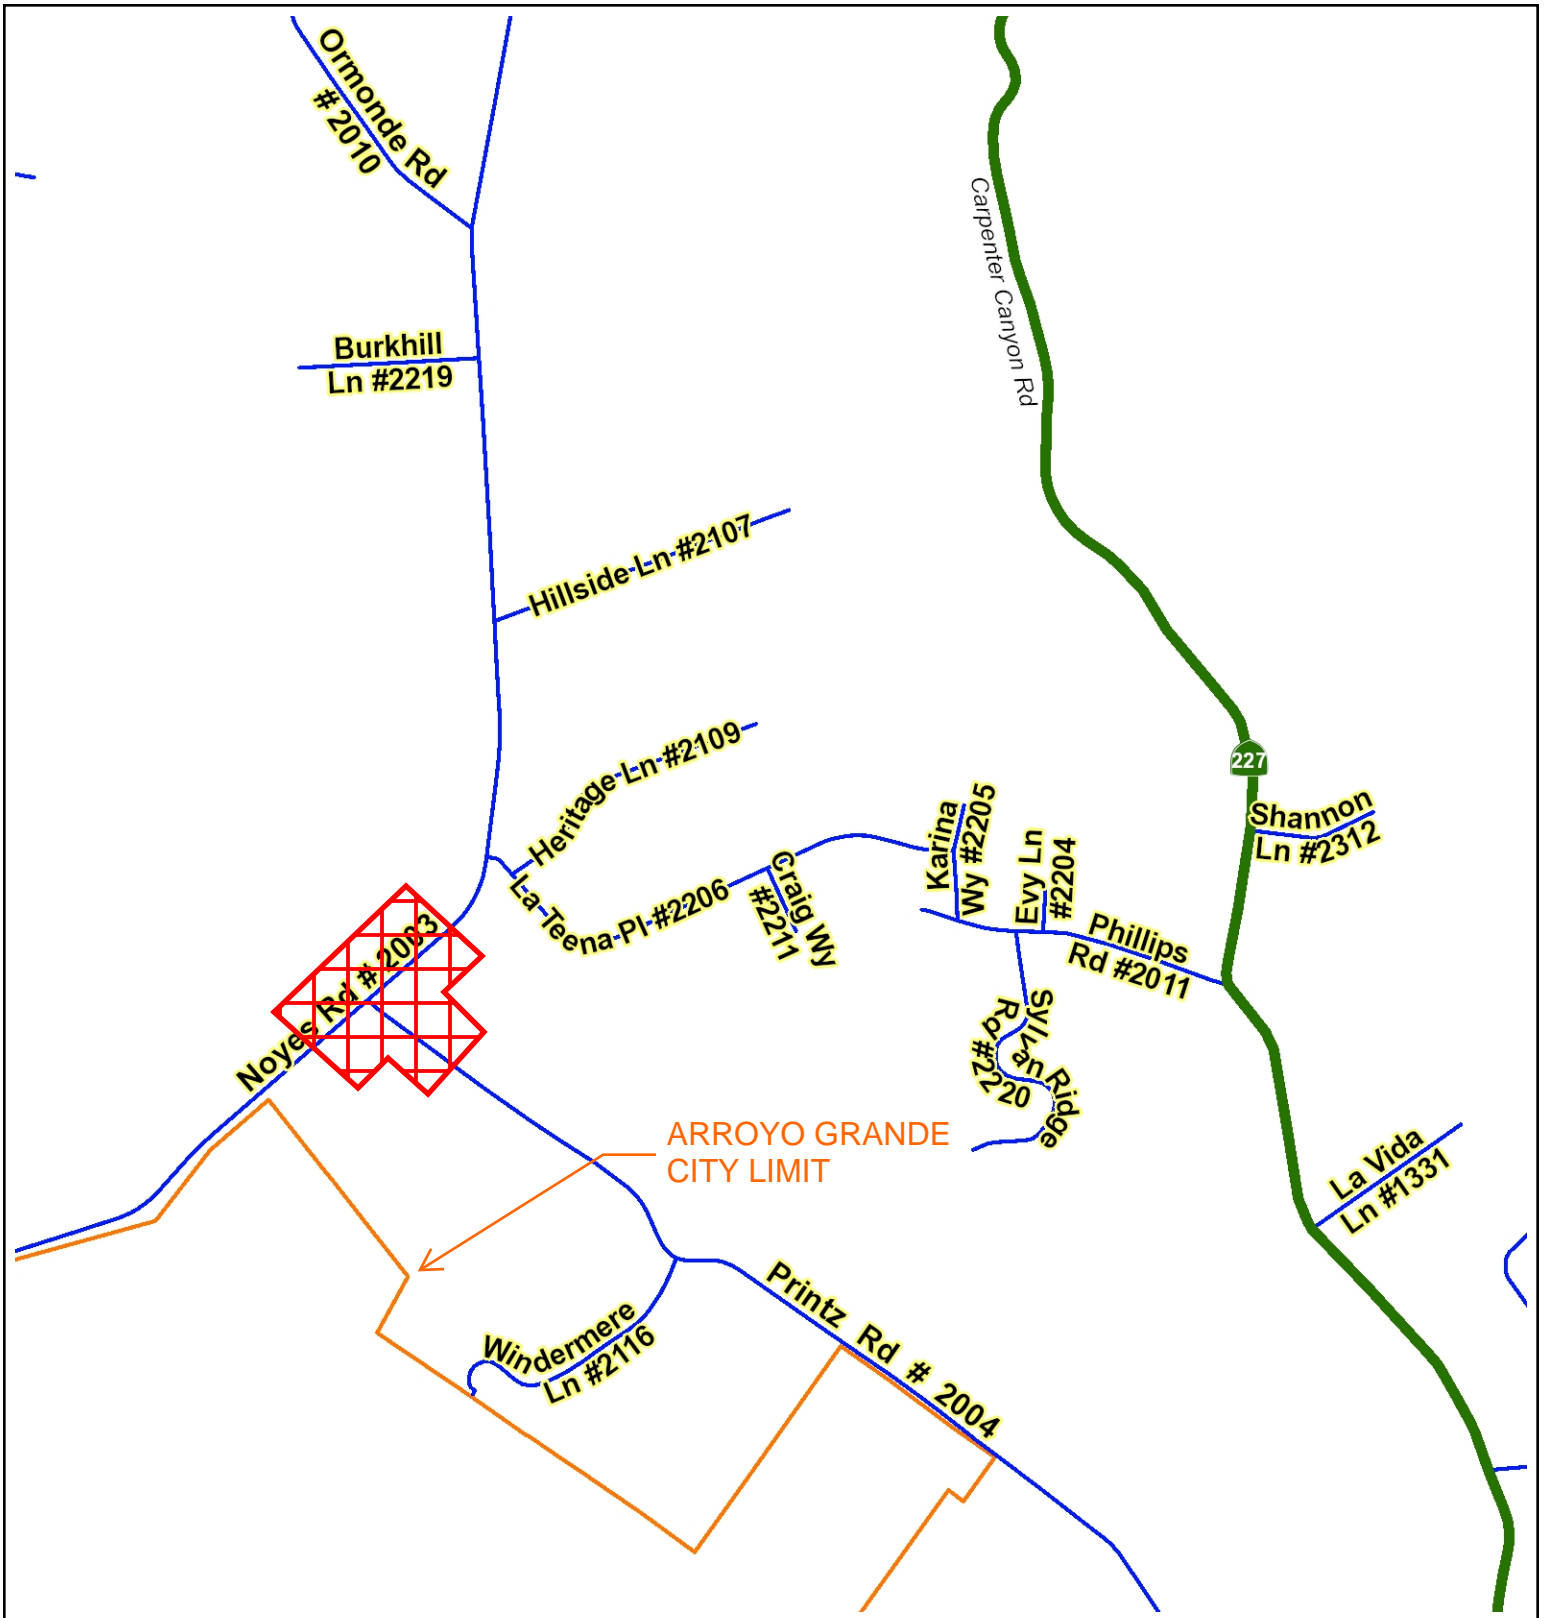

VICINITY MAP
INTERSECTION LIGHTING
VINEYARD DR at SANTA RITA RD
TEMPLETON, CA
 COUNTY OF SAN LUIS OBISPO
 DEPARTMENT OF PUBLIC WORKS

VICINITY MAP
INTERSECTION LIGHTING
SOUTH BAY BLVD at LOS OLIVOS AVE
CAMBRIA, CA
 COUNTY OF SAN LUIS OBISPO
 DEPARTMENT OF PUBLIC WORKS

VICINITY MAP
INTERSECTION LIGHTING
SOUTH BAY BLVD at PISMO AVE
CAMBRIA, CA

COUNTY OF SAN LUIS OBISPO
 DEPARTMENT OF PUBLIC WORKS

1: 2,400

VICINITY MAP
INTERSECTION LIGHTING
PRICE CANYON RD at ORMONDE RD
PISMO, CA
 COUNTY OF SAN LUIS OBISPO
 DEPARTMENT OF PUBLIC WORKS

VICINITY MAP
INTERSECTION LIGHTING
NOYES RD at PRINTZ RD

UNINCORPORATED AREA outside ARROYO GRANDE, CA
 COUNTY OF SAN LUIS OBISPO
 DEPARTMENT OF PUBLIC WORKS