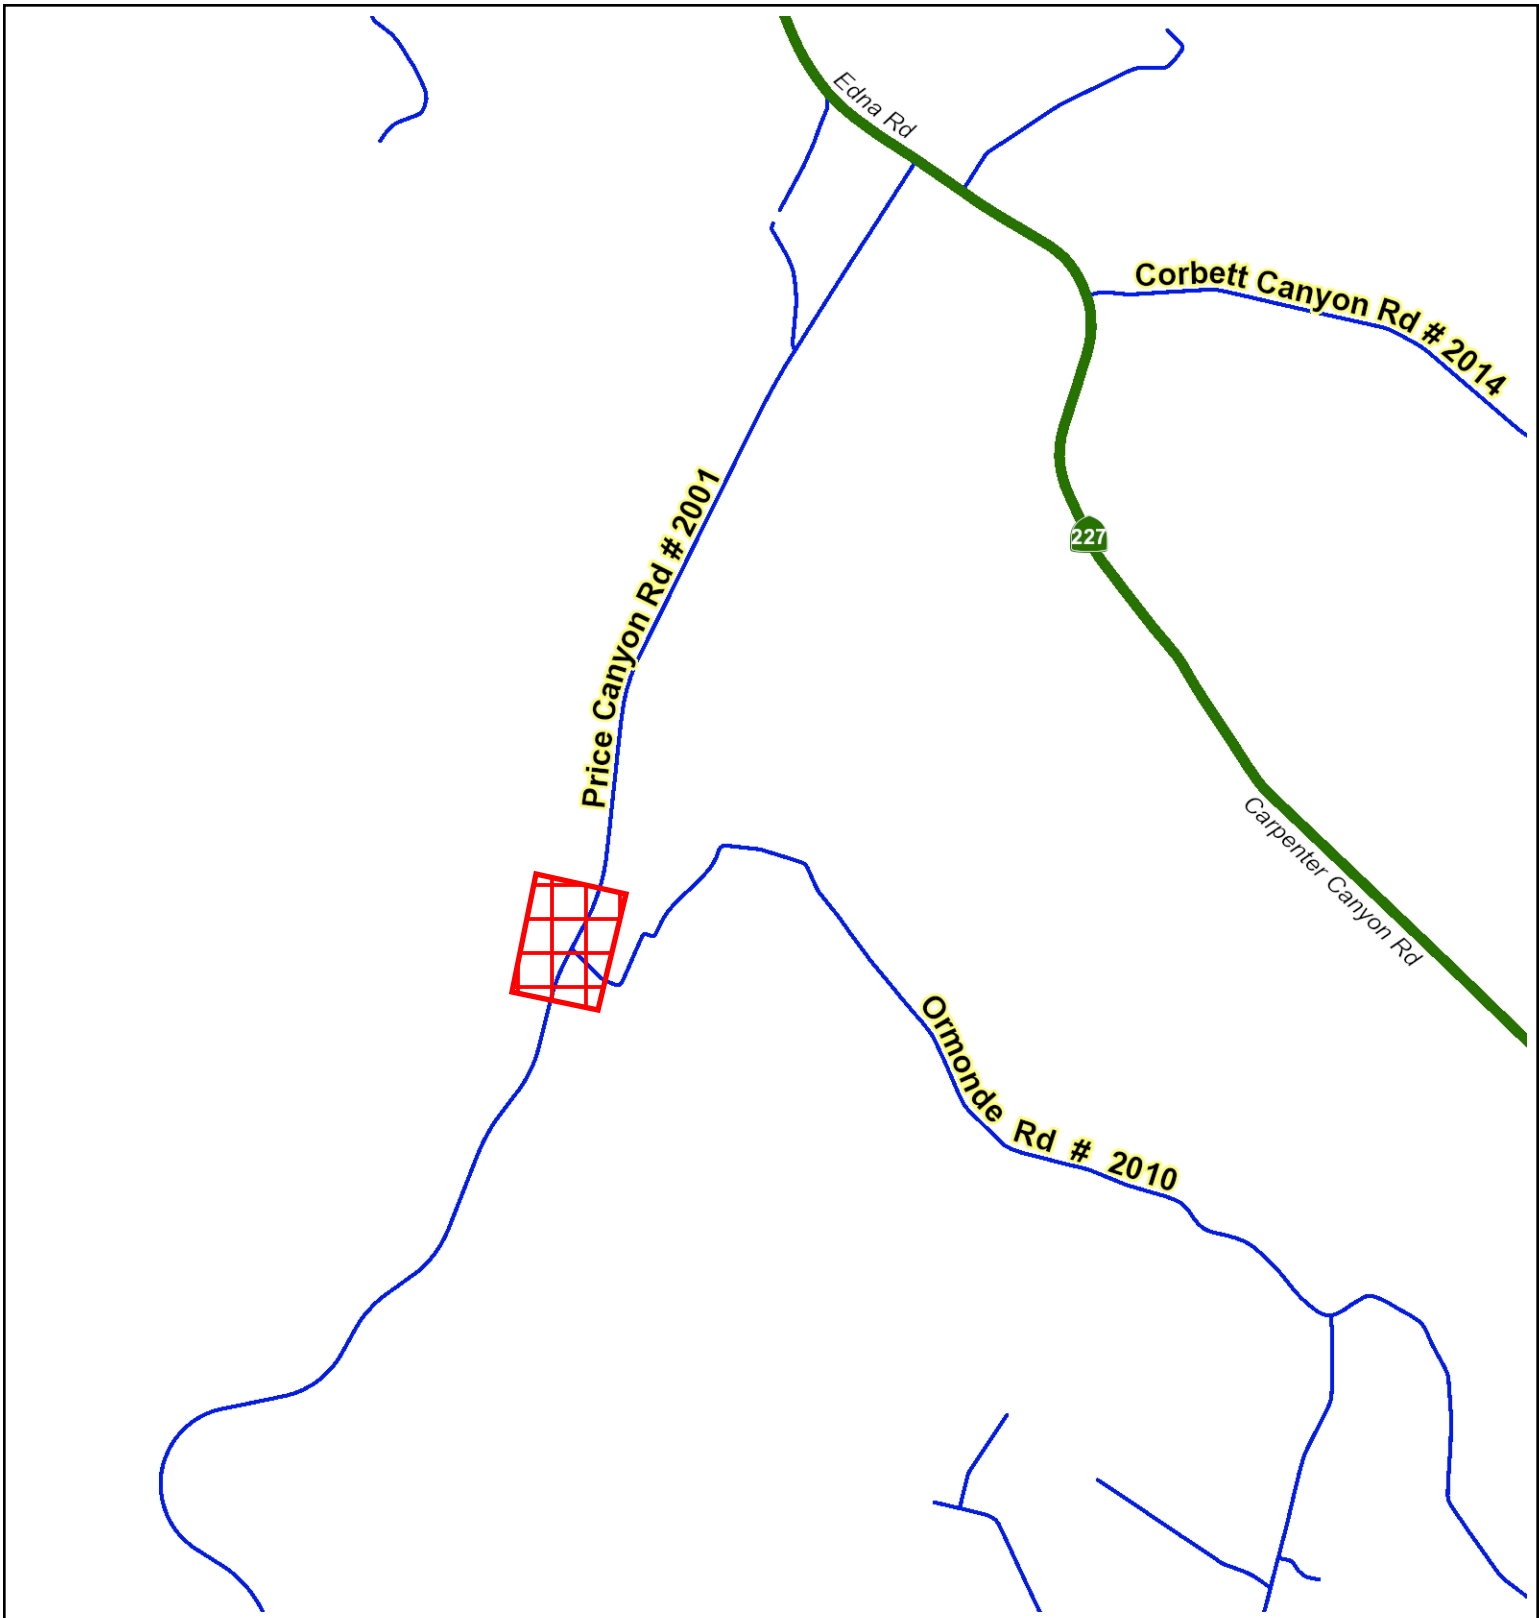

VICINITY MAP
INTERSECTION LIGHTING
VINEYARD DR at SANTA RITA RD
TEMPLETON, CA
 COUNTY OF SAN LUIS OBISPO
 DEPARTMENT OF PUBLIC WORKS

VICINITY MAP
INTERSECTION LIGHTING
SOUTH BAY BLVD at LOS OLIVOS AVE
CAMBRIA, CA
 COUNTY OF SAN LUIS OBISPO
 DEPARTMENT OF PUBLIC WORKS

VICINITY MAP
INTERSECTION LIGHTING
SOUTH BAY BLVD at PISMO AVE
CAMBRIA, CA

COUNTY OF SAN LUIS OBISPO
 DEPARTMENT OF PUBLIC WORKS

1: 2,400

VICINITY MAP
INTERSECTION LIGHTING
PRICE CANYON RD at ORMONDE RD
PISMO, CA
 COUNTY OF SAN LUIS OBISPO
 DEPARTMENT OF PUBLIC WORKS

VICINITY MAP
INTERSECTION LIGHTING
NOYES RD at PRINTZ RD

UNINCORPORATED AREA outside ARROYO GRANDE, CA
 COUNTY OF SAN LUIS OBISPO
 DEPARTMENT OF PUBLIC WORKS