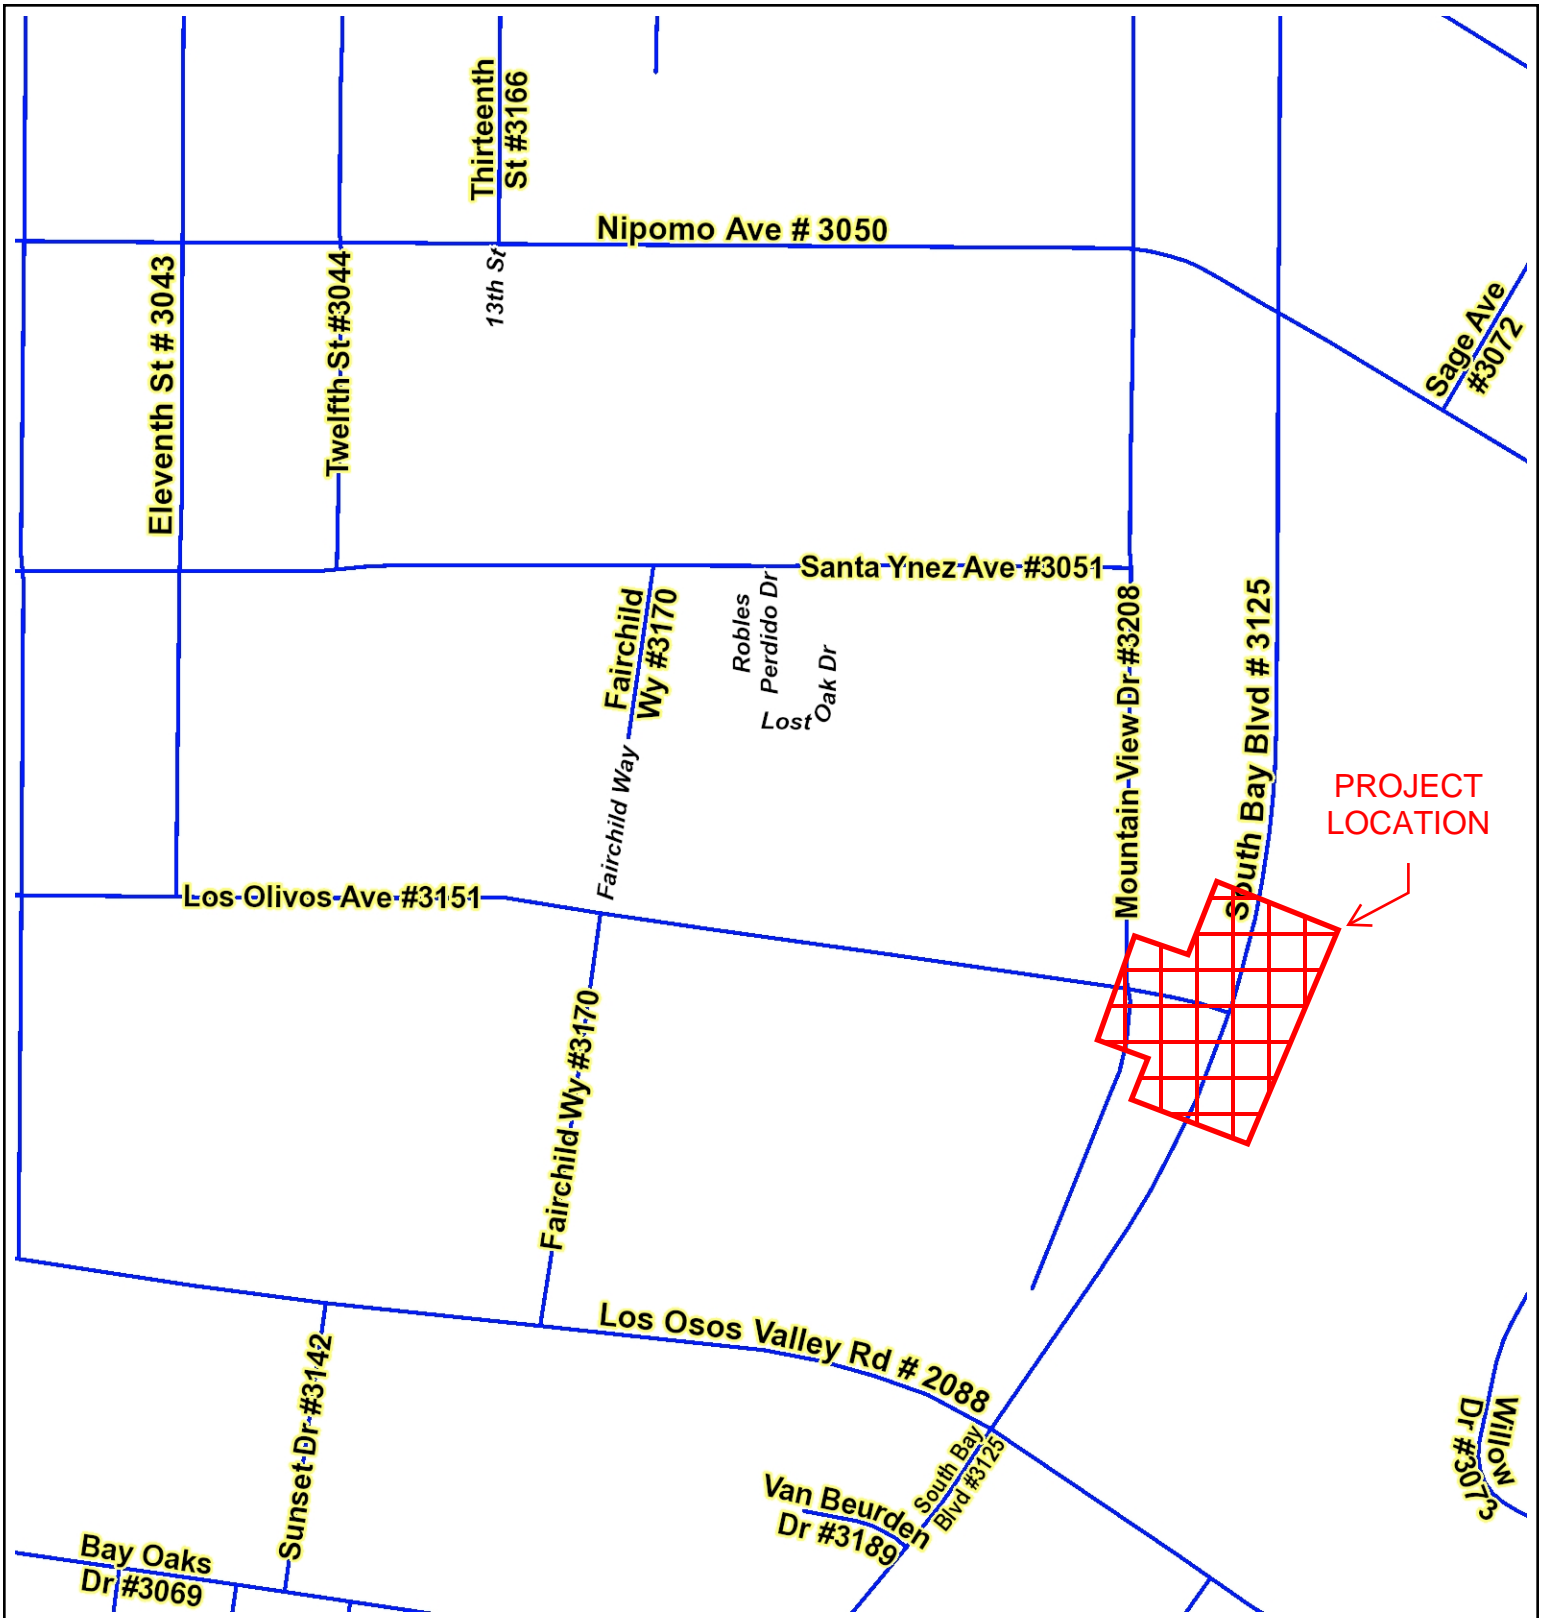

VICINITY MAP
INTERSECTION LIGHTING
VINEYARD DR at SANTA RITA RD
TEMPLETON, CA
 COUNTY OF SAN LUIS OBISPO
 DEPARTMENT OF PUBLIC WORKS

VICINITY MAP
INTERSECTION LIGHTING
SOUTH BAY BLVD at LOS OLIVOS AVE
CAMBRIA, CA
 COUNTY OF SAN LUIS OBISPO
 DEPARTMENT OF PUBLIC WORKS

VICINITY MAP
INTERSECTION LIGHTING
SOUTH BAY BLVD at PISMO AVE
CAMBRIA, CA

COUNTY OF SAN LUIS OBISPO
 DEPARTMENT OF PUBLIC WORKS

1: 2,400

VICINITY MAP
INTERSECTION LIGHTING
PRICE CANYON RD at ORMONDE RD
PISMO, CA
 COUNTY OF SAN LUIS OBISPO
 DEPARTMENT OF PUBLIC WORKS

VICINITY MAP
INTERSECTION LIGHTING
NOYES RD at PRINTZ RD

UNINCORPORATED AREA outside ARROYO GRANDE, CA
 COUNTY OF SAN LUIS OBISPO
 DEPARTMENT OF PUBLIC WORKS