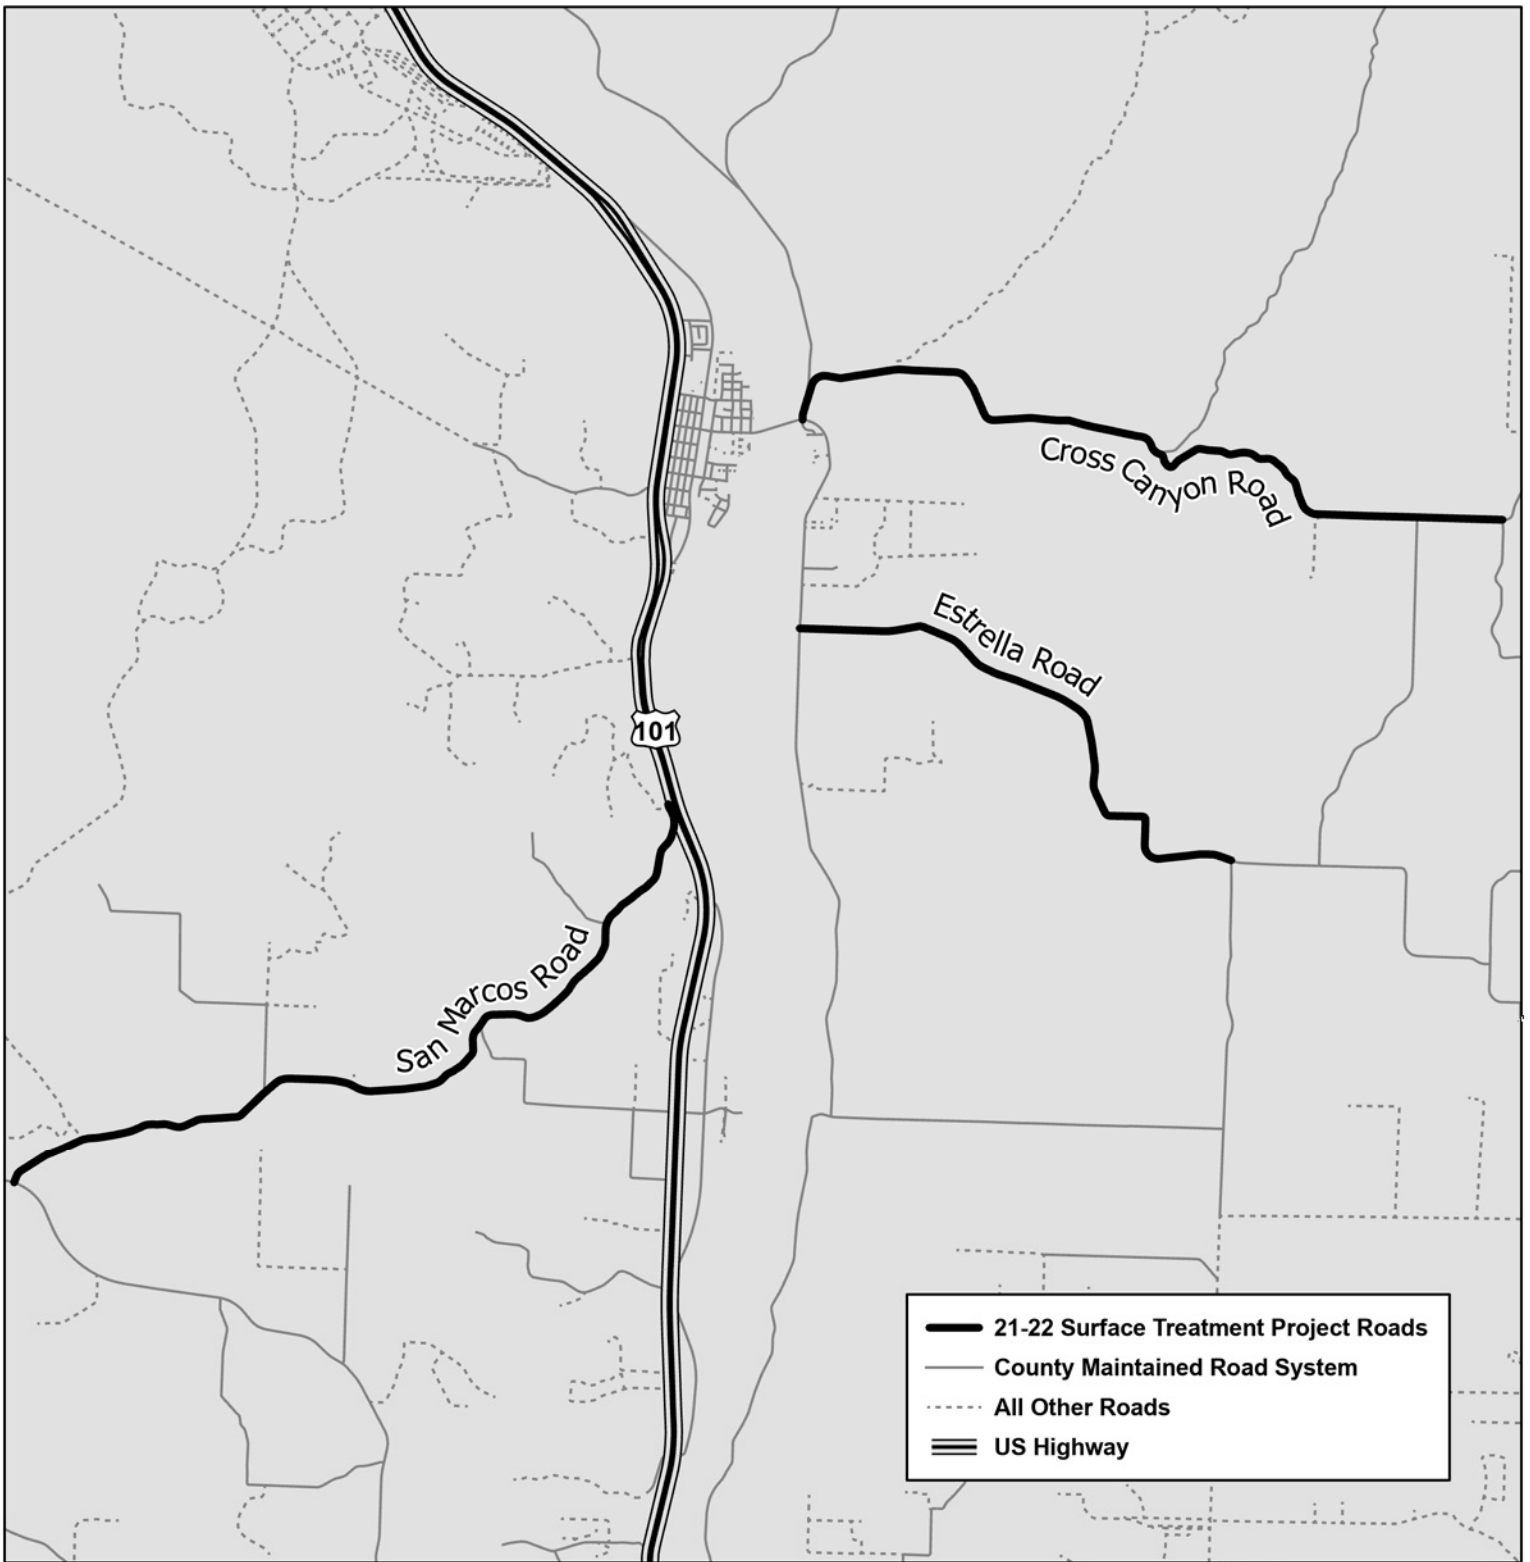

21-22 Surface Treatment Project Roads
	County Maintained Road System
	All Other Roads
	US Highway

VICINITY MAP

San Miguel, CA

COUNTY OF SAN LUIS OBISPO
DEPARTMENT OF PUBLIC WORKS

1:70,000

Map by: JHoffman

Printed: 10/16/2024