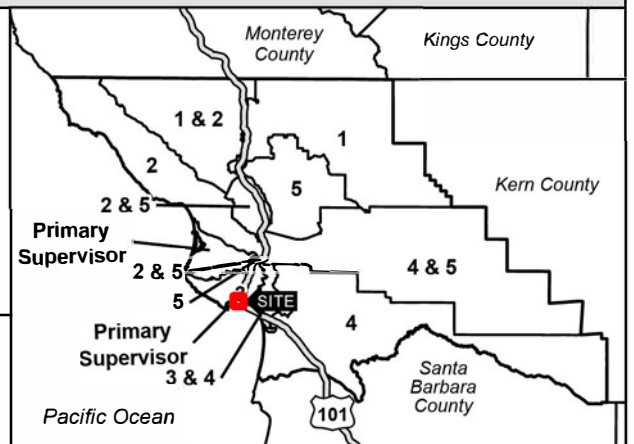

21-22 Surface Treatment Project Roads
	County Maintained Road System
	All Other Roads
	US Highway

VICINITY MAP

Avila Beach, CA

COUNTY OF SAN LUIS OBISPO
DEPARTMENT OF PUBLIC WORKS

1:15,500

Map by: JHoffman

Printed: 10/16/2024