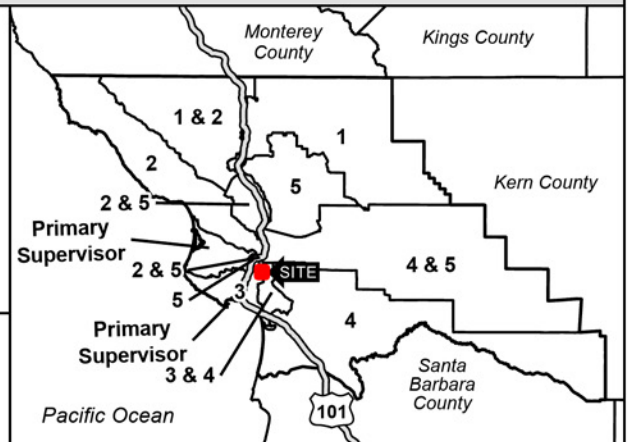

VICINITY MAP

San Luis Obispo, CA

COUNTY OF SAN LUIS OBISPO
DEPARTMENT OF PUBLIC WORKS

1:35,000

Map by: JHoffman

Printed: 10/16/2024

	21-22 Surface Treatment Project Roads
	County Maintained Road System
	All Other Roads
	State Highway

VICINITY MAP

San Luis Obispo, CA

COUNTY OF SAN LUIS OBISPO
DEPARTMENT OF PUBLIC WORKS

Map by: JHoffman
Printed: 10/16/2024

VICINITY MAP

Rural San Luis Obispo, CA

COUNTY OF SAN LUIS OBISPO
DEPARTMENT OF PUBLIC WORKS