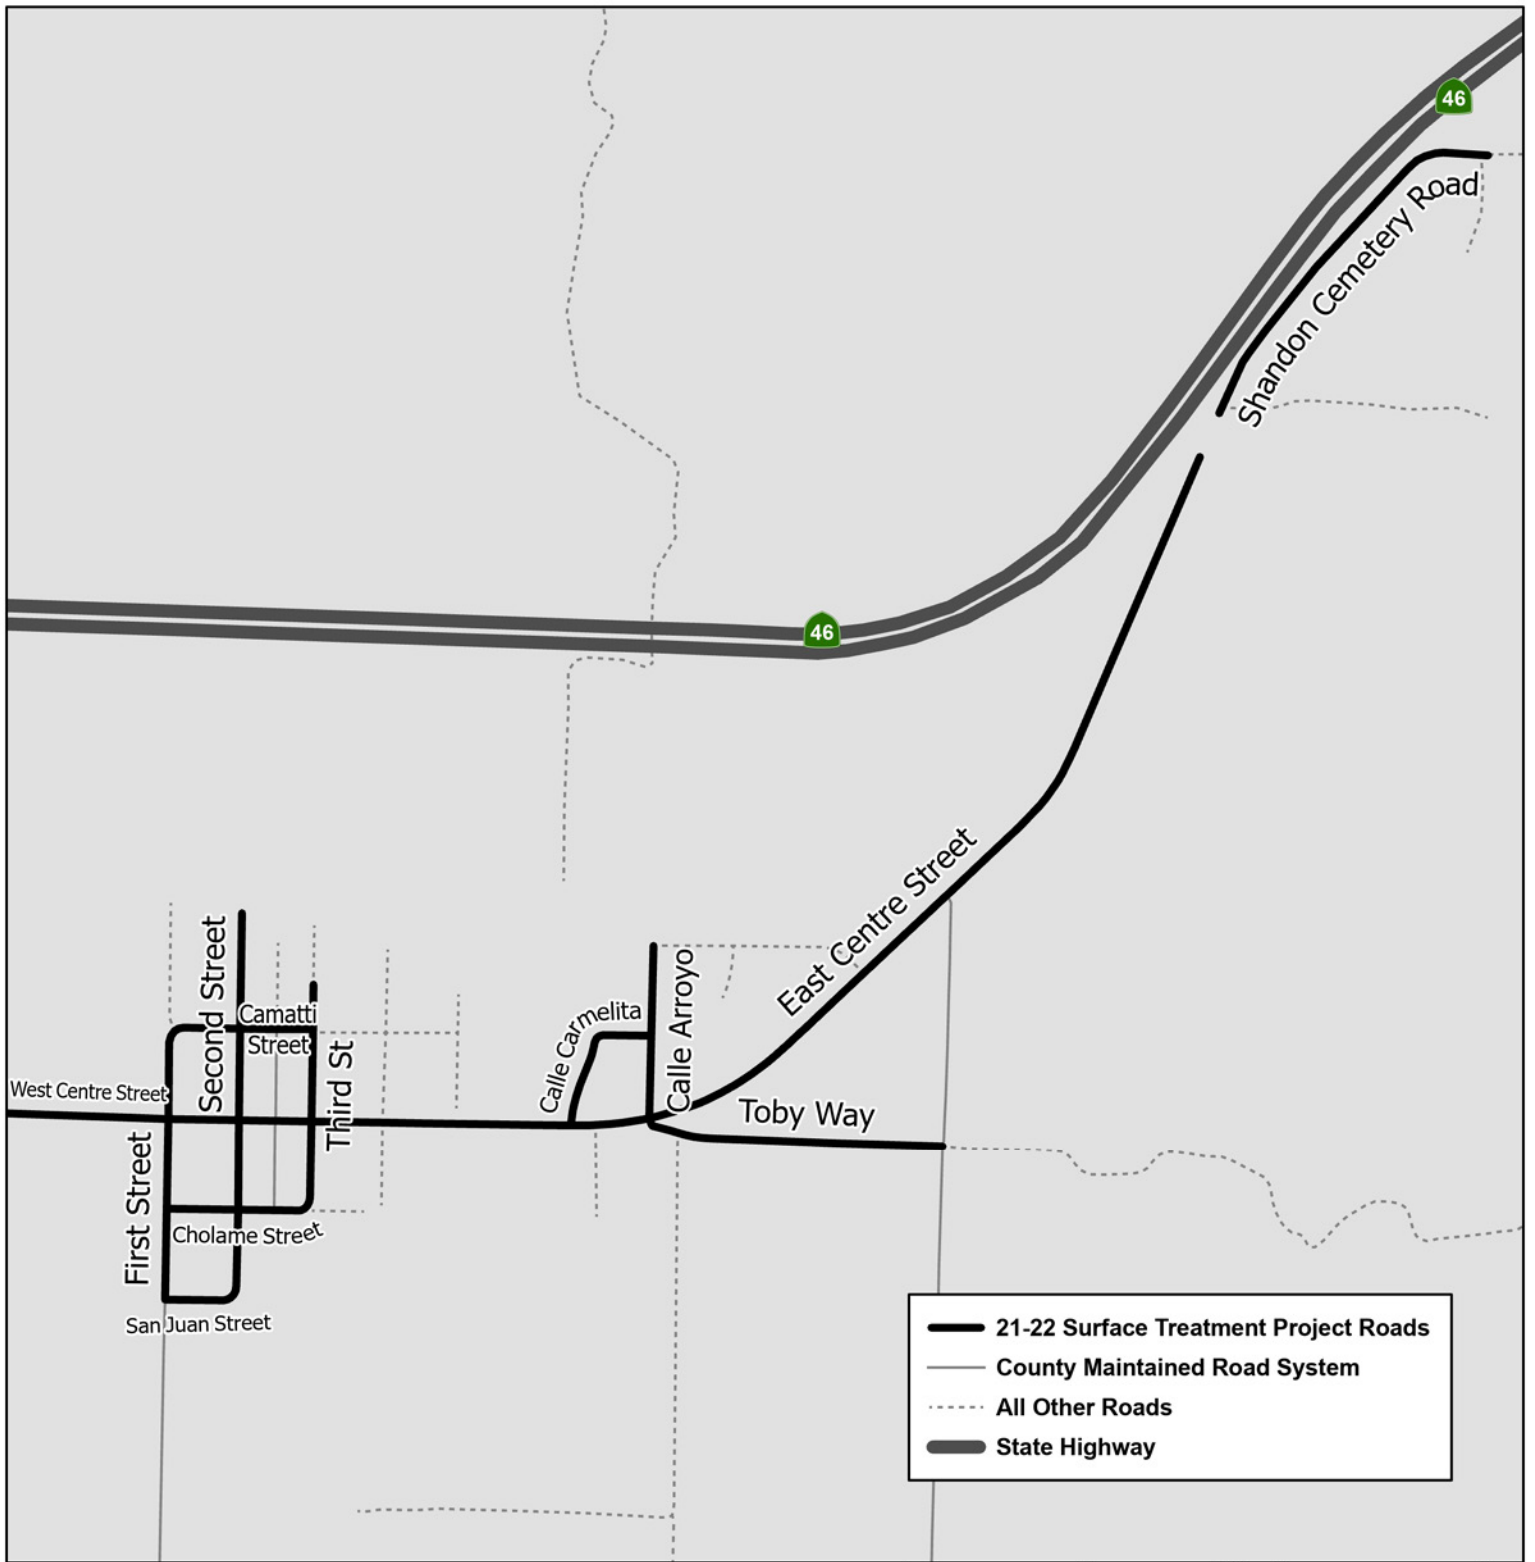

	21-22 Surface Treatment Project Roads
	County Maintained Road System
	All Other Roads
	US Highway

VICINITY MAP

Avila Beach, CA

COUNTY OF SAN LUIS OBISPO
DEPARTMENT OF PUBLIC WORKS

1:15,500

Map by: JHoffman

Map by: JHoffman

Printed: 10/16/2024

	21-22 Surface Treatment Project Roads
	County Maintained Road System
	All Other Roads
	State Highway

VICINITY MAP

Shandon, CA

COUNTY OF SAN LUIS OBISPO
DEPARTMENT OF PUBLIC WORKS

1:12,000

Map by: JHoffman

Printed: 10/16/2024

West Centre Street

41

Starkey Road

	21-22 Surface Treatment Project Roads
	County Maintained Road System
	All Other Roads
	State Highway

VICINITY MAP