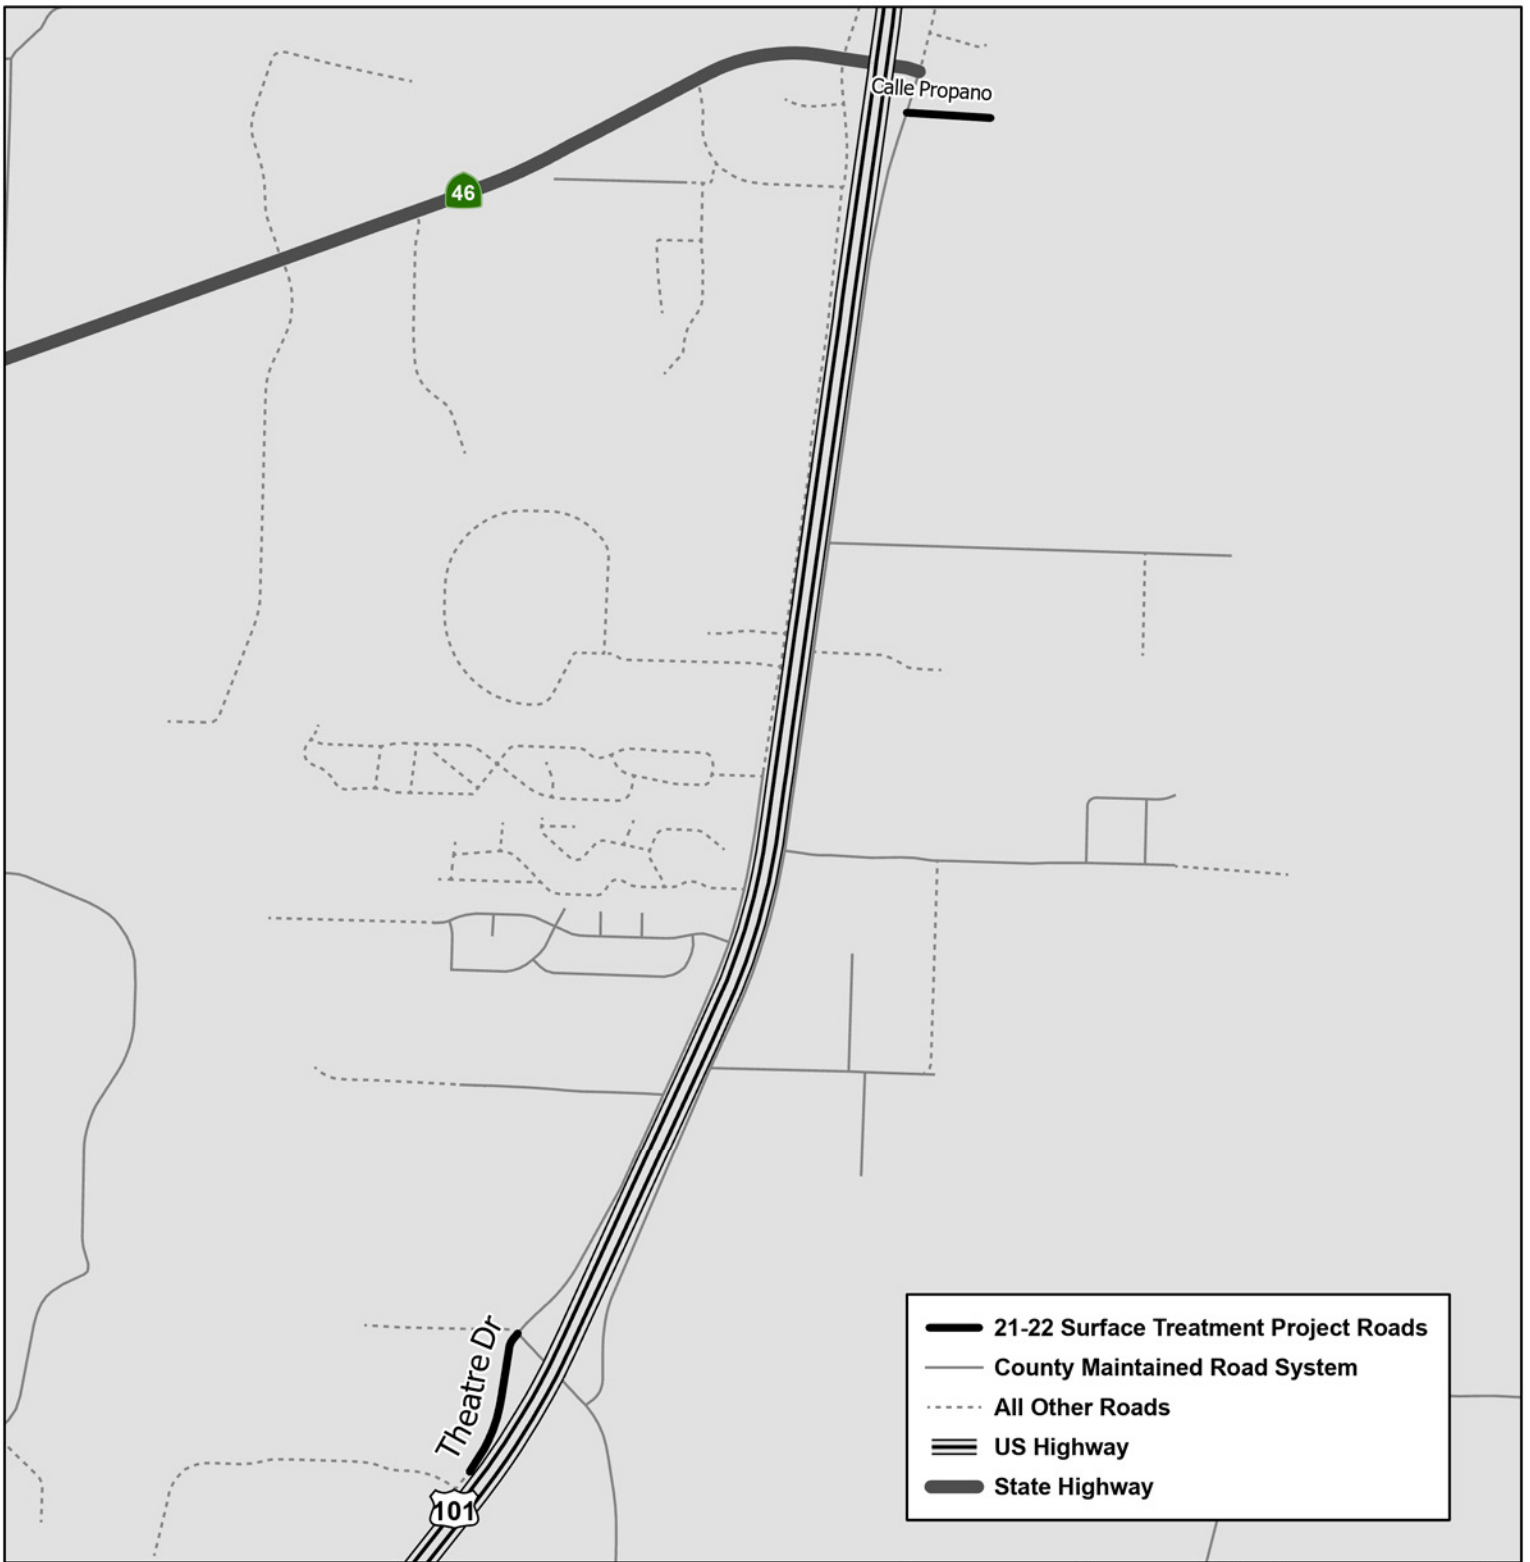

Printed: 10/16/2024

VICINITY MAP

Templeton, CA

COUNTY OF SAN LUIS OBISPO
DEPARTMENT OF PUBLIC WORKS

1:12,500

Map by: JHoffman

Printed: 10/16/2024

VICINITY MAP