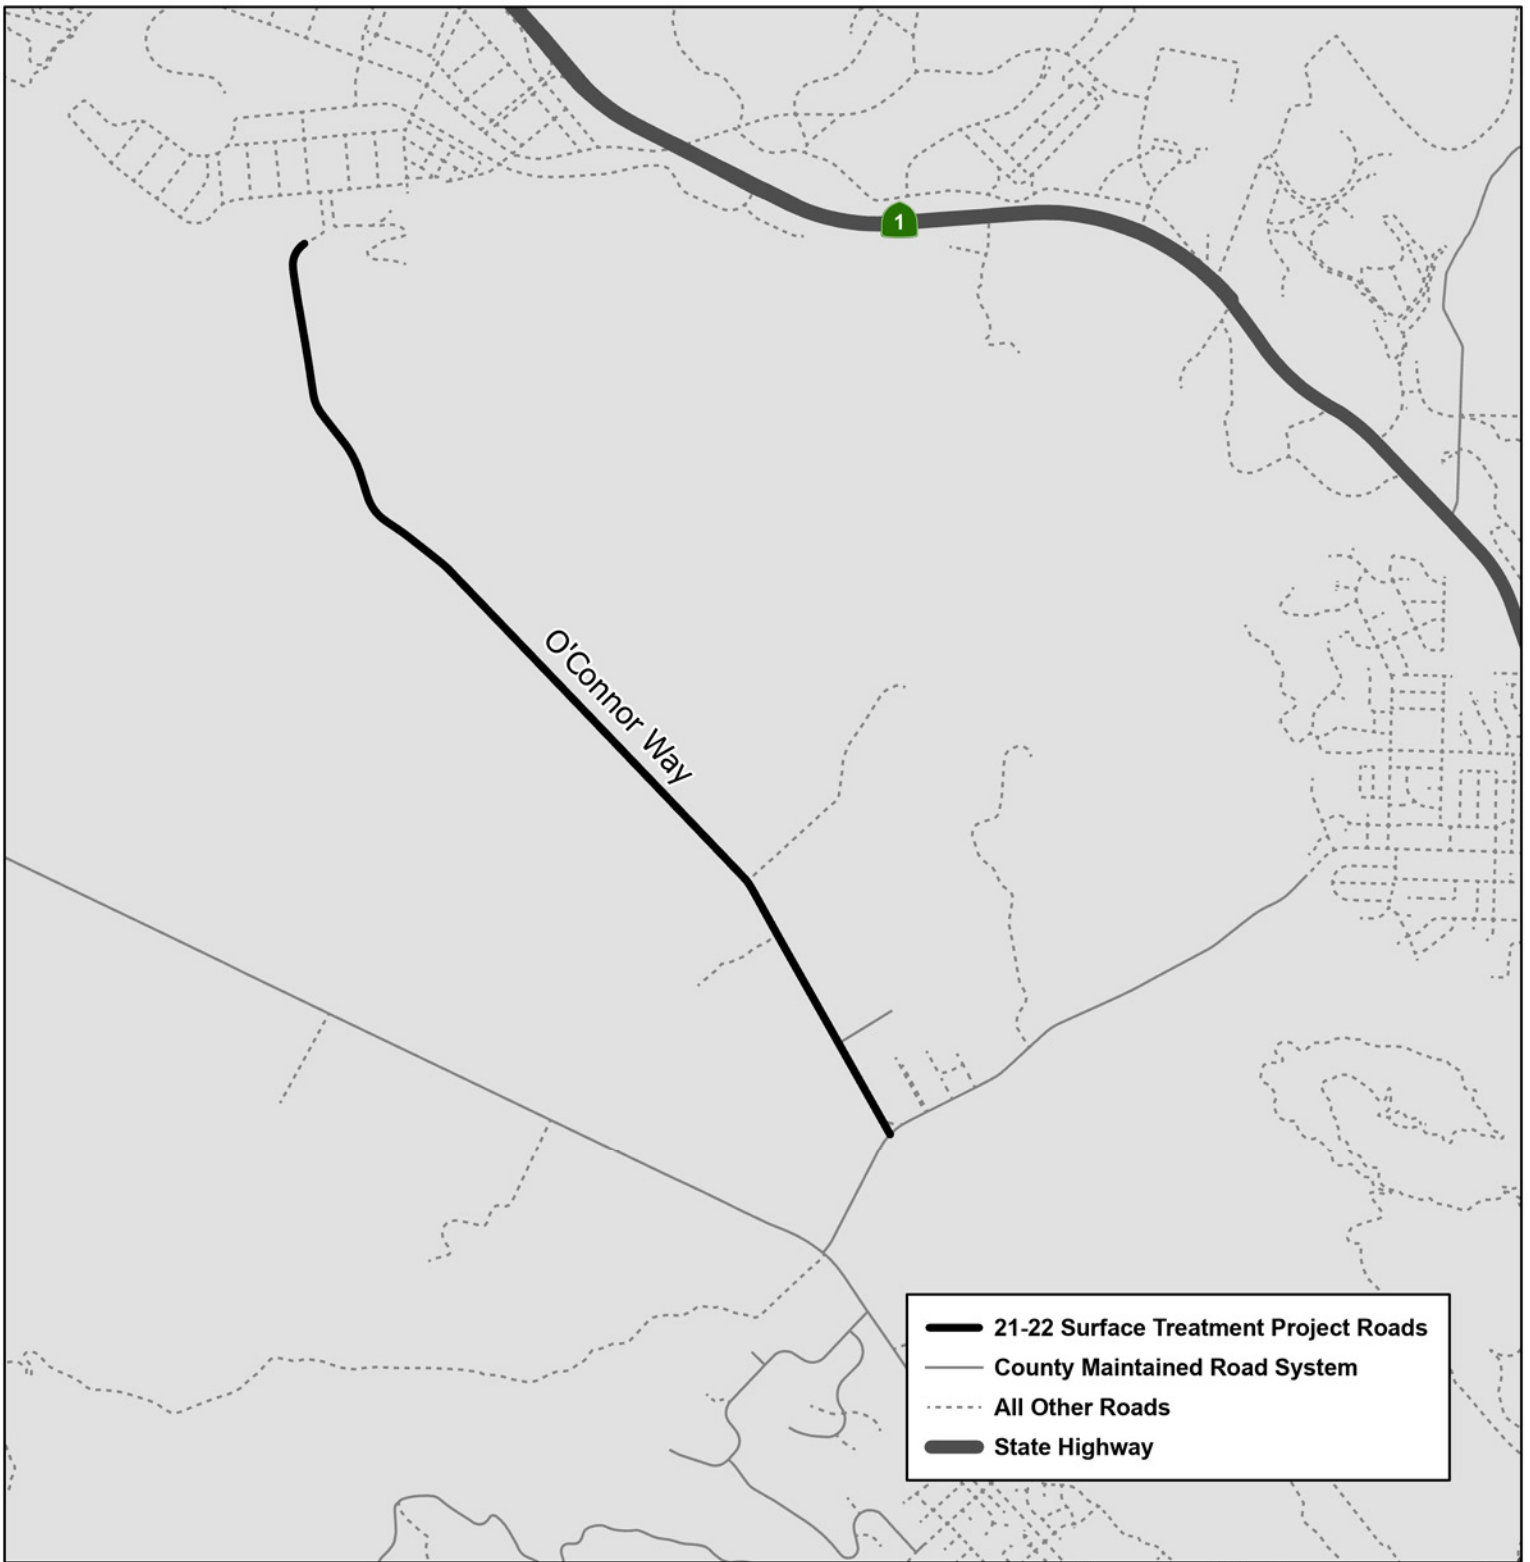

21-22 Surface Treatment Project Roads
	County Maintained Road System
	All Other Roads
	State Highway

VICINITY MAP

San Luis Obispo, CA

COUNTY OF SAN LUIS OBISPO
DEPARTMENT OF PUBLIC WORKS

1:35,000

Map by: JHoffman

Printed: 10/16/2024