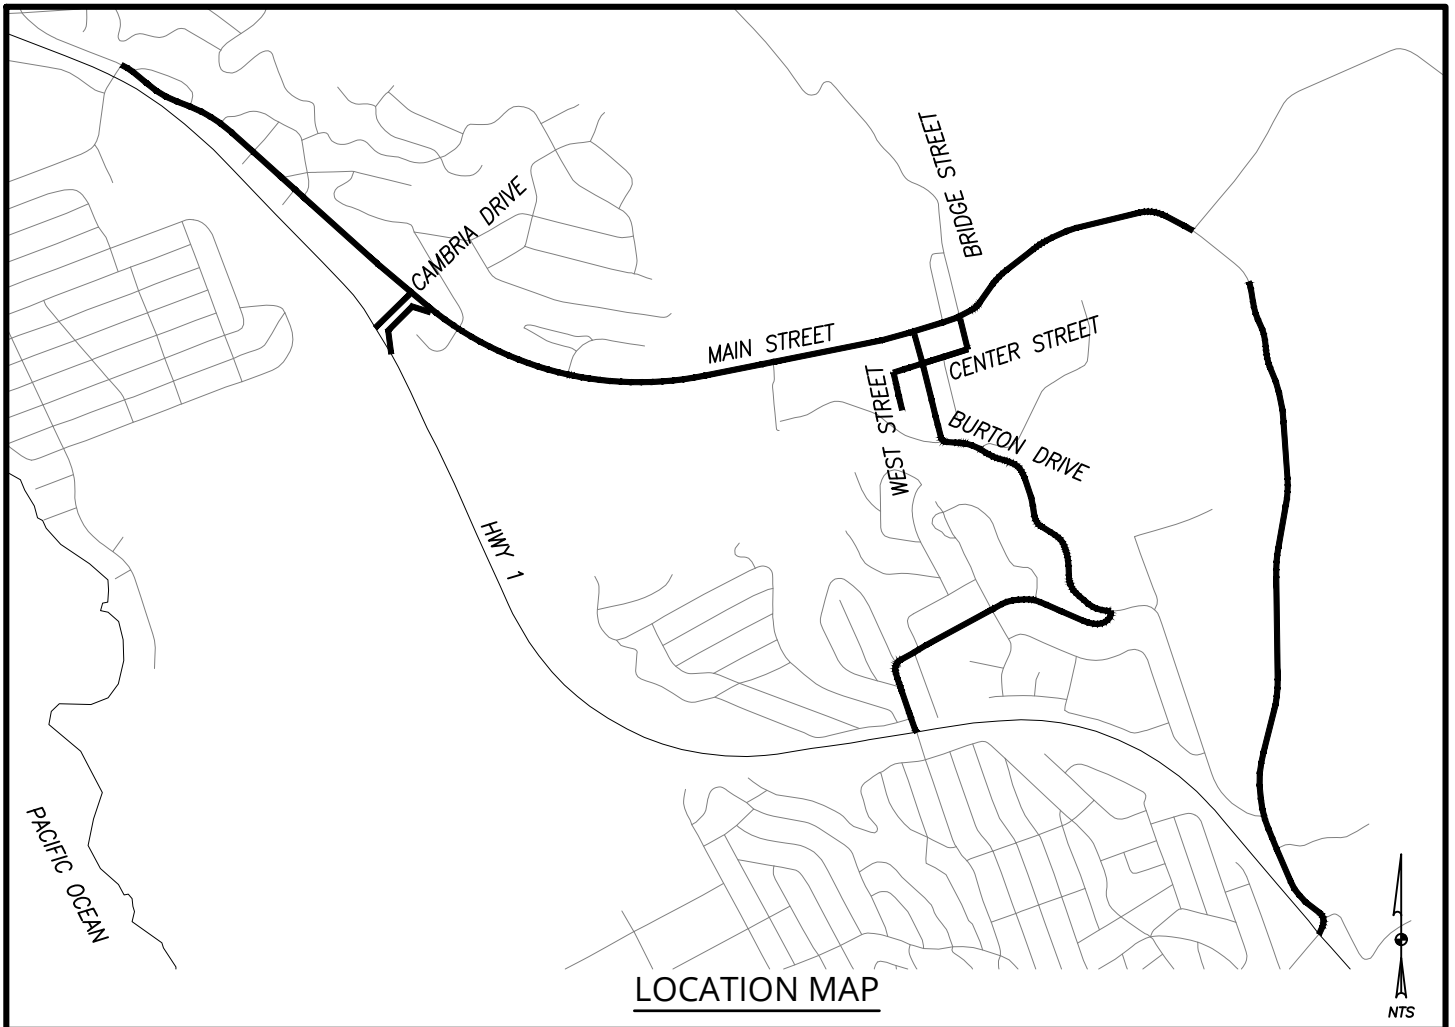

PROJECT NO. 300599

2017-18 SURFACE TREATMENT COUNTY ROADS
CAMBRIA, CA

COUNTY OF SAN LUIS OBISPO, CA
PUBLIC WORKS DEPARTMENT