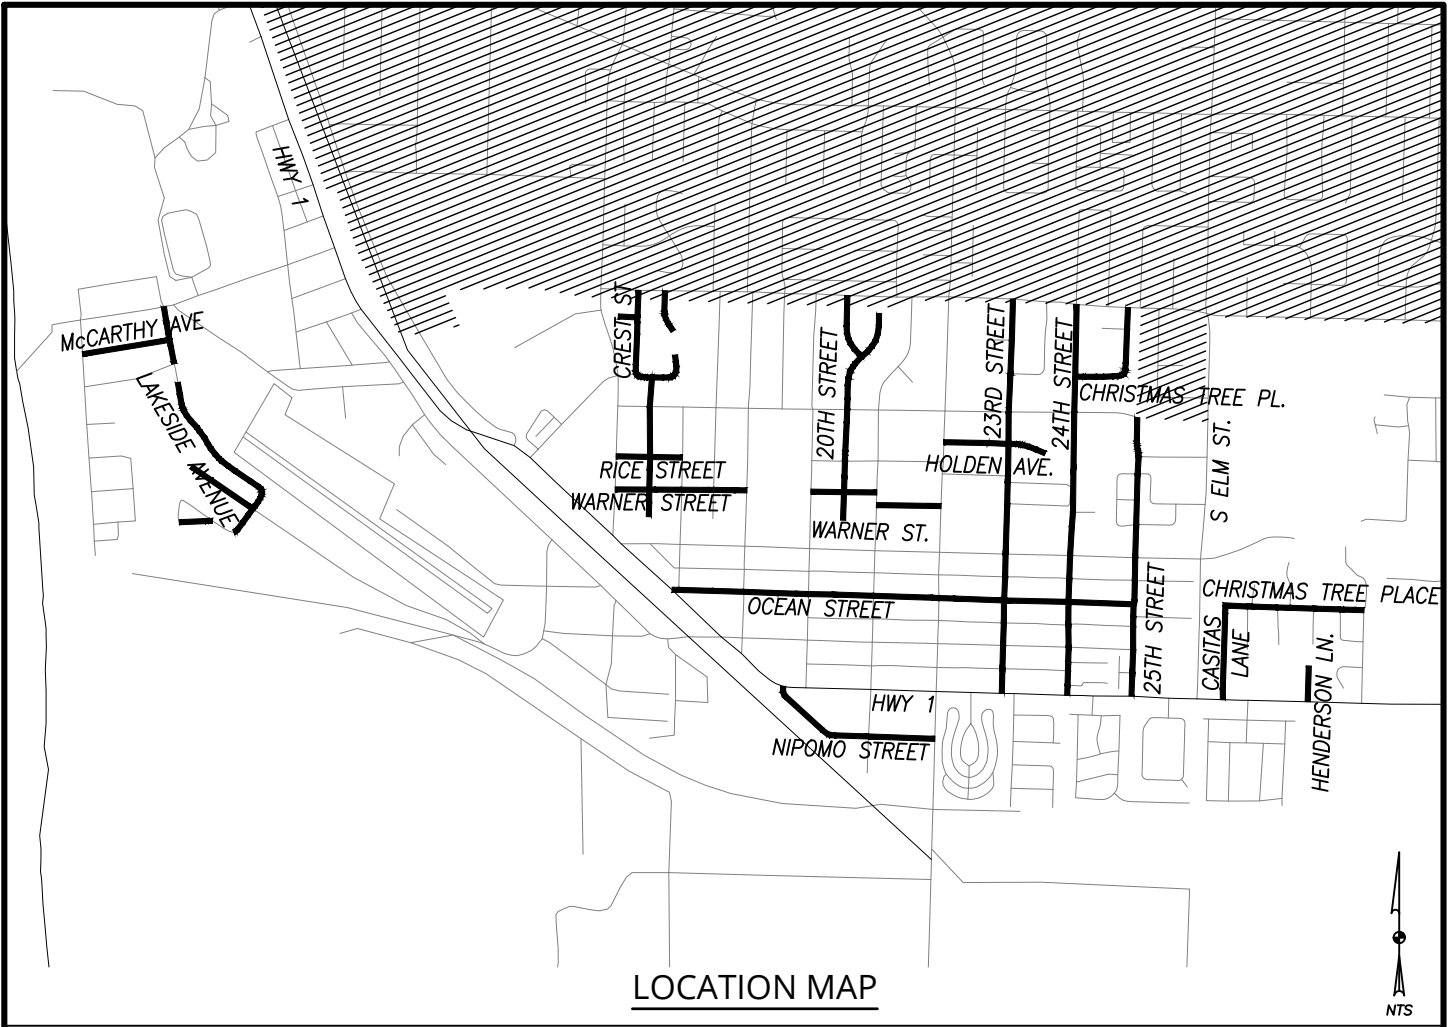

LOCATION MAP

VICINITY MAP

PROJECT NO. 300599

2017-18 SURFACE TREATMENT COUNTY ROADS  
**LOPEZ LAKE, CA**

**COUNTY OF SAN LUIS OBISPO, CA**  
**PUBLIC WORKS DEPARTMENT**

LOCATION MAP

VICINITY MAP

PROJECT NO. 300599

LOCATION MAP

VICINITY MAP

PROJECT NO. 300599

2017-18 SURFACE TREATMENT COUNTY ROADS  
**LOS OSOS, CA**

**COUNTY OF SAN LUIS OBISPO, CA**  
**PUBLIC WORKS DEPARTMENT**

PROJECT NO. 300599

2017-18 SURFACE TREATMENT COUNTY ROADS  
**OCEANO, CA**