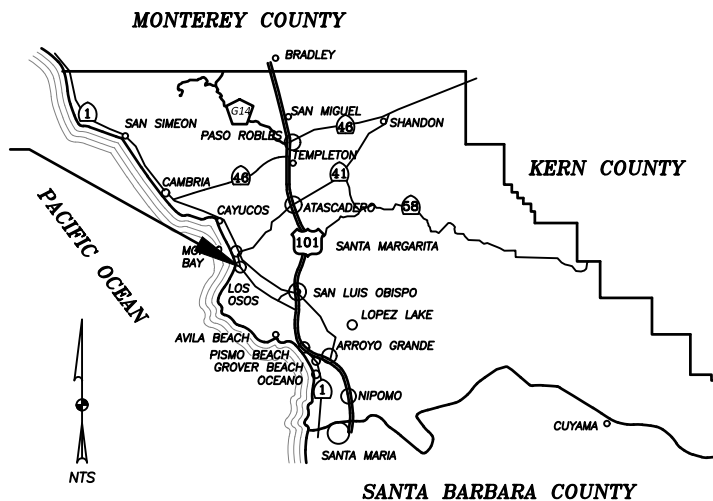

LOCATION MAP

VICINITY MAP

PROJECT NO. 300599

2017-18 SURFACE TREATMENT COUNTY ROADS  
**LOS OSOS, CA**

**COUNTY OF SAN LUIS OBISPO, CA**  
**PUBLIC WORKS DEPARTMENT**

PROJECT NO. 300599

2017-18 SURFACE TREATMENT COUNTY ROADS  
**OCEANO, CA**