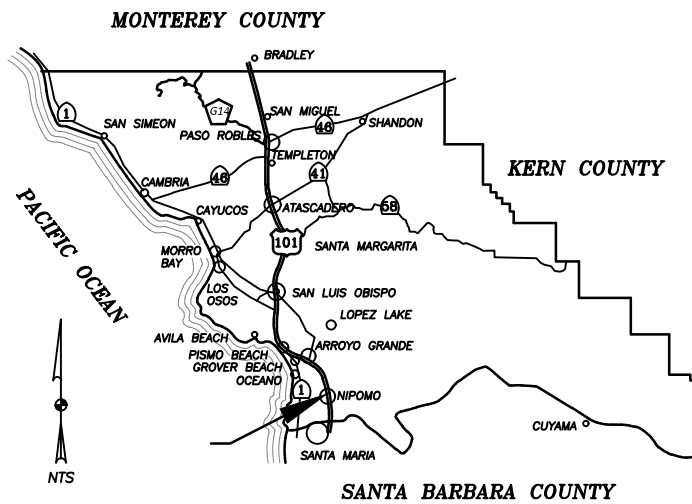

LOCATION MAP

VICINITY MAP

PROJECT NO. 300599

2017-18 SURFACE TREATMENT COUNTY ROADS
NIPOMO, CA

COUNTY OF SAN LUIS OBISPO, CA
PUBLIC WORKS DEPARTMENT