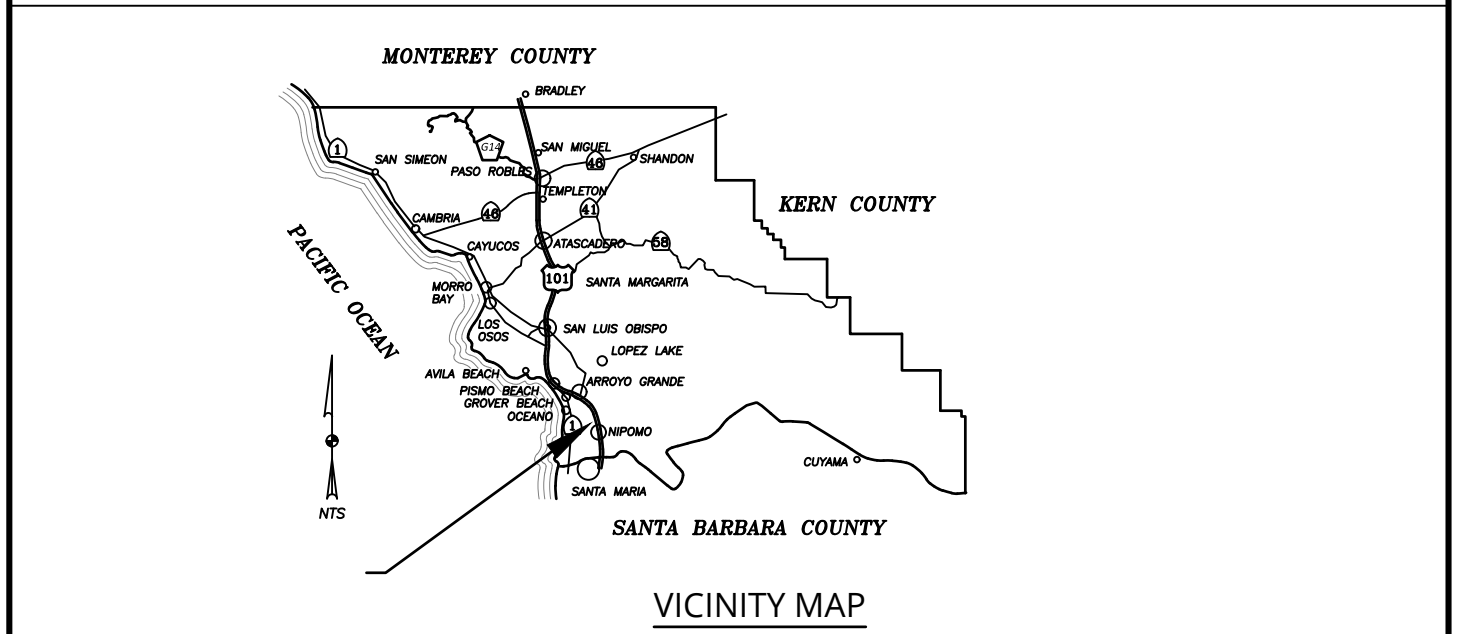

PROJECT NO. 300599

2017-18 SURFACE TREATMENT COUNTY ROADS
NIPOMO MESA, CA

COUNTY OF SAN LUIS OBISPO, CA
PUBLIC WORKS DEPARTMENT