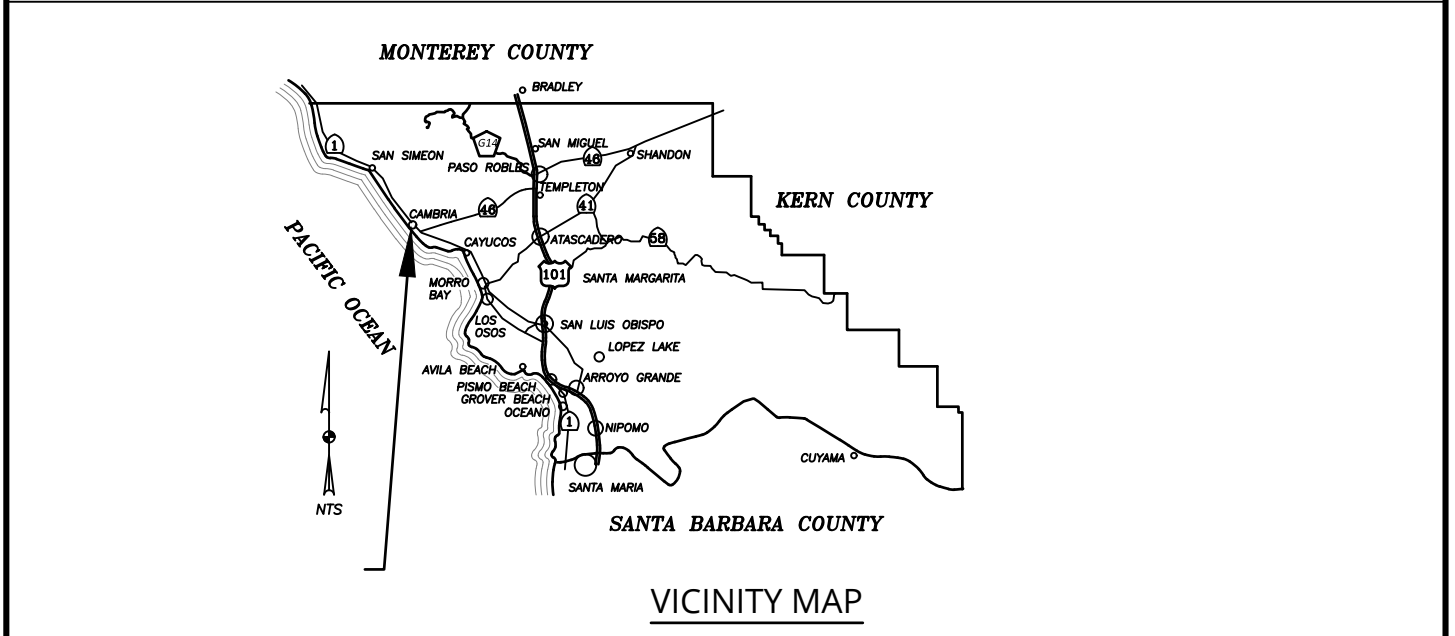

PROJECT NO. 300599

2017-18 SURFACE TREATMENT COUNTY ROADS
CAMBRIA, CA

COUNTY OF SAN LUIS OBISPO, CA
PUBLIC WORKS DEPARTMENT