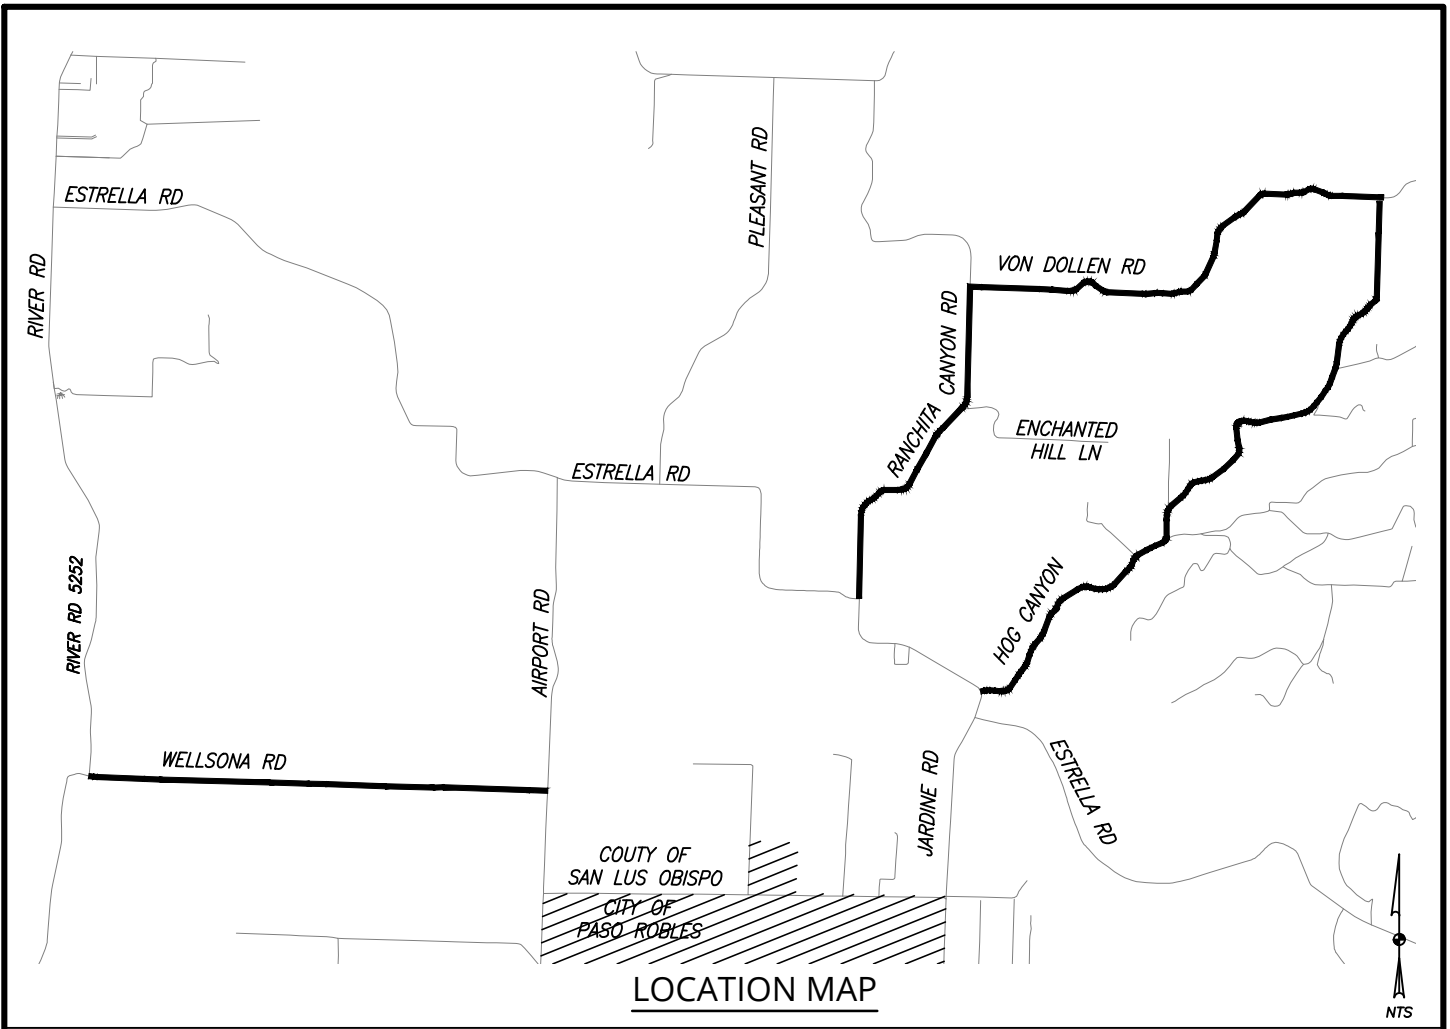

LOCATION MAP

VICINITY MAP

PROJECT NO. 300599

2017-18 SURFACE TREATMENT COUNTY ROADS  
**LOPEZ LAKE, CA**

**COUNTY OF SAN LUIS OBISPO, CA**  
**PUBLIC WORKS DEPARTMENT**

LOCATION MAP

VICINITY MAP

PROJECT NO. 300599

2017-18 SURFACE TREATMENT COUNTY ROADS  
PASO ROBLES, CA

COUNTY OF SAN LUIS OBISPO, CA  
PUBLIC WORKS DEPARTMENT

LOCATION MAP

VICINITY MAP

PROJECT NO. 300599

2017-18 SURFACE TREATMENT COUNTY ROADS  
**SAN MIGUEL, CA**

LOCATION MAP

VICINITY MAP

PROJECT NO. 300599

2017-18 SURFACE TREATMENT COUNTY ROADS  
**LOS OSOS, CA**

**COUNTY OF SAN LUIS OBISPO, CA**  
**PUBLIC WORKS DEPARTMENT**

PROJECT NO. 300599

2017-18 SURFACE TREATMENT COUNTY ROADS  
**OCEANO, CA**