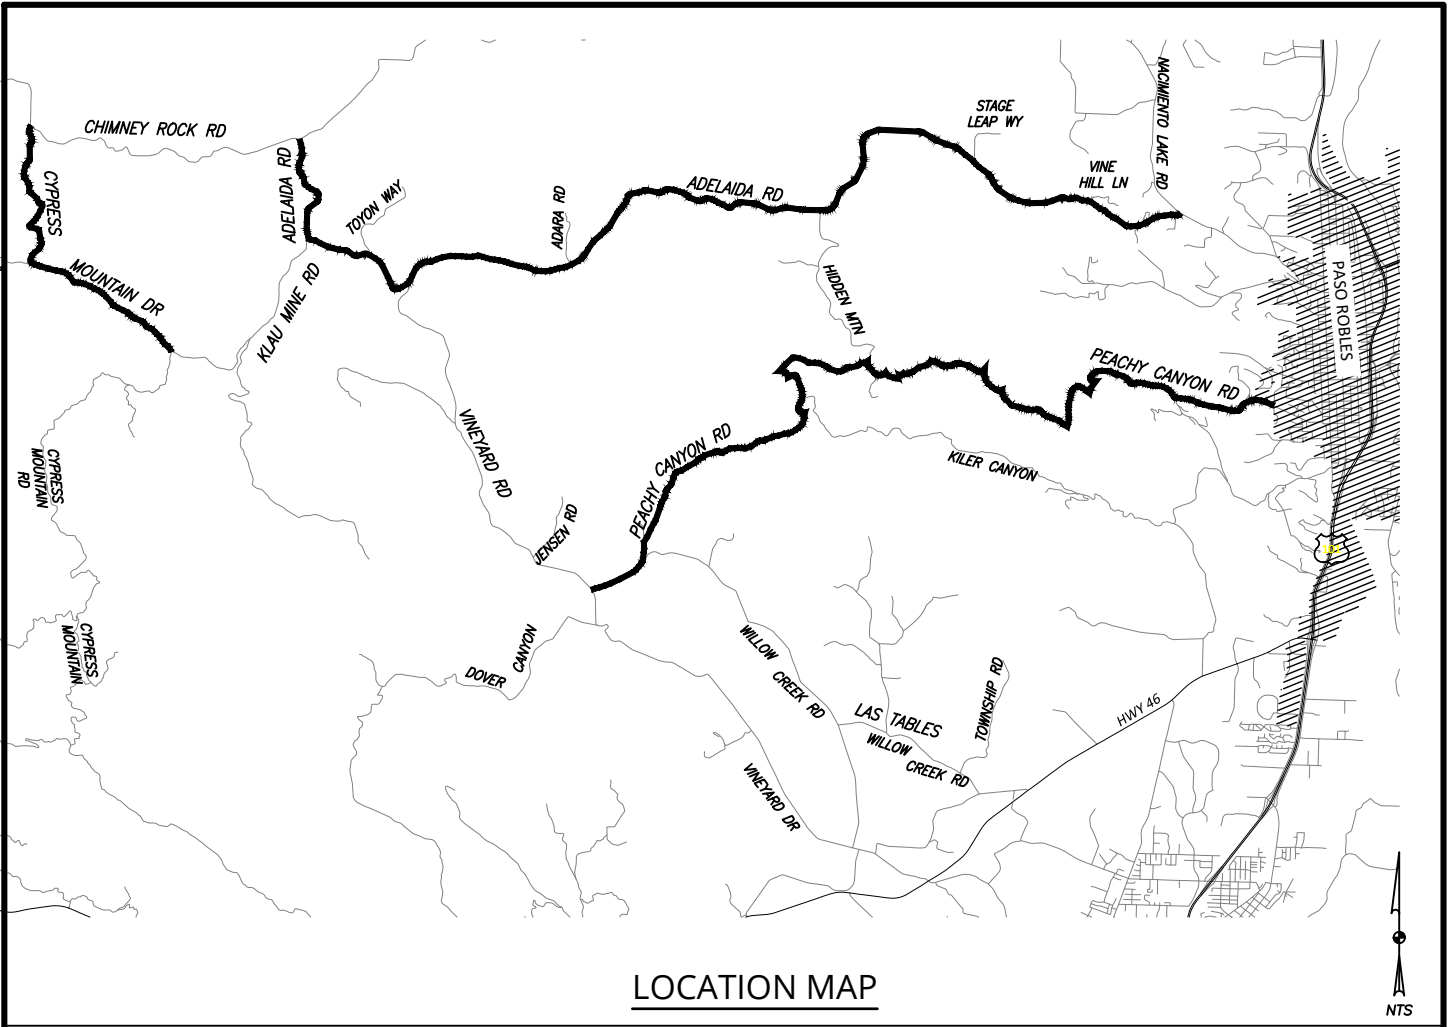

LOCATION MAP

VICINITY MAP

PROJECT NO. 300599

2017-18 SURFACE TREATMENT COUNTY ROADS  
**LOPEZ LAKE, CA**

**COUNTY OF SAN LUIS OBISPO, CA**  
**PUBLIC WORKS DEPARTMENT**

LOCATION MAP

VICINITY MAP

PROJECT NO. 300599

2017-18 SURFACE TREATMENT COUNTY ROADS  
PASO ROBLES, CA

COUNTY OF SAN LUIS OBISPO, CA  
PUBLIC WORKS DEPARTMENT

LOCATION MAP

VICINITY MAP

PROJECT NO. 300599

2017-18 SURFACE TREATMENT COUNTY ROADS  
**SAN MIGUEL, CA**

LOCATION MAP

VICINITY MAP

PROJECT NO. 300599

2017-18 SURFACE TREATMENT COUNTY ROADS  
**LOS OSOS, CA**

**COUNTY OF SAN LUIS OBISPO, CA**  
**PUBLIC WORKS DEPARTMENT**

PROJECT NO. 300599

2017-18 SURFACE TREATMENT COUNTY ROADS  
**OCEANO, CA**

VICINITY MAP

PROJECT NO. 300599

2017-18 SURFACE TREATMENT COUNTY ROADS  
**NIPOMO, CA**

*COUNTY OF SAN LUIS OBISPO, CA*  
**PUBLIC WORKS DEPARTMENT**