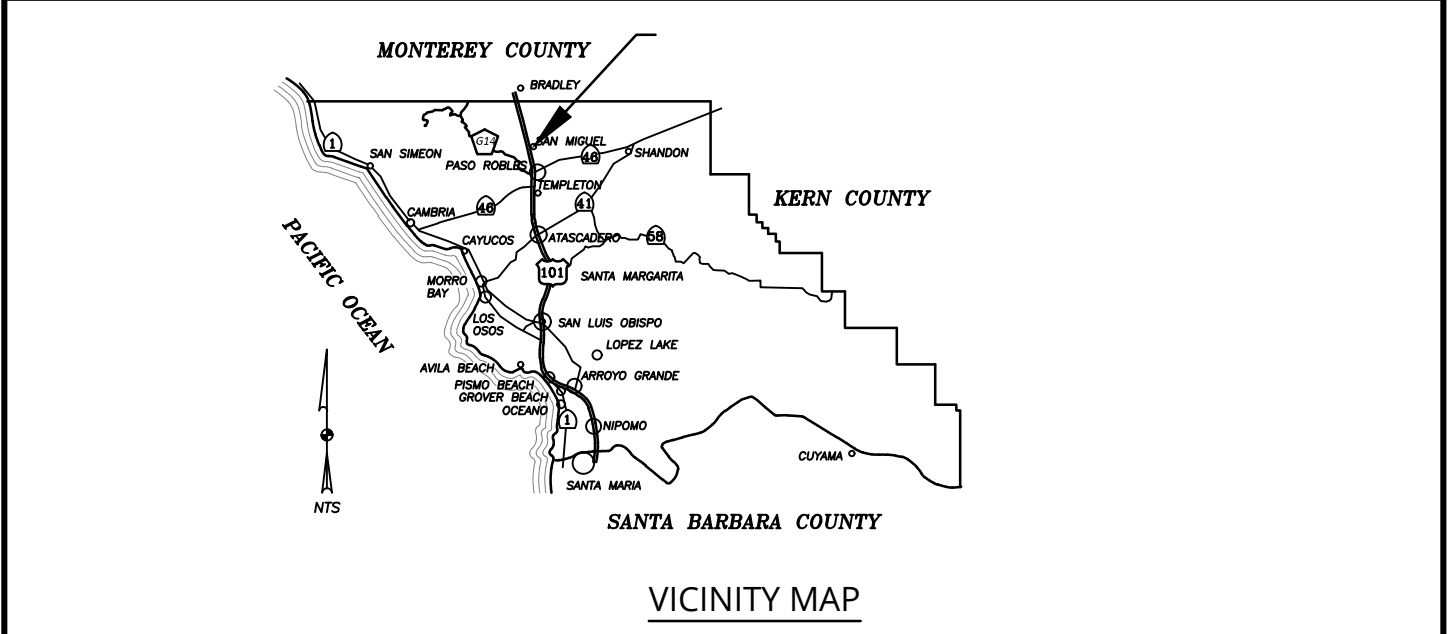

LOCATION MAP

VICINITY MAP

PROJECT NO. 300599

2017-18 SURFACE TREATMENT COUNTY ROADS  
**LOPEZ LAKE, CA**

**COUNTY OF SAN LUIS OBISPO, CA**  
**PUBLIC WORKS DEPARTMENT**

LOCATION MAP

VICINITY MAP

PROJECT NO. 300599

2017-18 SURFACE TREATMENT COUNTY ROADS  
PASO ROBLES, CA

COUNTY OF SAN LUIS OBISPO, CA  
PUBLIC WORKS DEPARTMENT

LOCATION MAP

VICINITY MAP

PROJECT NO. 300599

2017-18 SURFACE TREATMENT COUNTY ROADS  
**SAN MIGUEL, CA**

LOCATION MAP

VICINITY MAP

PROJECT NO. 300599

2017-18 SURFACE TREATMENT COUNTY ROADS  
**LOS OSOS, CA**

**COUNTY OF SAN LUIS OBISPO, CA**  
**PUBLIC WORKS DEPARTMENT**

PROJECT NO. 300599

2017-18 SURFACE TREATMENT COUNTY ROADS  
**OCEANO, CA**