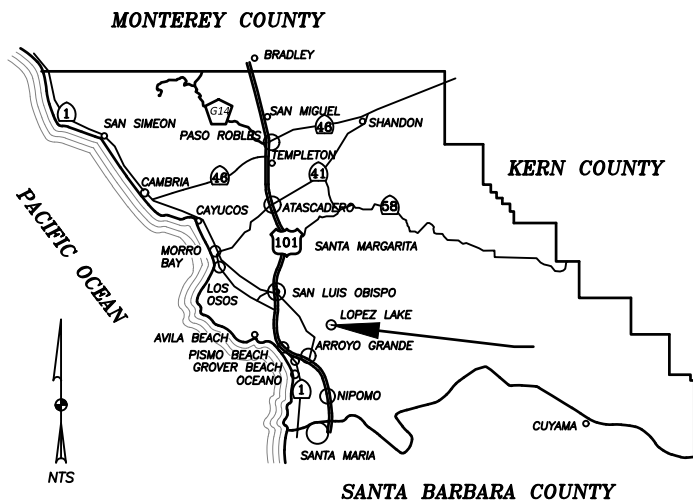

LOCATION MAP

VICINITY MAP

PROJECT NO. 300599

2017-18 SURFACE TREATMENT COUNTY ROADS  
**LOPEZ LAKE, CA**

**COUNTY OF SAN LUIS OBISPO, CA**  
**PUBLIC WORKS DEPARTMENT**

LOCATION MAP

VICINITY MAP

PROJECT NO. 300599

2017-18 SURFACE TREATMENT COUNTY ROADS  
PASO ROBLES, CA

COUNTY OF SAN LUIS OBISPO, CA  
PUBLIC WORKS DEPARTMENT

LOCATION MAP

VICINITY MAP

PROJECT NO. 300599

2017-18 SURFACE TREATMENT COUNTY ROADS  
**SAN MIGUEL, CA**

LOCATION MAP

VICINITY MAP

PROJECT NO. 300599

2017-18 SURFACE TREATMENT COUNTY ROADS  
**LOS OSOS, CA**

**COUNTY OF SAN LUIS OBISPO, CA**  
**PUBLIC WORKS DEPARTMENT**

PROJECT NO. 300599

2017-18 SURFACE TREATMENT COUNTY ROADS  
**OCEANO, CA**