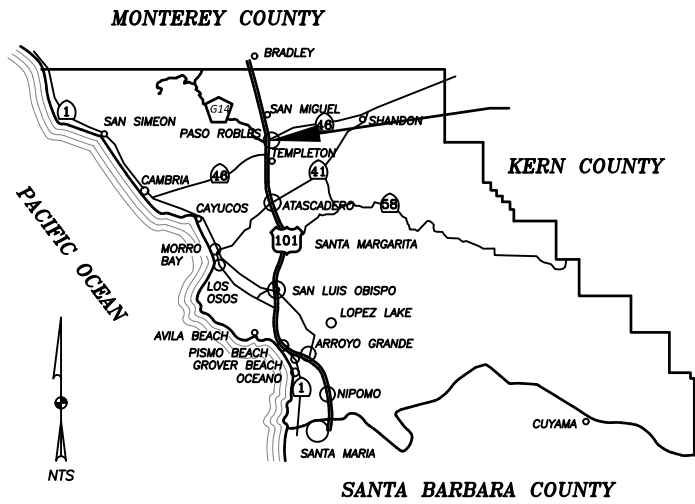

LOCATION MAP

VICINITY MAP

PROJECT NO. 300599

2017-18 SURFACE TREATMENT COUNTY ROADS  
**LOPEZ LAKE, CA**

**COUNTY OF SAN LUIS OBISPO, CA**  
**PUBLIC WORKS DEPARTMENT**

LOCATION MAP

VICINITY MAP

PROJECT NO. 300599

2017-18 SURFACE TREATMENT COUNTY ROADS  
PASO ROBLES, CA

COUNTY OF SAN LUIS OBISPO, CA  
PUBLIC WORKS DEPARTMENT

LOCATION MAP

VICINITY MAP

PROJECT NO. 300599

2017-18 SURFACE TREATMENT COUNTY ROADS  
**SAN MIGUEL, CA**

LOCATION MAP

VICINITY MAP

PROJECT NO. 300599

2017-18 SURFACE TREATMENT COUNTY ROADS  
**LOS OSOS, CA**

**COUNTY OF SAN LUIS OBISPO, CA**  
**PUBLIC WORKS DEPARTMENT**

PROJECT NO. 300599

2017-18 SURFACE TREATMENT COUNTY ROADS  
**OCEANO, CA**