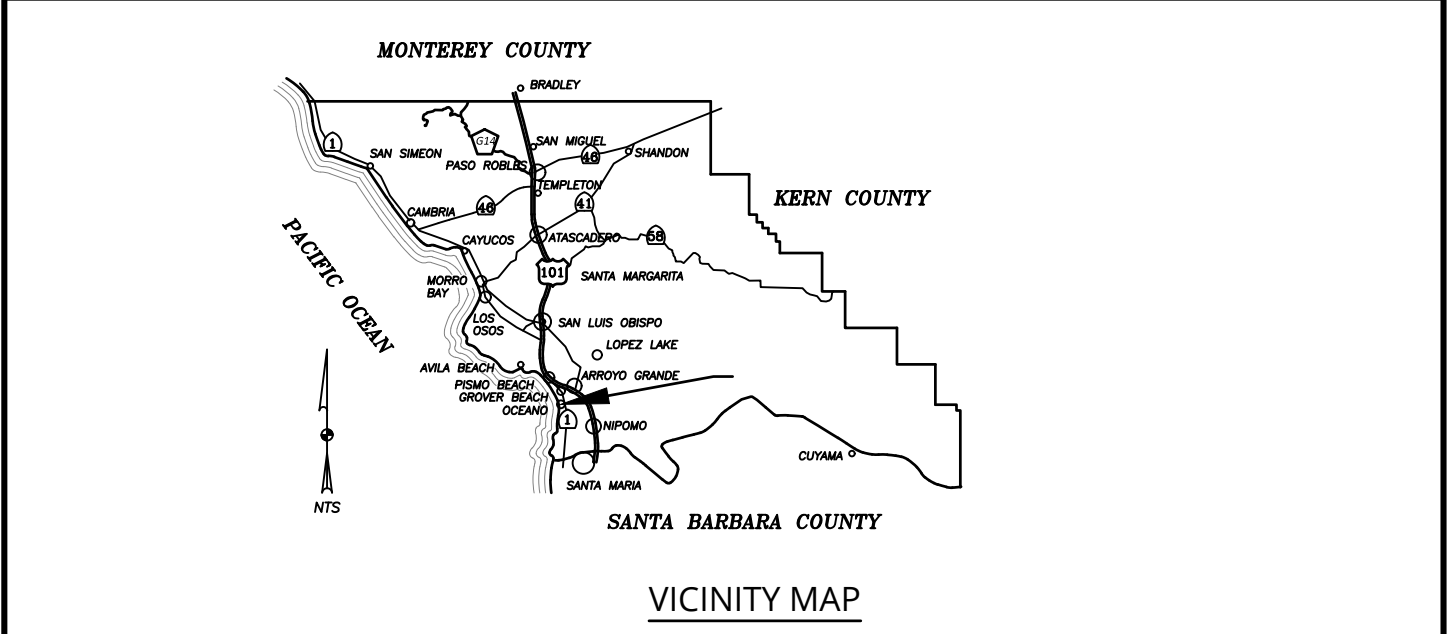

LOCATION MAP

VICINITY MAP

PROJECT NO. 300599

2017-18 SURFACE TREATMENT COUNTY ROADS  
**LOS OSOS, CA**

**COUNTY OF SAN LUIS OBISPO, CA**  
**PUBLIC WORKS DEPARTMENT**

PROJECT NO. 300599

2017-18 SURFACE TREATMENT COUNTY ROADS  
**OCEANO, CA**