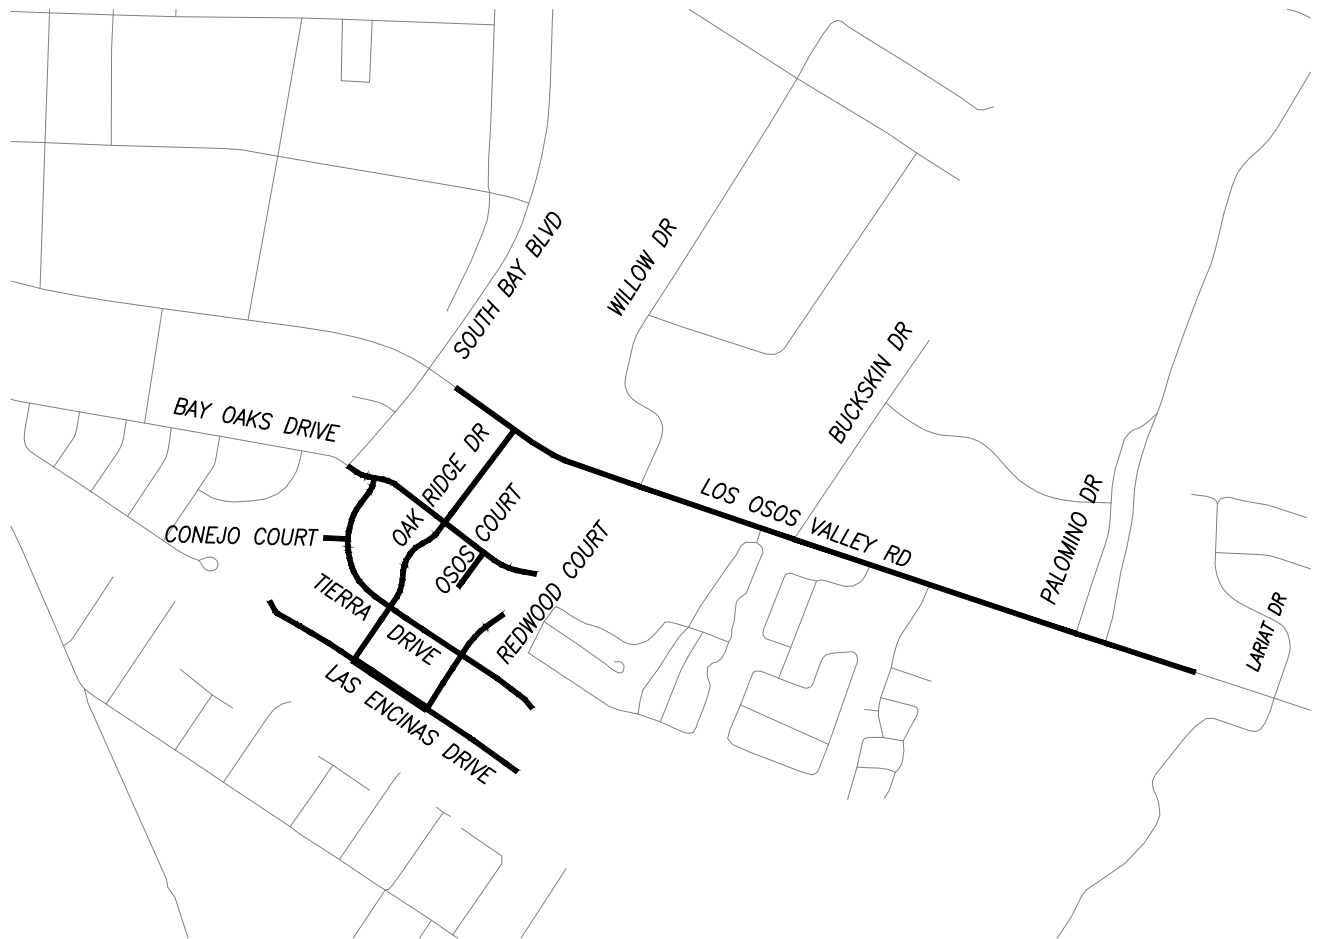

LOCATION MAP

VICINITY MAP

PROJECT NO. 300599

2017-18 SURFACE TREATMENT COUNTY ROADS  
**LOPEZ LAKE, CA**

**COUNTY OF SAN LUIS OBISPO, CA**  
**PUBLIC WORKS DEPARTMENT**

LOCATION MAP

VICINITY MAP

PROJECT NO. 300599

2017-18 SURFACE TREATMENT COUNTY ROADS  
PASO ROBLES, CA

COUNTY OF SAN LUIS OBISPO, CA  
PUBLIC WORKS DEPARTMENT

LOCATION MAP

VICINITY MAP

PROJECT NO. 300599

2017-18 SURFACE TREATMENT COUNTY ROADS  
**SAN MIGUEL, CA**

**COUNTY OF SAN LUIS OBISPO, CA**  
**PUBLIC WORKS DEPARTMENT**

PROJECT NO. 300599

2017-18 SURFACE TREATMENT COUNTY ROADS  
**CAMBRIA, CA**

**COUNTY OF SAN LUIS OBISPO, CA**  
**PUBLIC WORKS DEPARTMENT**

LOCATION MAP

VICINITY MAP

PROJECT NO. 300599

2017-18 SURFACE TREATMENT COUNTY ROADS  
**LOS OSOS, CA**

**COUNTY OF SAN LUIS OBISPO, CA**  
**PUBLIC WORKS DEPARTMENT**

PROJECT NO. 300599

2017-18 SURFACE TREATMENT COUNTY ROADS  
**OCEANO, CA**