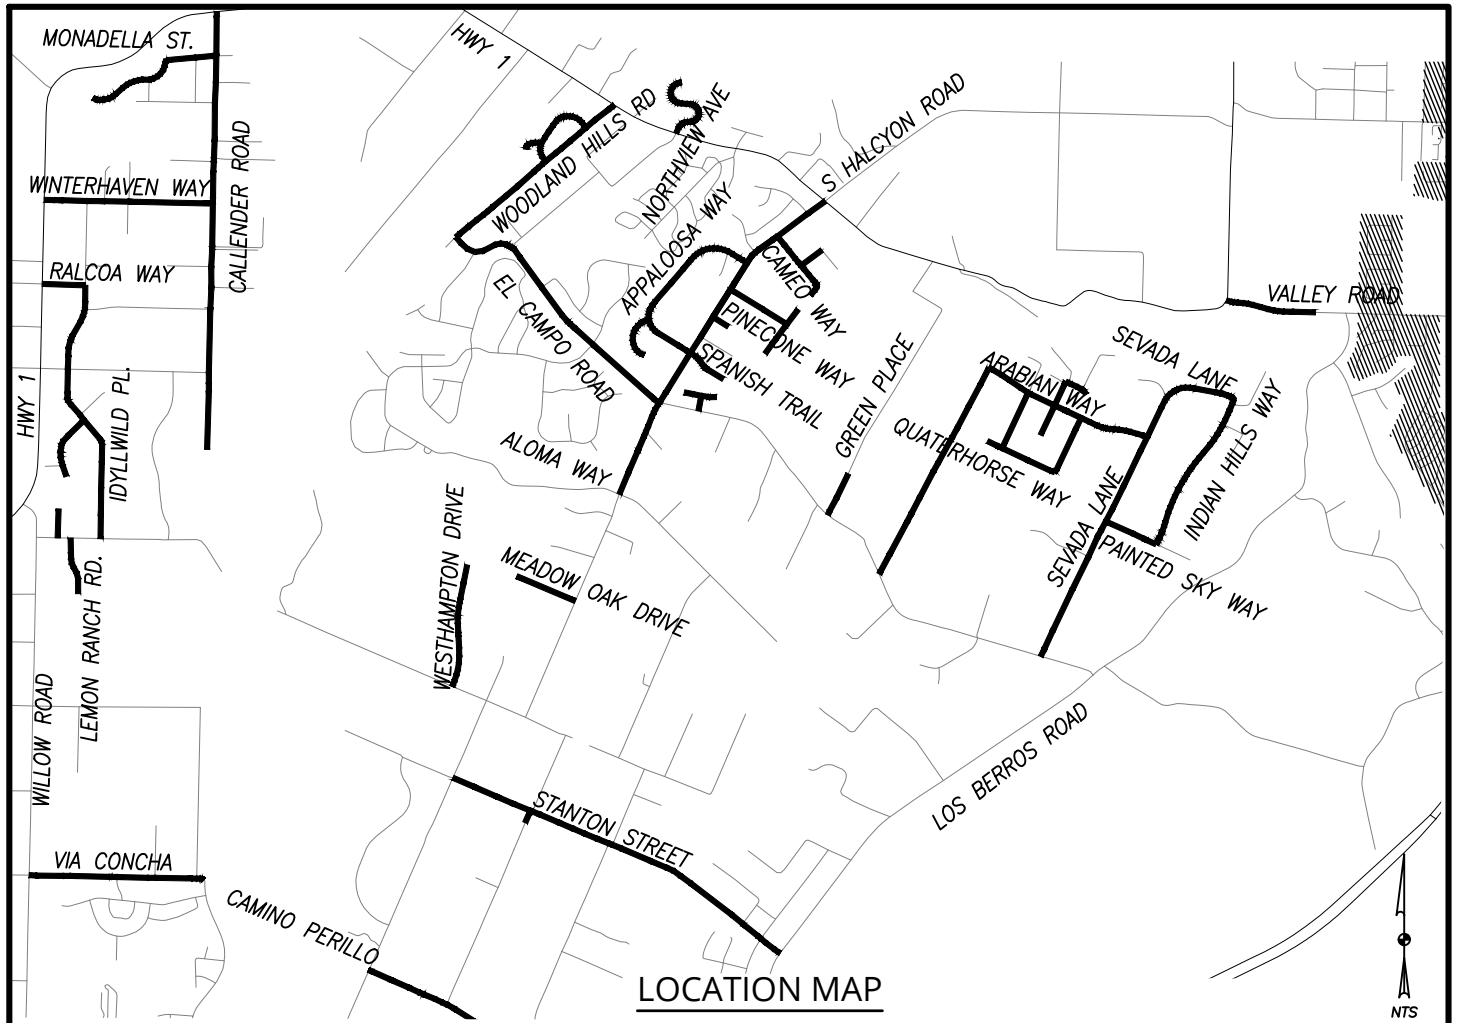

PROJECT NO. 300599

2017-18 SURFACE TREATMENT COUNTY ROADS
NIPOMO MESA, CA

COUNTY OF SAN LUIS OBISPO, CA
PUBLIC WORKS DEPARTMENT